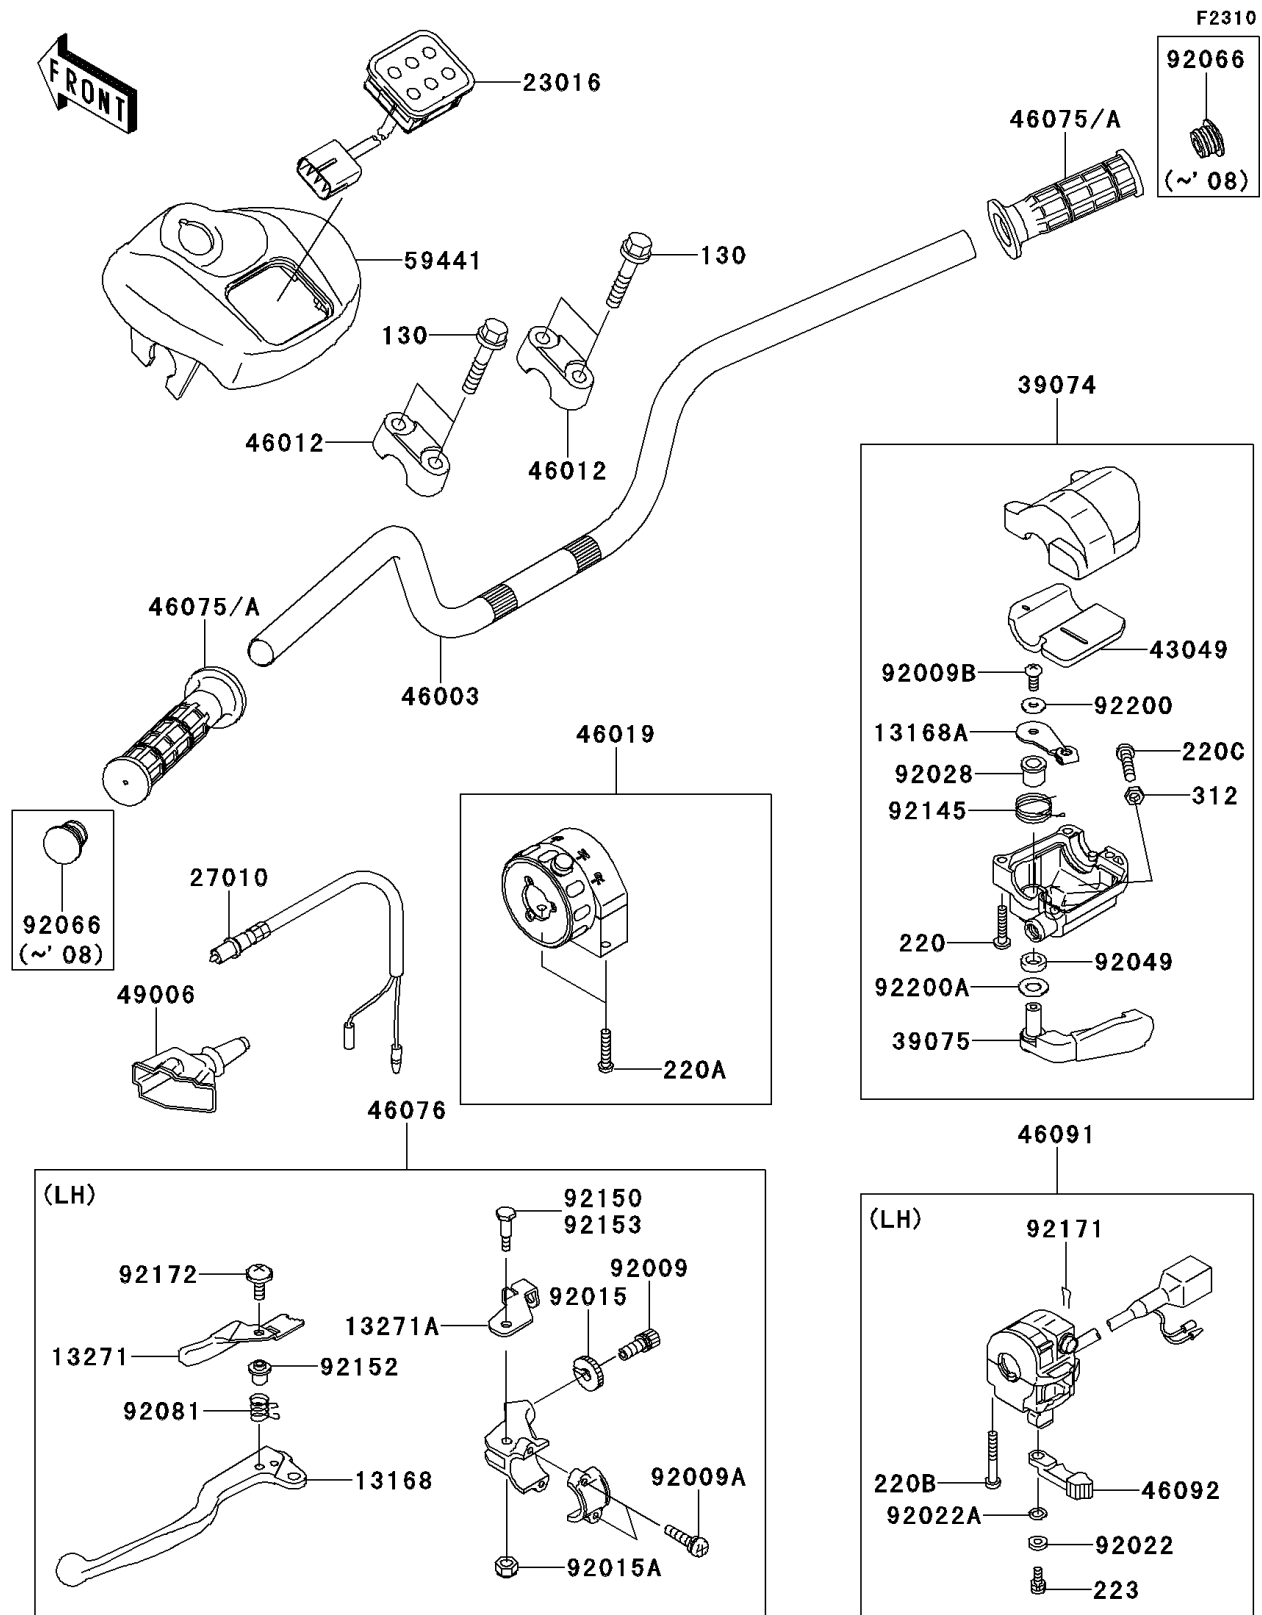

2009 KFX®700 PARTS DIAGRAM

Handlebar

2009 KFX®700 PARTS LIST

Handlebar

ITEM NAME	PART NUMBER	QUANTITY
LEVER,LH (Ref # 13168)	13168-0002	1
LEVER (Ref # 13168A)	13168-1715	1
PLATE,LEVER LOCK (Ref # 13271)	13271-0011	1
PLATE,LOCK (Ref # 13271A)	13271-1259	1
LAMP-ASSY (Ref # 23016)	23016-0002	1
SWITCH,BRAKE (Ref # 27010)	27010-1294	1
LEVER-ASSY-THROTTLE (Ref # 39074)	39074-0001	1
LEVER-THROTTLE (Ref # 39075)	39075-1062	1
PACKING (Ref # 43049)	43049-1088	1
HANDLE,G.GRAY (Ref # 46003)	46003-0001-HN	1
HOLDER-HANDLE (Ref # 46012)	46012-1168	1
GRIP-ASSY,SHIFT CONTROL (Ref # 46019)	46019-0006	1
GRIP (Ref # 46075)	46075-0065	1
LEVER-ASSY-GRIP,LH (Ref # 46076)	46076-1258	1
HOUSING-ASSY-CONTROL,LH (Ref # 46091)	46091-1848	1
LEVER-GRIP,CHOKE (Ref # 46092)	46092-1217	1
BOOT (Ref # 49006)	49006-1261	1
COVER-HANDLE,BLACK (Ref # 59441)	59441-1173-6D	1
SCREW,CABLE ADJUST,8MM (Ref # 92009)	92009-1435	1
SCREW,6X20 (Ref # 92009A)	92009-1841	1
SCREW (Ref # 92009B)	92009-1959	1
NUT,CABLE ADJUST LOCK,8MM (Ref # 92015)	92015-1596	1
NUT (Ref # 92015A)	92015-1829	1
WASHER,5MM (Ref # 92022)	92022-1837	1
WASHER,WAVE,5MM (Ref # 92022A)	92022-1838	1
BUSHING (Ref # 92028)	92028-1986	1
SEAL-OIL (Ref # 92049)	92049-1578	1
SPRING,LOCK RETURN (Ref # 92081)	92081-1358	1
SPRING (Ref # 92145)	92145-1392	1

2009 KFX®700 PARTS LIST

Handlebar

ITEM NAME	PART NUMBER	QUANTITY
COLLAR (Ref # 92152)	92152-1176	1
BOLT (Ref # 92153)	92153-1919	1
CLAMP,CLIP (Ref # 92171)	92171-1095	1
SCREW,5X20 (Ref # 92172)	92172-0078	1
WASHER (Ref # 92200)	92200-1558	1
WASHER (Ref # 92200A)	92200-1559	1
BOLT-FLANGED,8X60 (Ref # 130)	130CA0860	1
SCREW-PAN-CROSS,5X20 (Ref # 220)	220AB0520	1
SCREW-PAN-CROSS,5X25 (Ref # 220A)	220AB0525	1
SCREW-PAN-CROSS,5X35 (Ref # 220B)	220AB0535	1
SCREW-PAN-CROSS,6X25 (Ref # 220C)	220AB0625	1
SCREW-PAN-WS-CROS,5X12 (Ref # 223)	223AB0512	1
NUT-HEX,6MM,BLACK (Ref # 312)	312AB0600	1