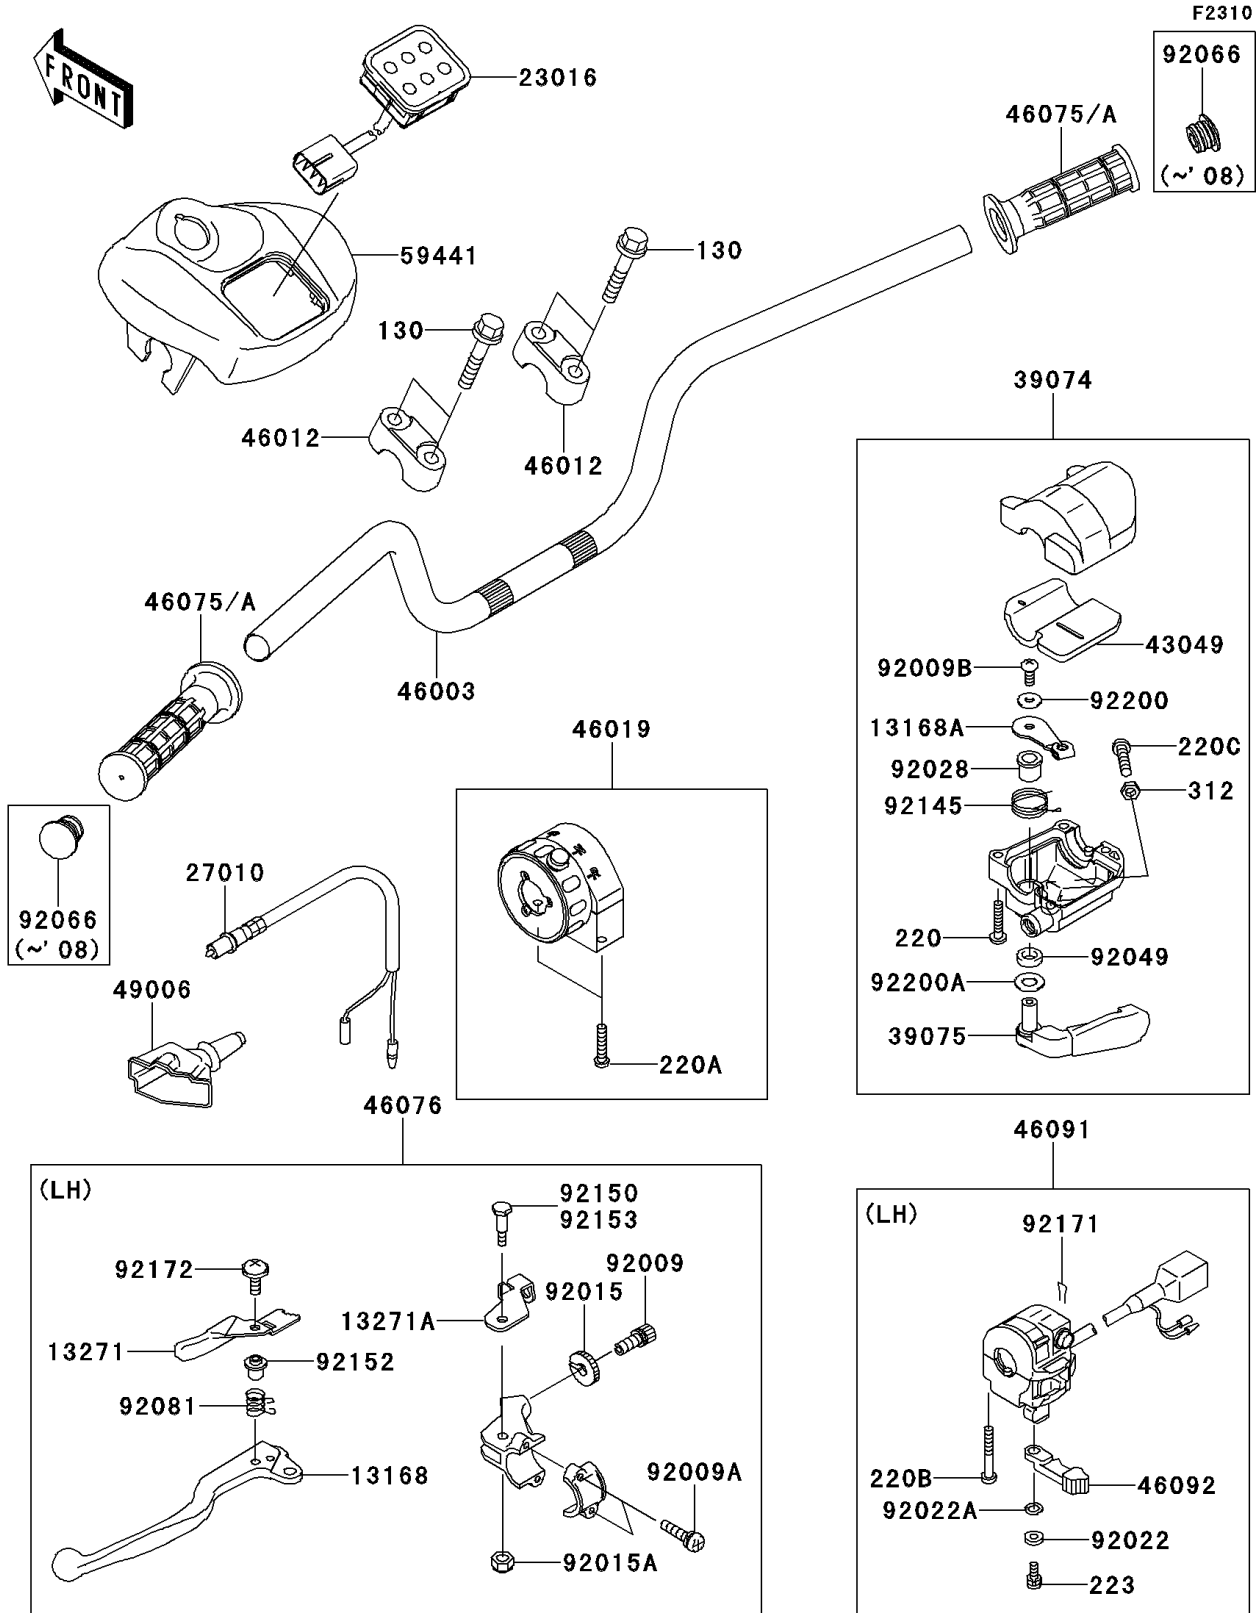

2007 KFX700 PARTS DIAGRAM

Handlebar

2007 KFX700 PARTS LIST

Handlebar

| ITEM NAME | PART NUMBER | QUANTITY |
|---|---------------|----------|
| LEVER,LH (Ref # 13168) | 13168-0002 | 1 |
| LEVER (Ref # 13168A) | 13168-1715 | 1 |
| PLATE,LEVER LOCK (Ref # 13271) | 13271-0011 | 1 |
| PLATE,LOCK (Ref # 13271A) | 13271-1259 | 1 |
| LAMP-ASSY (Ref # 23016) | 23016-0002 | 1 |
| SWITCH,BRAKE (Ref # 27010) | 27010-1294 | 1 |
| LEVER-ASSY-THROTTLE (Ref # 39074) | 39074-0001 | 1 |
| LEVER-THROTTLE (Ref # 39075) | 39075-1062 | 1 |
| PACKING (Ref # 43049) | 43049-1088 | 1 |
| HANDLE,G.GRAY (Ref # 46003) | 46003-0001-HN | 1 |
| HOLDER-HANDLE (Ref # 46012) | 46012-1168 | 2 |
| GRIP-ASSY,SHIFT CONTROL (Ref # 46019) | 46019-0006 | 1 |
| GRIP (Ref # 46075A) | 46075-1210 | 2 |
| LEVER-ASSY-GRIP,LH (Ref # 46076) | 46076-1258 | 1 |
| HOUSING-ASSY-CONTROL,LH (Ref # 46091) | 46091-1848 | 1 |
| LEVER-GRIP,CHOKE (Ref # 46092) | 46092-1217 | 1 |
| BOOT (Ref # 49006) | 49006-1261 | 1 |
| COVER-HANDLE,BLACK (Ref # 59441) | 59441-1173-6D | 1 |
| SCREW,CABLE ADJUST,8MM (Ref # 92009) | 92009-1435 | 1 |
| SCREW,6X20 (Ref # 92009A) | 92009-1841 | 2 |
| SCREW (Ref # 92009B) | 92009-1959 | 1 |
| NUT,CABLE ADJUST LOCK,8MM (Ref # 92015) | 92015-1596 | 1 |
| NUT (Ref # 92015A) | 92015-1829 | 1 |
| WASHER,5MM (Ref # 92022) | 92022-1837 | 1 |
| WASHER,WAVE,5MM (Ref # 92022A) | 92022-1838 | 1 |
| BUSHING (Ref # 92028) | 92028-1986 | 1 |
| SEAL-OIL (Ref # 92049) | 92049-1578 | 1 |
| PLUG (Ref # 92066) | 92066-1550 | 2 |
| SPRING,LOCK RETURN (Ref # 92081) | 92081-1358 | 1 |