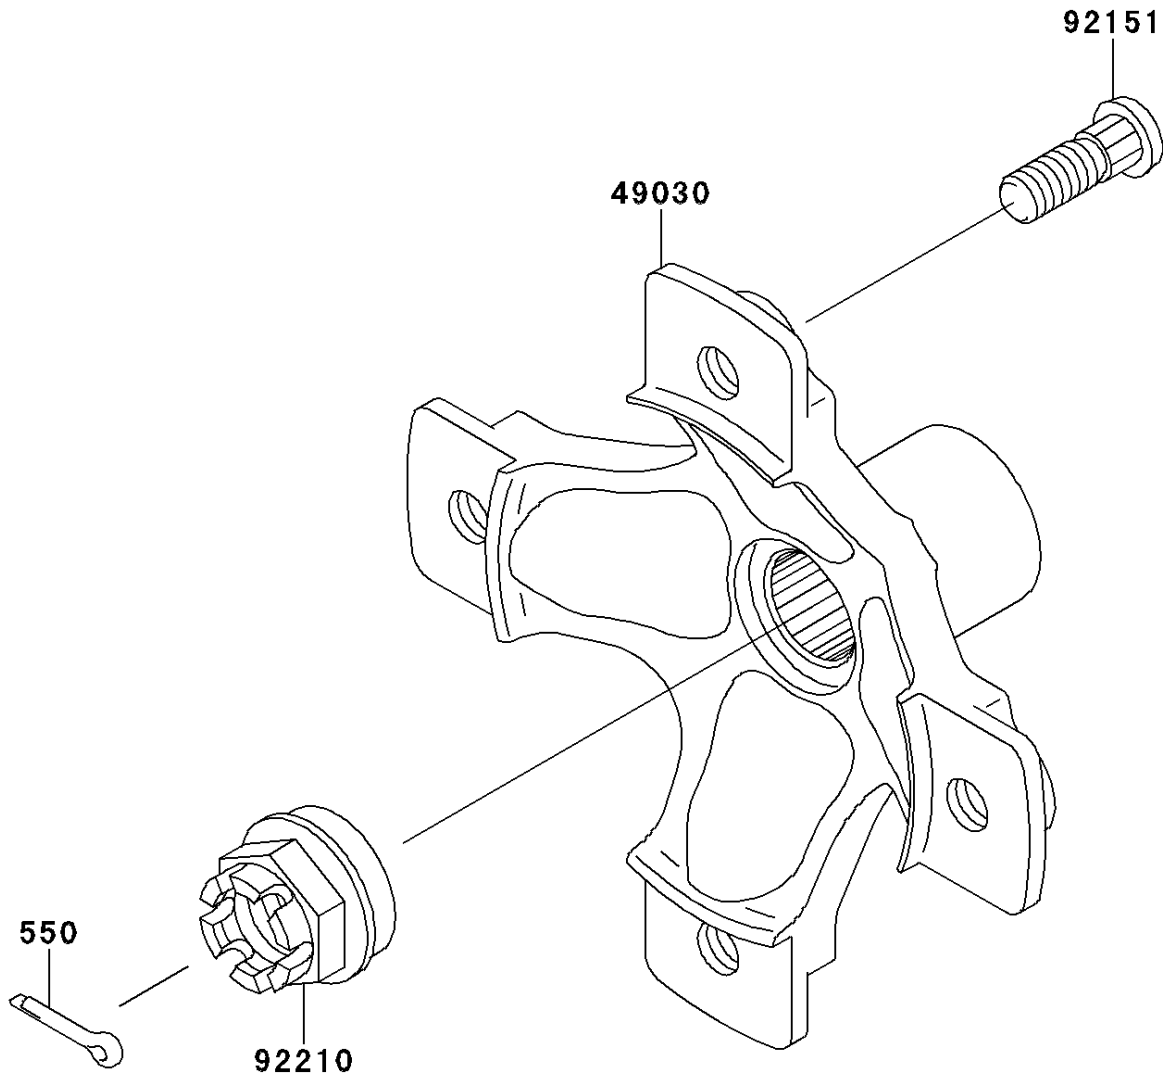

2007 KFX700 PARTS DIAGRAM

Rear Hub

F2240

2007 KFX700 PARTS LIST

Rear Hub

ITEM NAME	PART NUMBER	QUANTITY
PIN-COTTER,4.0X25 (Ref # 550)	550AA4025	2
HUB,RR (Ref # 49030)	49030-1140	2
BOLT,10X29.5 (Ref # 92151)	92151-1392	8
NUT,CASTLE,20MM (Ref # 92210)	92210-1381	2