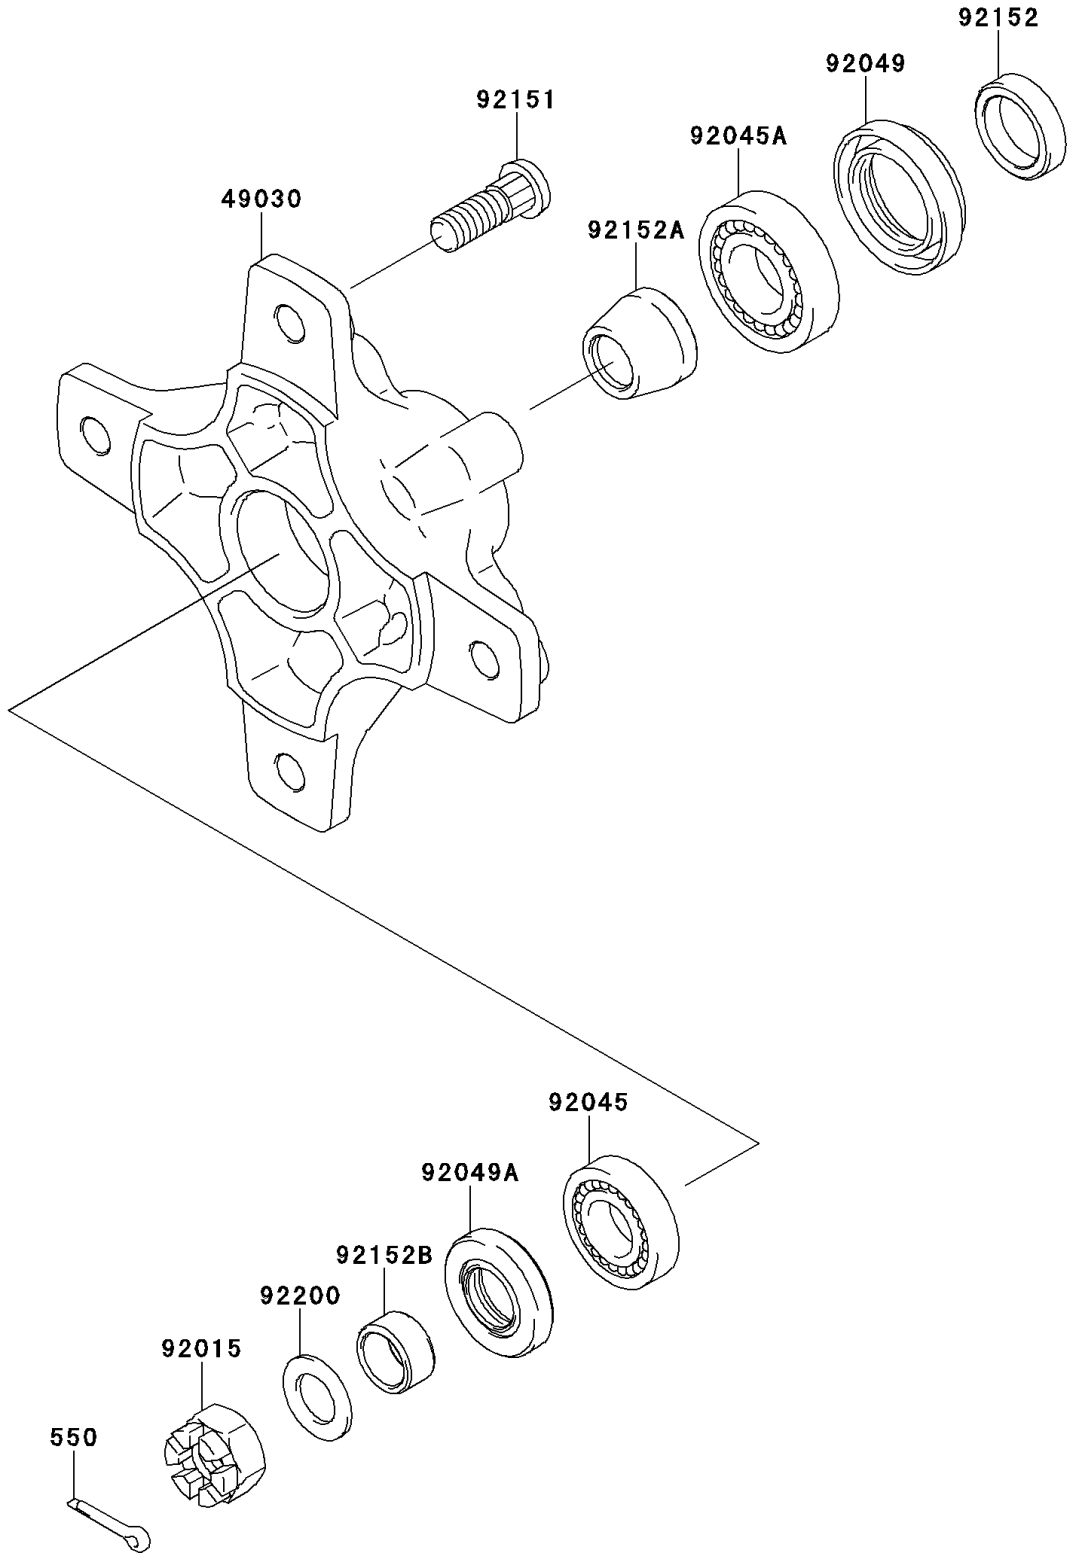

2007 KFX700 PARTS DIAGRAM

Front Hub

F2230

2007 KFX700 PARTS LIST

Front Hub

ITEM NAME	PART NUMBER	QUANTITY
PIN-COTTER,3.0X30 (Ref # 550)	550AA3030	2
HUB,FR (Ref # 49030)	49030-1142	2
NUT,CASTLE,14MM (Ref # 92015)	92015-1765	2
BEARING-BALL,62022RD (Ref # 92045)	92045-0112	2
BEARING-BALL,60042RD (Ref # 92045A)	92045-0113	2
SEAL-OIL,MT028N1 (Ref # 92049)	92049-1612	2
SEAL-OIL,MHSA20X35X7 (Ref # 92049A)	92049-1613	2
BOLT,10X29.5 (Ref # 92151)	92151-1392	8
COLLAR,21.2X28X7 (Ref # 92152)	92152-1461	2
COLLAR (Ref # 92152A)	92152-1462	2
COLLAR,15.2X20X10 (Ref # 92152B)	92152-1463	2
WASHER,14.5X24X1.6 (Ref # 92200)	92200-1171	2