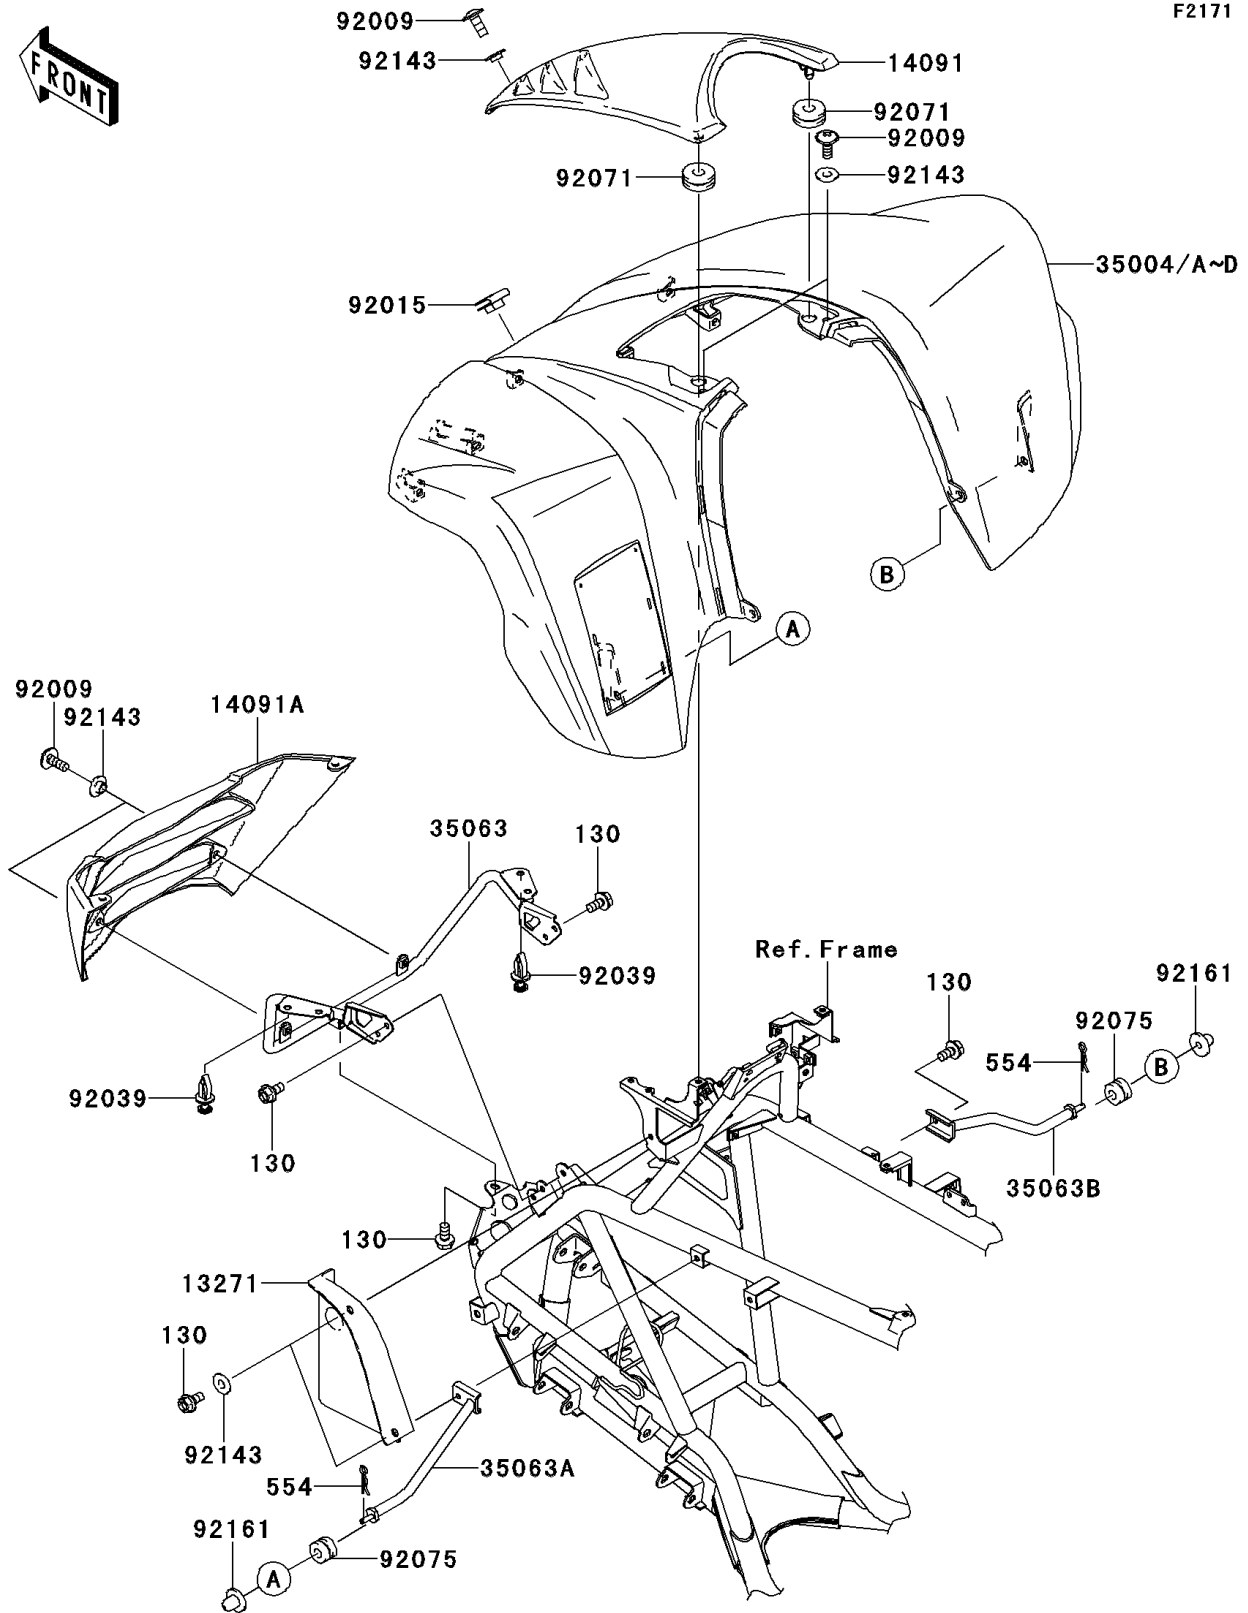

2009 KFX®700 PARTS DIAGRAM

Front Fender(s)

F2171

2009 KFX®700 PARTS LIST

Front Fender(s)

ITEM NAME	PART NUMBER	QUANTITY
BOLT-FLANGED,6X12 (Ref # 130)	130BB0612	8
PIN-SNAP (Ref # 554)	554DA0600	2
PLATE,FRONT FENDER (Ref # 13271)	13271-0058	1
COVER,MAINTENANCE,BLACK (Ref # 14091)	14091-1511-6D	1
COVER,FRONT GRILL,F.BLACK (Ref # 14091A)	14091-1524-6Z	1
FENDER-FRONT,M.M.RED (Ref # 35004B)	35004-0027-16R	1
STAY,FRONT GRILL (Ref # 35063)	35063-0067	1
STAY,FRONT FENDER,LH (Ref # 35063A)	35063-0139	1
STAY,FRONT FENDER,RH (Ref # 35063B)	35063-0140	1
SCREW,6X16 (Ref # 92009)	92009-1621	5
NUT,CLAMP,6MM (Ref # 92015)	92015-1678	1
RIVET (Ref # 92039)	92039-1229	2
GROMMET (Ref # 92071)	92071-1131	2
DAMPER (Ref # 92075)	92075-1435	2
COLLAR (Ref # 92143)	92143-1087	7
DAMPER (Ref # 92161)	92161-1160	2