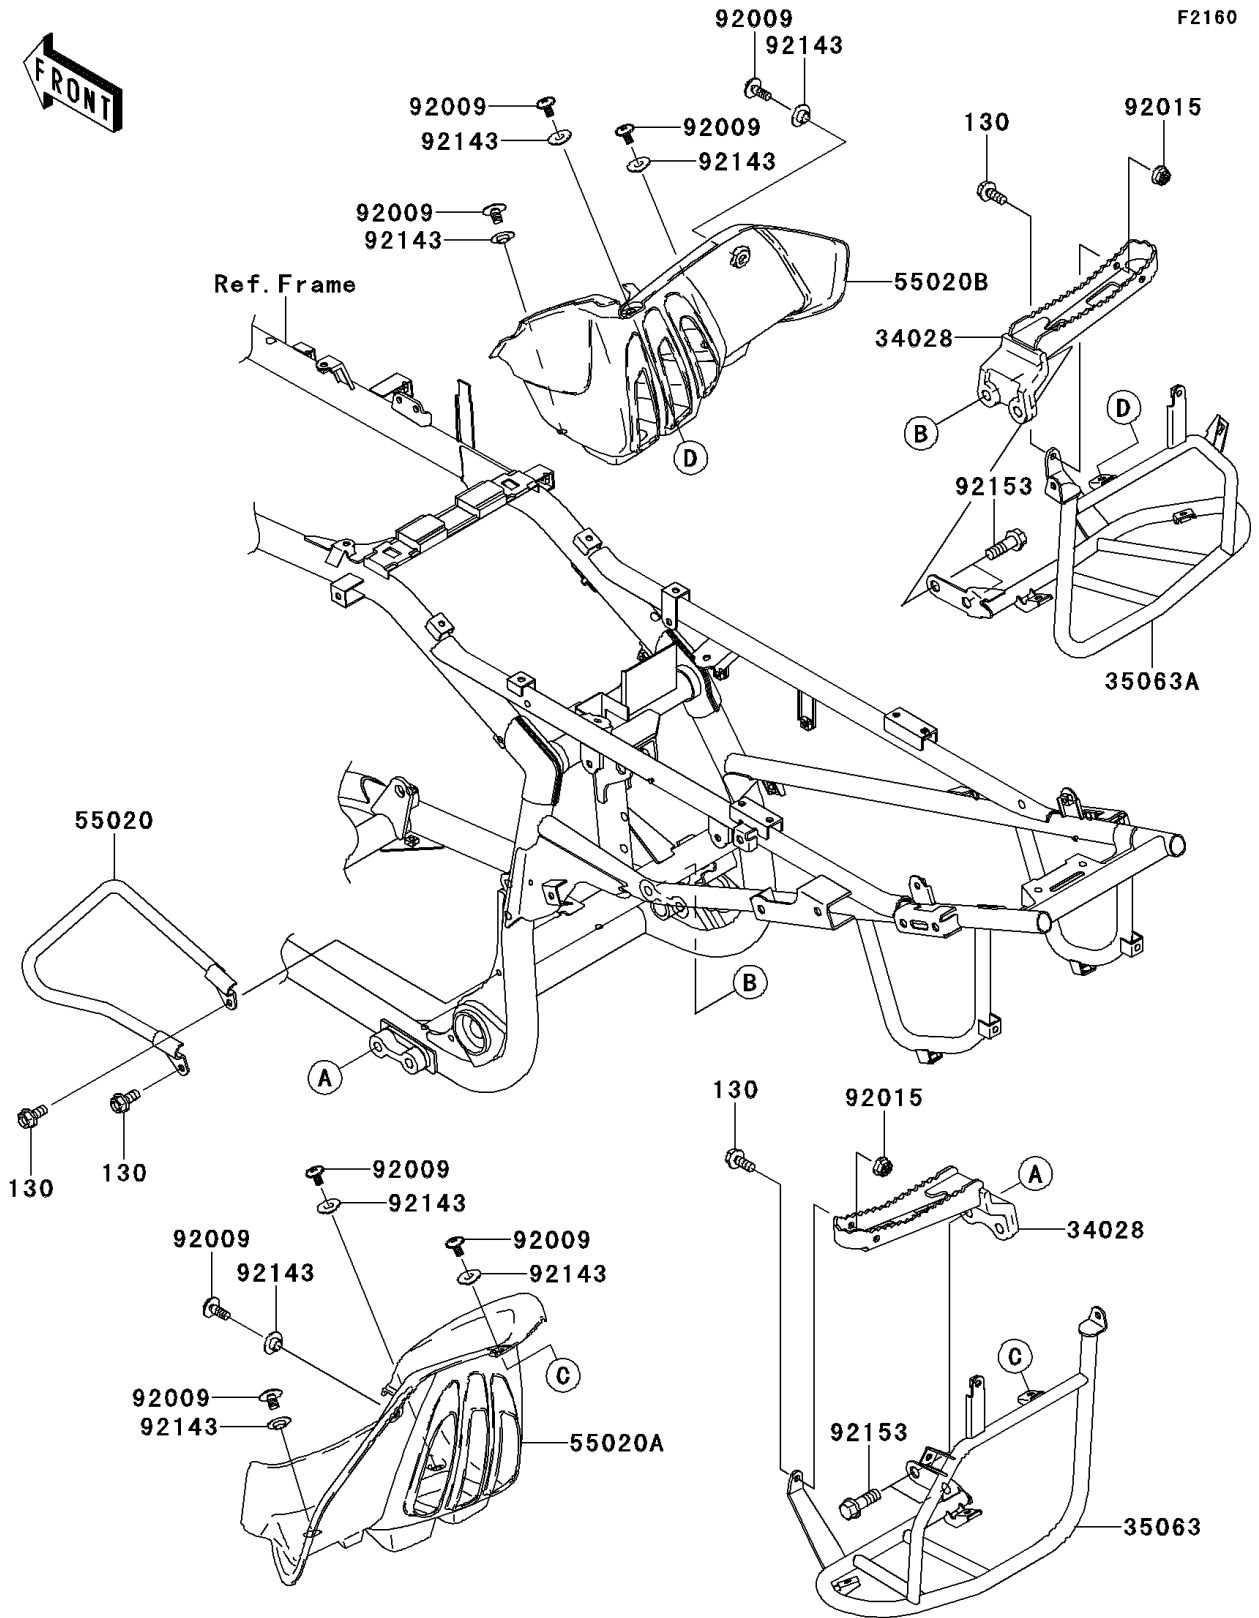

2007 KFX700 PARTS DIAGRAM

Footrests

2007 KFX700 PARTS LIST

Footrests

| ITEM NAME | PART NUMBER | QUANTITY |
|--------------------------------------|---------------|----------|
| BOLT-FLANGED,6X14 (Ref # 130) | 130BB0614 | 4 |
| STEP,G.GRAY (Ref # 34028) | 34028-1535-HN | 2 |
| STAY,STEP,LH (Ref # 35063) | 35063-0027 | 1 |
| STAY,STEP,RH (Ref # 35063A) | 35063-0028 | 1 |
| GUARD,LEFT STEP (Ref # 55020) | 55020-0033 | 1 |
| GUARD,STEP,LH,F.BLACK (Ref # 55020A) | 55020-1799-6Z | 1 |
| GUARD,STEP,RH,F.BLACK (Ref # 55020B) | 55020-1800-6Z | 1 |
| SCREW,6X16 (Ref # 92009) | 92009-1621 | 8 |
| NUT,LOCK,FLANGED,6MM (Ref # 92015) | 92015-1603 | 2 |
| COLLAR (Ref # 92143) | 92143-1087 | 8 |
| BOLT,FLANGED,10X30 (Ref # 92153) | 92153-0427 | 4 |