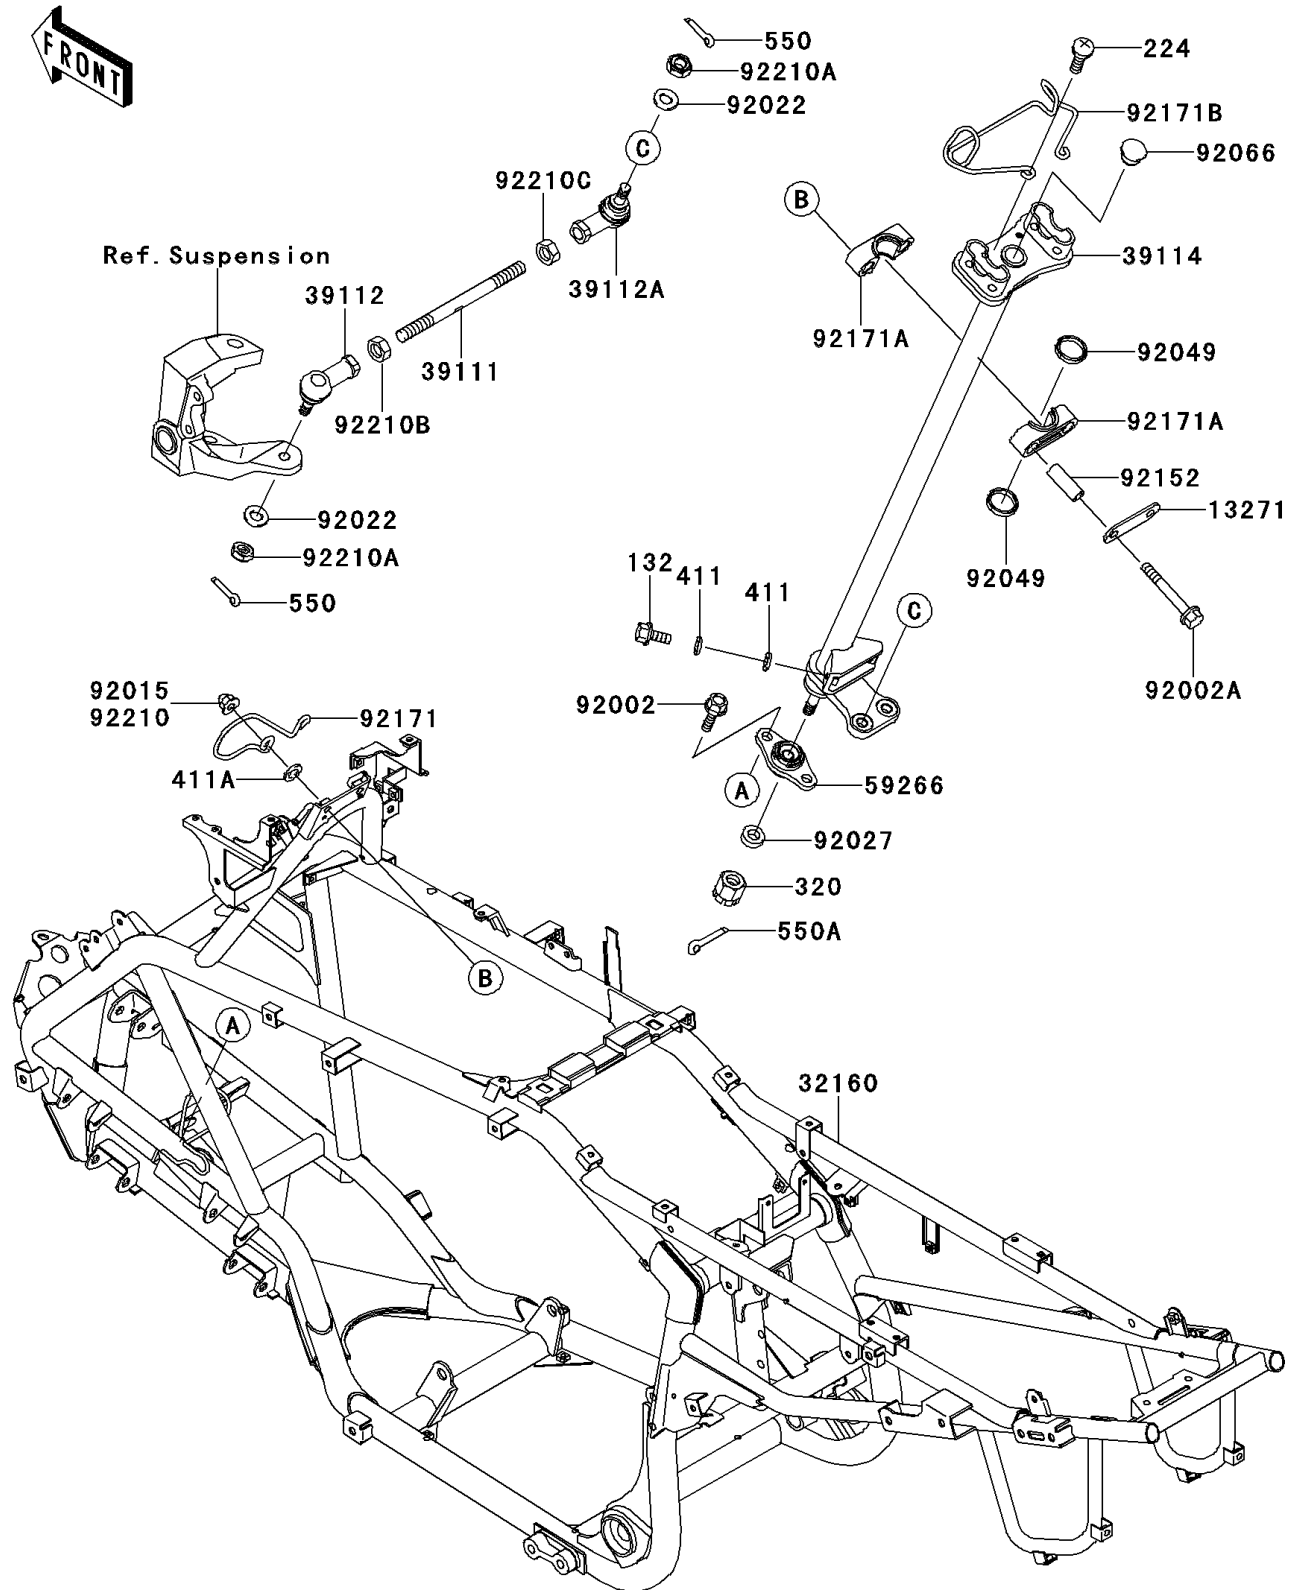

2009 KFX®700 PARTS DIAGRAM

Frame

F2120

2009 KFX®700 PARTS LIST

Frame

ITEM NAME	PART NUMBER	QUANTITY
BOLT-FLANGED-SMALL,6X16 (Ref # 132)	132BB0616	2
SCREW-PAN-WP-CROS,6X14 (Ref # 224)	224AB0614	2
NUT-CASTLE (Ref # 320)	320BA1000	1
WASHER-PLAIN,6.5X13X1 (Ref # 411)	411AA0600	4
WASHER-PLAIN,8.5X18X1.6 (Ref # 411A)	411AB0800	2
PIN-COTTER,2.0X15 (Ref # 550)	550AA2015	4
PIN-COTTER,2.5X18 (Ref # 550A)	550AA2518	1
PLATE (Ref # 13271)	13271-1887	1
FRAME-COMP,G.GRAY (Ref # 32160)	32160-0028-HN	1
ROD-TIE (Ref # 39111)	39111-0010	2
RODEND-TIE,RIGHT HANDED (Ref # 39112)	39112-1087	2
RODEND-TIE,LEFT HANDED (Ref # 39112A)	39112-1088	2
SHAFT-COMP-STRG (Ref # 39114)	39114-0001	1
JOINT-BALL (Ref # 59266)	59266-0001	1
BOLT,8X20 (Ref # 92002)	92002-1250	2
BOLT,FLANGED,8X70 (Ref # 92002A)	92002-1349	2
NUT,CAP,8MM,BLACK (Ref # 92015)	92015-1174	2
WASHER,10.2X20X1.5 (Ref # 92022)	92022-3742	4
COLLAR,10X21.3X7 (Ref # 92027)	92027-1817	1
SEAL-OIL,SR25.4X31X3.8 (Ref # 92049)	92049-1611	2
PLUG (Ref # 92066)	92066-1220	1
COLLAR,9.1X13.9X39.2 (Ref # 92152)	92152-1456	2
CLAMP,CABLE (Ref # 92171)	92171-0066	1
CLAMP,STEERING SHAFT (Ref # 92171A)	92171-1542	2
CLAMP,CABLE&HARNESS (Ref # 92171B)	92171-1543	1
NUT,LOCK,10MM (Ref # 92210A)	92210-1184	4
NUT,RIGHT HANDED (Ref # 92210B)	92210-1385	2
NUT,LEFT HANDED (Ref # 92210C)	92210-1386	2