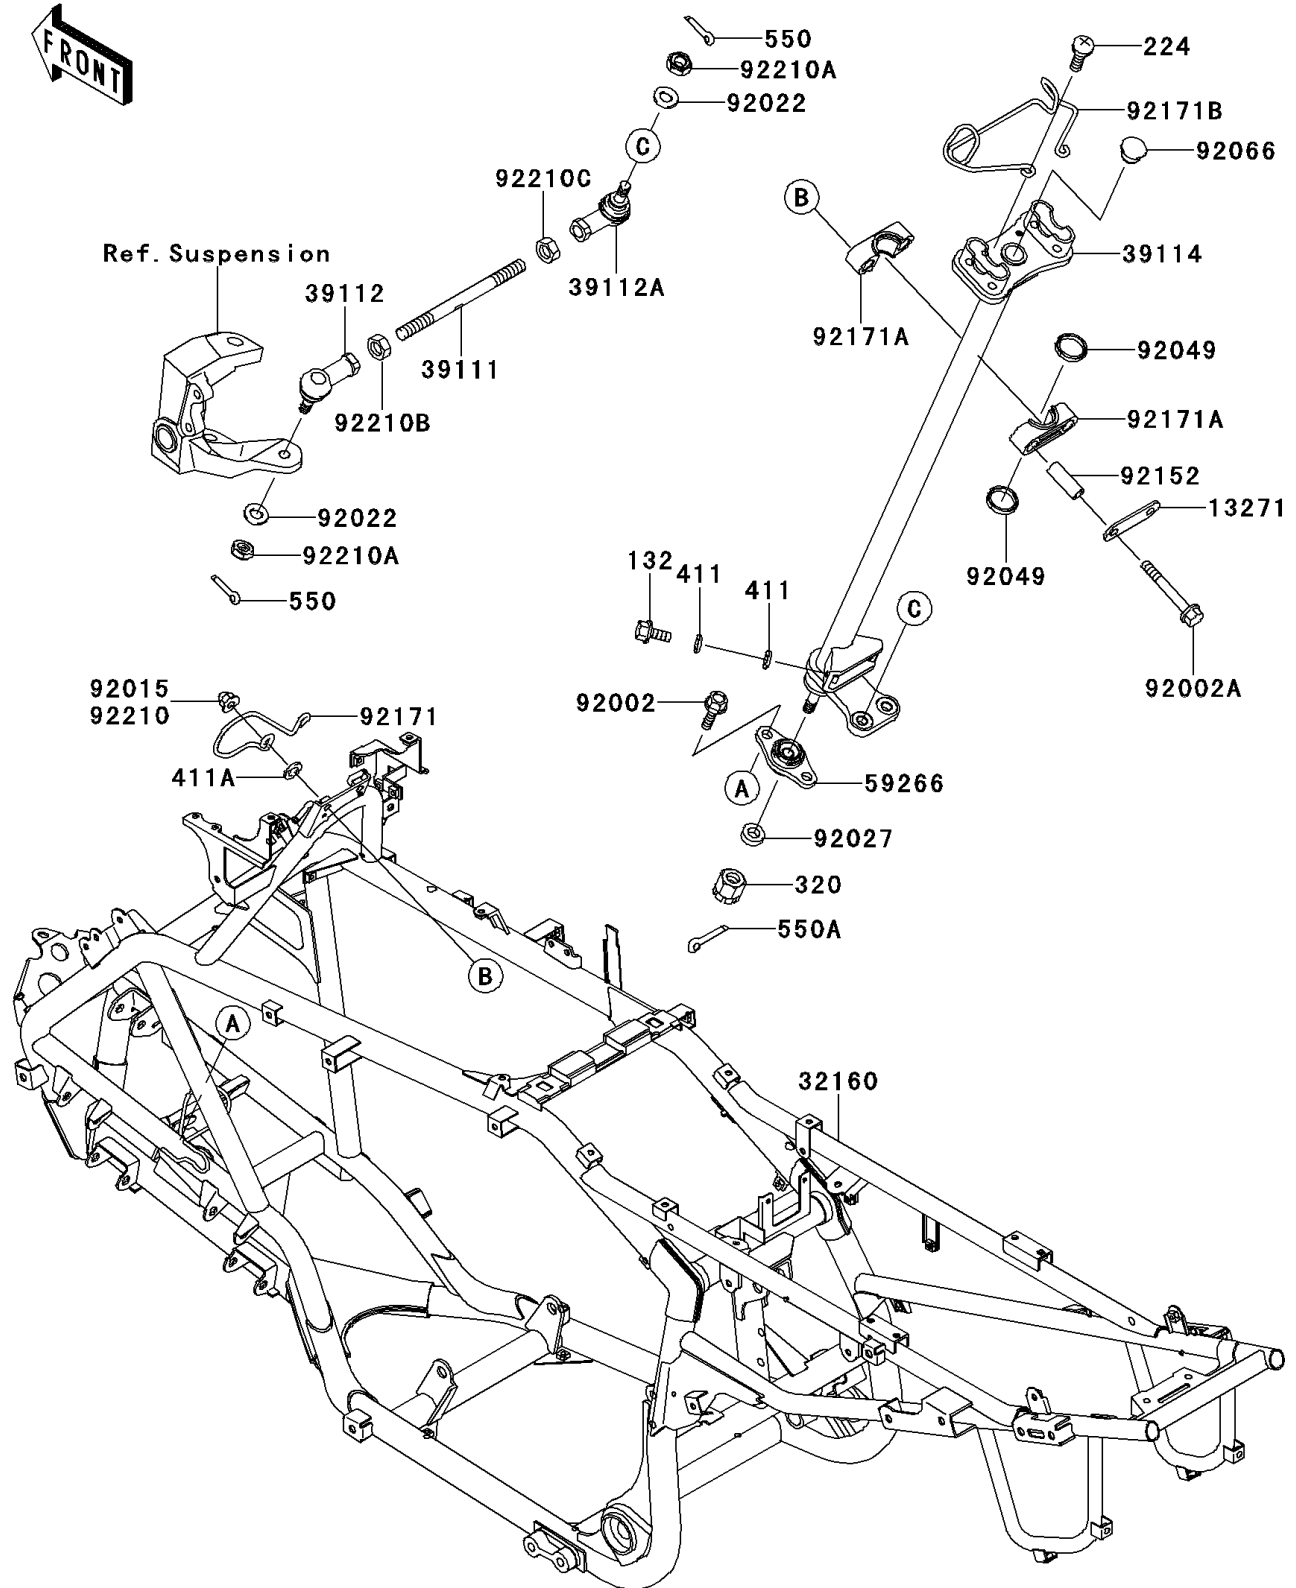

2007 KFX700 PARTS DIAGRAM

Frame

F2120

2007 KFX700 PARTS LIST

Frame

ITEM NAME	PART NUMBER	QUANTITY
BOLT-FLANGED-SMALL,6X16 (Ref # 132)	132BB0616	2
SCREW-PAN-WP-CROS,6X14 (Ref # 224)	224AB0614	2
NUT-CASTLE (Ref # 320)	320BA1000	1
WASHER-PLAIN,6.5X13X1 (Ref # 411)	411AA0600	4
WASHER-PLAIN,8.5X18X1.6 (Ref # 411A)	411AB0800	2
PIN-COTTER,2.0X15 (Ref # 550)	550AA2015	4
PIN-COTTER,2.5X18 (Ref # 550A)	550AA2518	1
PLATE (Ref # 13271)	13271-1887	1
FRAME-COMP,G.GRAY (Ref # 32160)	32160-0028-HN	1
ROD-TIE (Ref # 39111)	39111-0010	2
RODEND-TIE,RIGHT HANDED (Ref # 39112)	39112-1087	2
RODEND-TIE,LEFT HANDED (Ref # 39112A)	39112-1088	2
SHAFT-COMP-STRG (Ref # 39114)	39114-0001	1
JOINT-BALL (Ref # 59266)	59266-0001	1
BOLT,8X20 (Ref # 92002)	92002-1250	2
BOLT,FLANGED,8X70 (Ref # 92002A)	92002-1349	2
NUT,CAP,8MM,BLACK (Ref # 92015)	92015-1174	2
WASHER,10.2X20X1.5 (Ref # 92022)	92022-3742	4
COLLAR,10X21.3X7 (Ref # 92027)	92027-1817	1
SEAL-OIL,SR25.4X31X3.8 (Ref # 92049)	92049-1611	2
PLUG (Ref # 92066)	92066-1220	1
COLLAR,9.1X13.9X39.2 (Ref # 92152)	92152-1456	2
CLAMP,CABLE (Ref # 92171)	92171-0066	1
CLAMP,STEERING SHAFT (Ref # 92171A)	92171-1542	2
CLAMP,CABLE&HARNESS (Ref # 92171B)	92171-1543	1
NUT,LOCK,10MM (Ref # 92210A)	92210-1184	4
NUT,RIGHT HANDED (Ref # 92210B)	92210-1385	2
NUT,LEFT HANDED (Ref # 92210C)	92210-1386	2