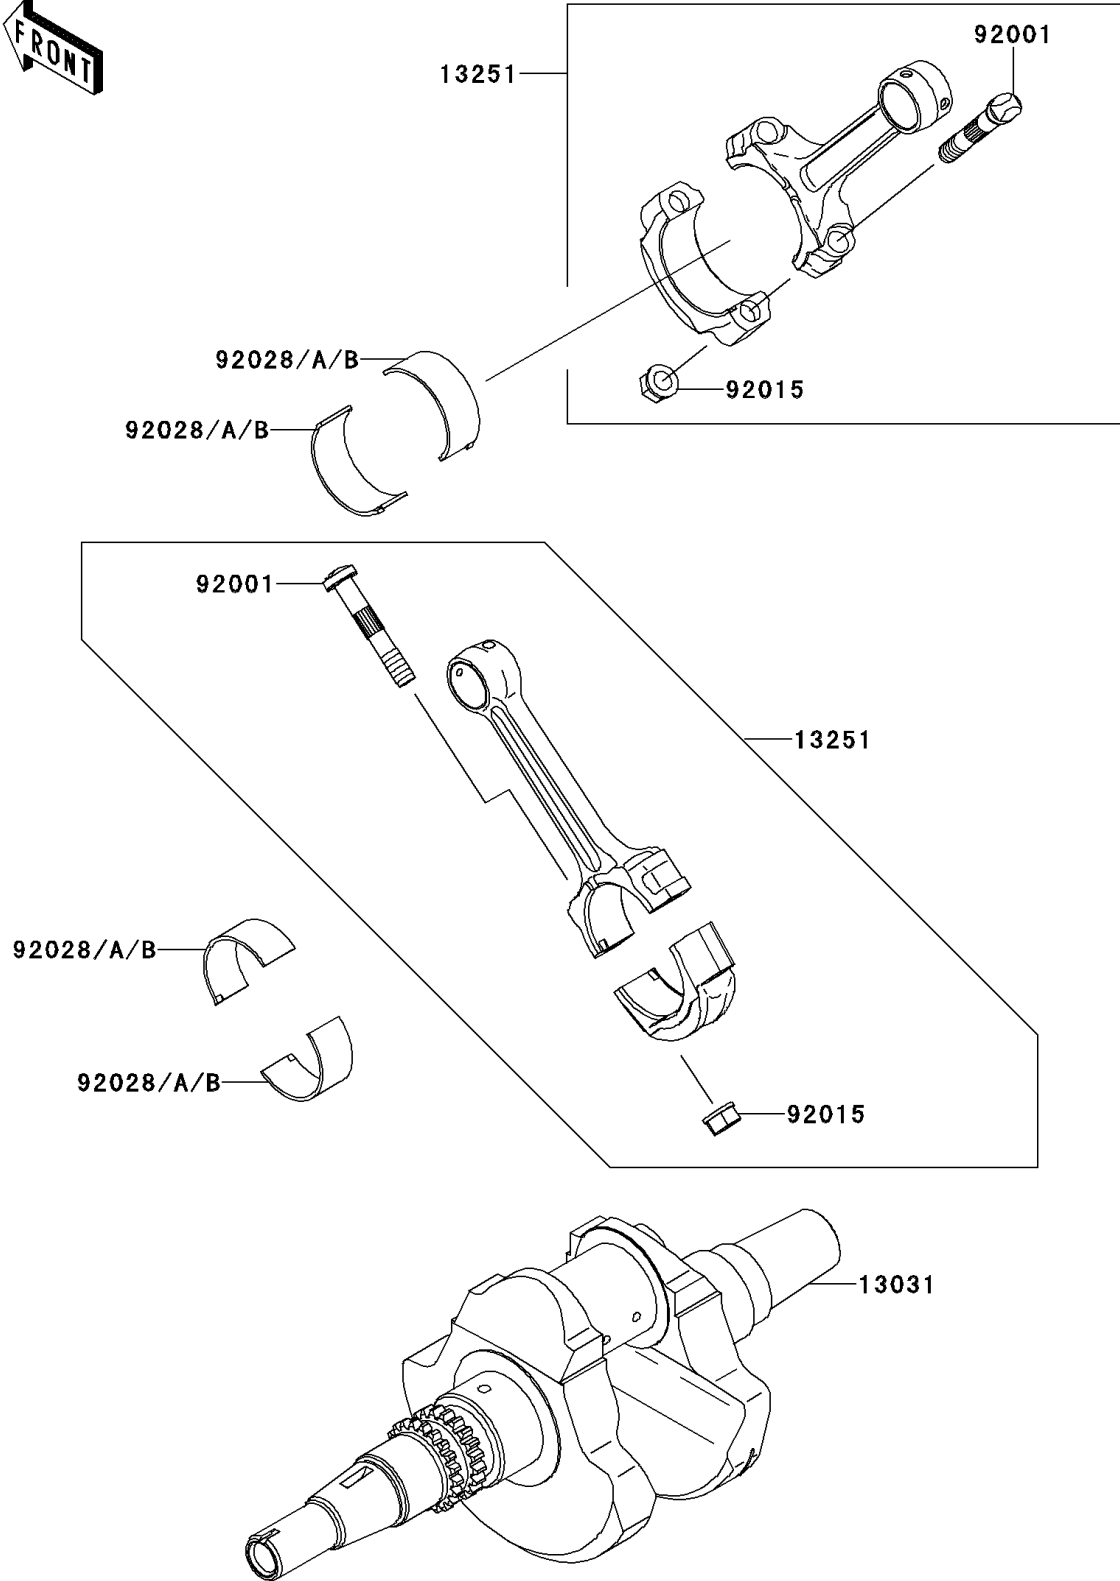

2009 KFX®700 PARTS DIAGRAM

Crankshaft

E1321

2009 KFX®700 PARTS LIST

Crankshaft

ITEM NAME	PART NUMBER	QUANTITY
CRANKSHAFT-COMP (Ref # 13031)	13031-0079	1
ROD-ASSY-CONNECTING (Ref # 13251)	13251-1143	2
BOLT,CONNECTING ROD (Ref # 92001)	92001-1980	4
NUT,FLANGED,8MM (Ref # 92015)	92015-1311	4
BUSHING,CONNECTING ROD,GREEN (Ref # 92028)	92028-1961	AR
BUSHING,CONNECTING ROD,YELLOW (Ref # 92028A)	92028-1962	4
BUSHING,CONNECTING ROD,BROWN (Ref # 92028B)	92028-1963	AR