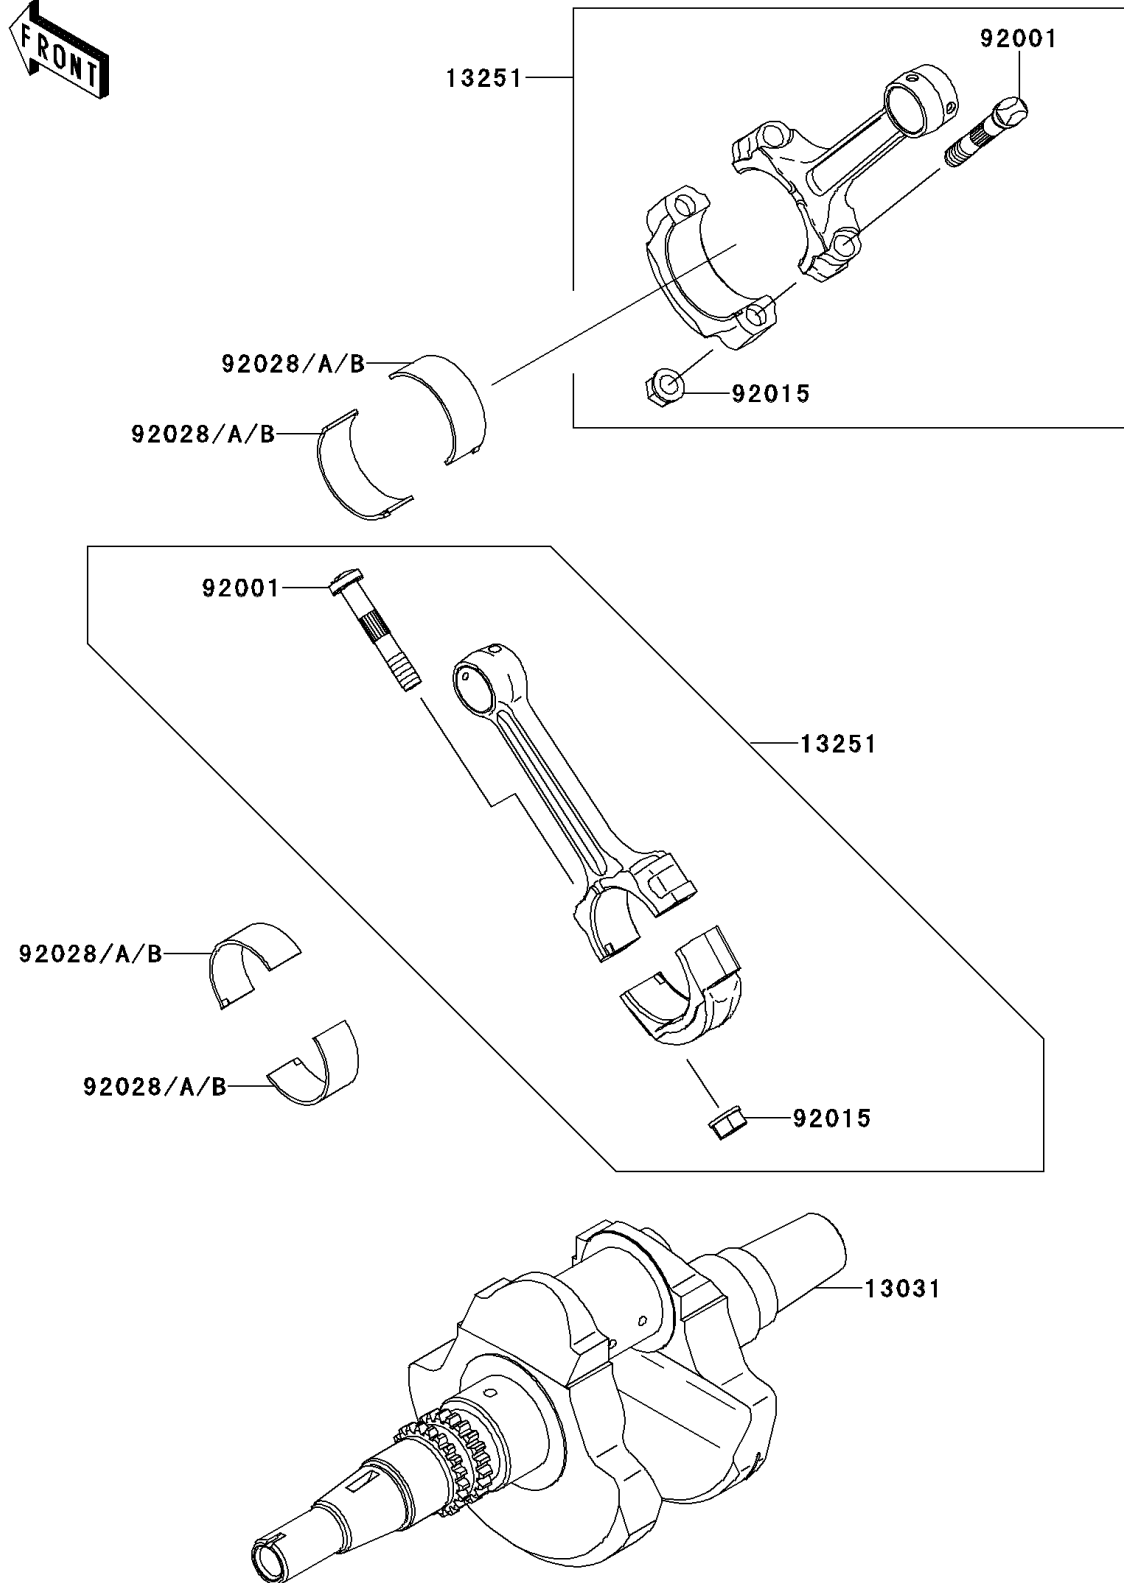

2009 KFX®700 PARTS DIAGRAM

Crankshaft

E1321

2009 KFX®700 PARTS LIST

Crankshaft

ITEM NAME	PART NUMBER	QUANTITY
CRANKSHAFT-COMP (Ref # 13031)	13031-0079	1
ROD-ASSY-CONNECTING (Ref # 13251)	13251-1143	1
BOLT,CONNECTING ROD (Ref # 92001)	92001-1980	1
NUT,FLANGED,8MM (Ref # 92015)	92015-1311	1
BUSHING,CONNECTING ROD,GREEN (Ref # 92028)	92028-1961	1
BUSHING,CONNECTING ROD,YELLOW (Ref # 92028A)	92028-1962	1
BUSHING,CONNECTING ROD,BROWN (Ref # 92028B)	92028-1963	1