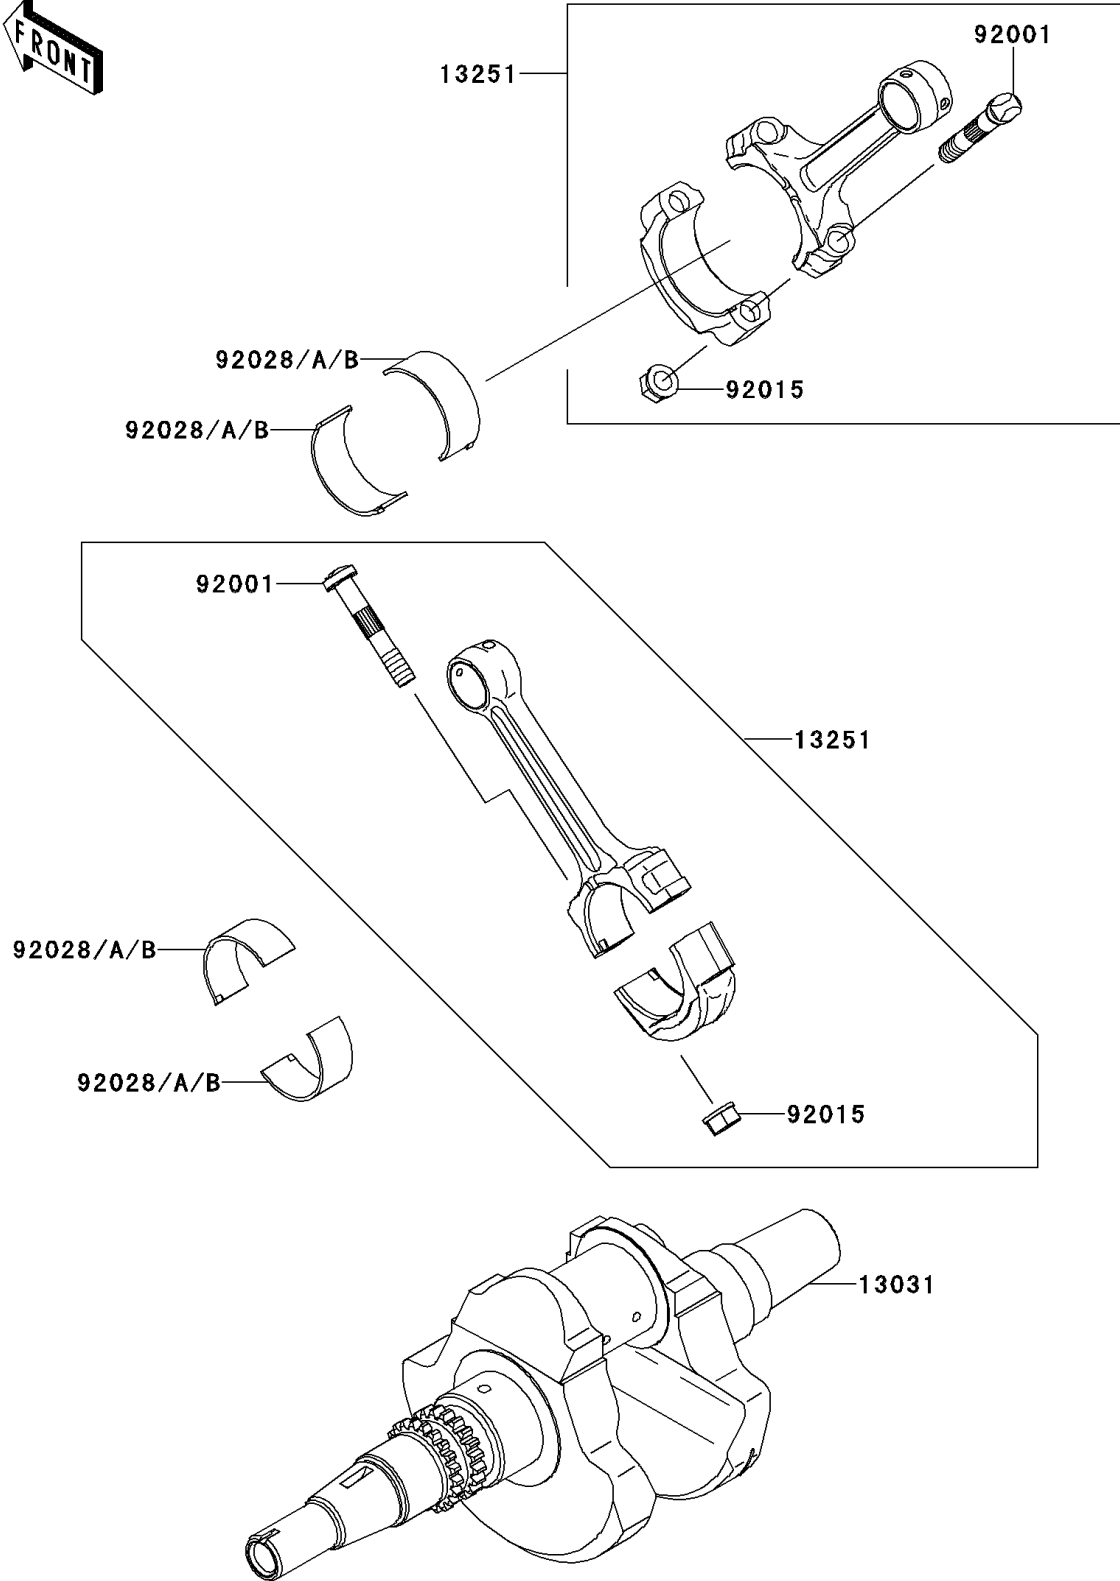

2007 KFX700 PARTS DIAGRAM

Crankshaft

E1321

2007 KFX700 PARTS LIST

Crankshaft

ITEM NAME	PART NUMBER	QUANTITY
CRANKSHAFT-COMP (Ref # 13031)	13031-0079	1
ROD-ASSY-CONNECTING (Ref # 13251)	13251-1143	2
BOLT,CONNECTING ROD (Ref # 92001)	92001-1980	4
NUT,FLANGED,8MM (Ref # 92015)	92015-1311	4
BUSHING,CONNECTING ROD,GREEN (Ref # 92028)	92028-1961	AR
BUSHING,CONNECTING ROD,YELLOW (Ref # 92028A)	92028-1962	4
BUSHING,CONNECTING ROD,BROWN (Ref # 92028B)	92028-1963	AR