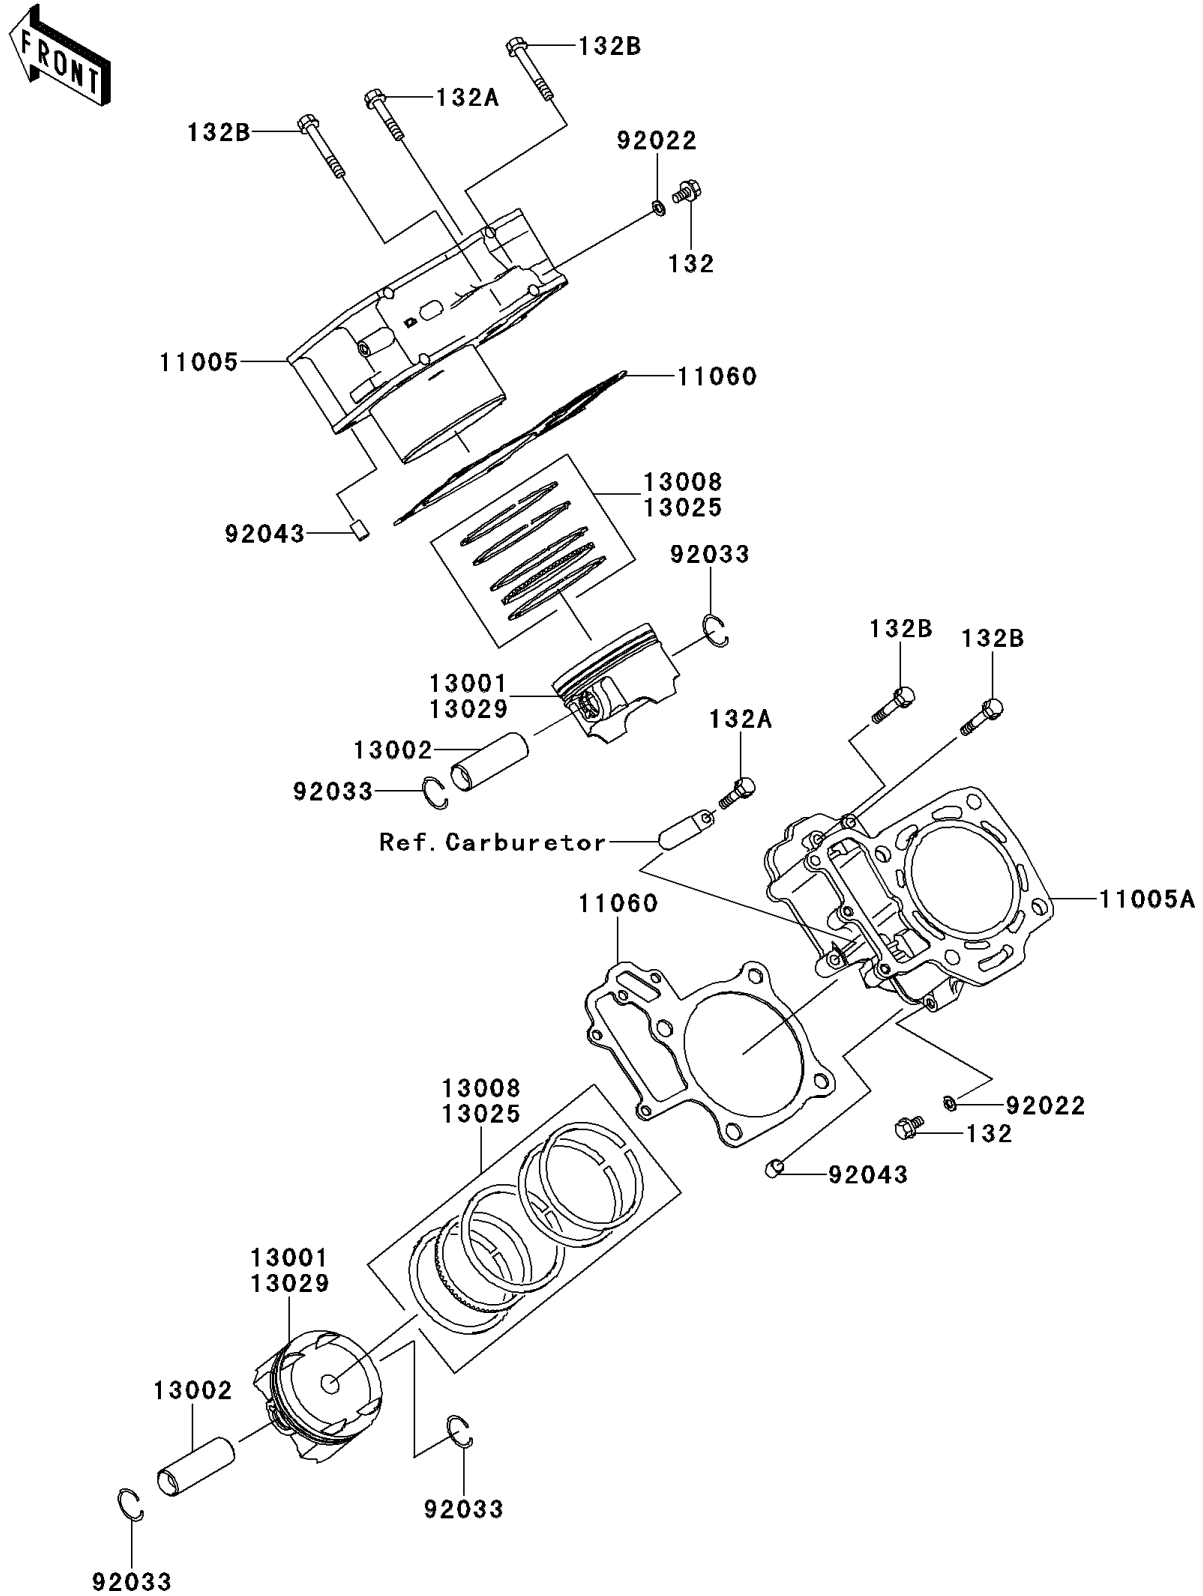

2009 KFX®700 PARTS DIAGRAM

Cylinder/Piston(s)

E1120

2009 KFX®700 PARTS LIST

Cylinder/Piston(s)

ITEM NAME	PART NUMBER	QUANTITY
BOLT-FLANGED-SMALL,6X12 (Ref # 132)	132BD0612	2
BOLT-FLANGED-SMALL,6X30 (Ref # 132A)	132BD0630	2
BOLT-FLANGED-SMALL,6X40 (Ref # 132B)	132BD0640	4
CYLINDER-ENGINE,FR (Ref # 11005)	11005-1990	1
CYLINDER-ENGINE,RR (Ref # 11005A)	11005-1992	1
GASKET,CYLINDER BASE (Ref # 11060)	11060-1965	2
PISTON-ENGINE,STD (Ref # 13001)	13001-1658	2
PIN-PISTON (Ref # 13002)	13002-1060	2
RING-SET-PISTON,STD (Ref # 13008)	13008-1215	2
RING-SET-PISTON L,O/S 0.50 (Ref # 13025)	13025-0005	AR
PISTON-ENGINE L,O/S 0.50 (Ref # 13029)	13029-0007	AR
WASHER,6.2X11X1 (Ref # 92022)	92022-304	2
RING-SNAP (Ref # 92033)	92033-1207	4
PIN,10.1X12X14 (Ref # 92043)	92043-4009	4