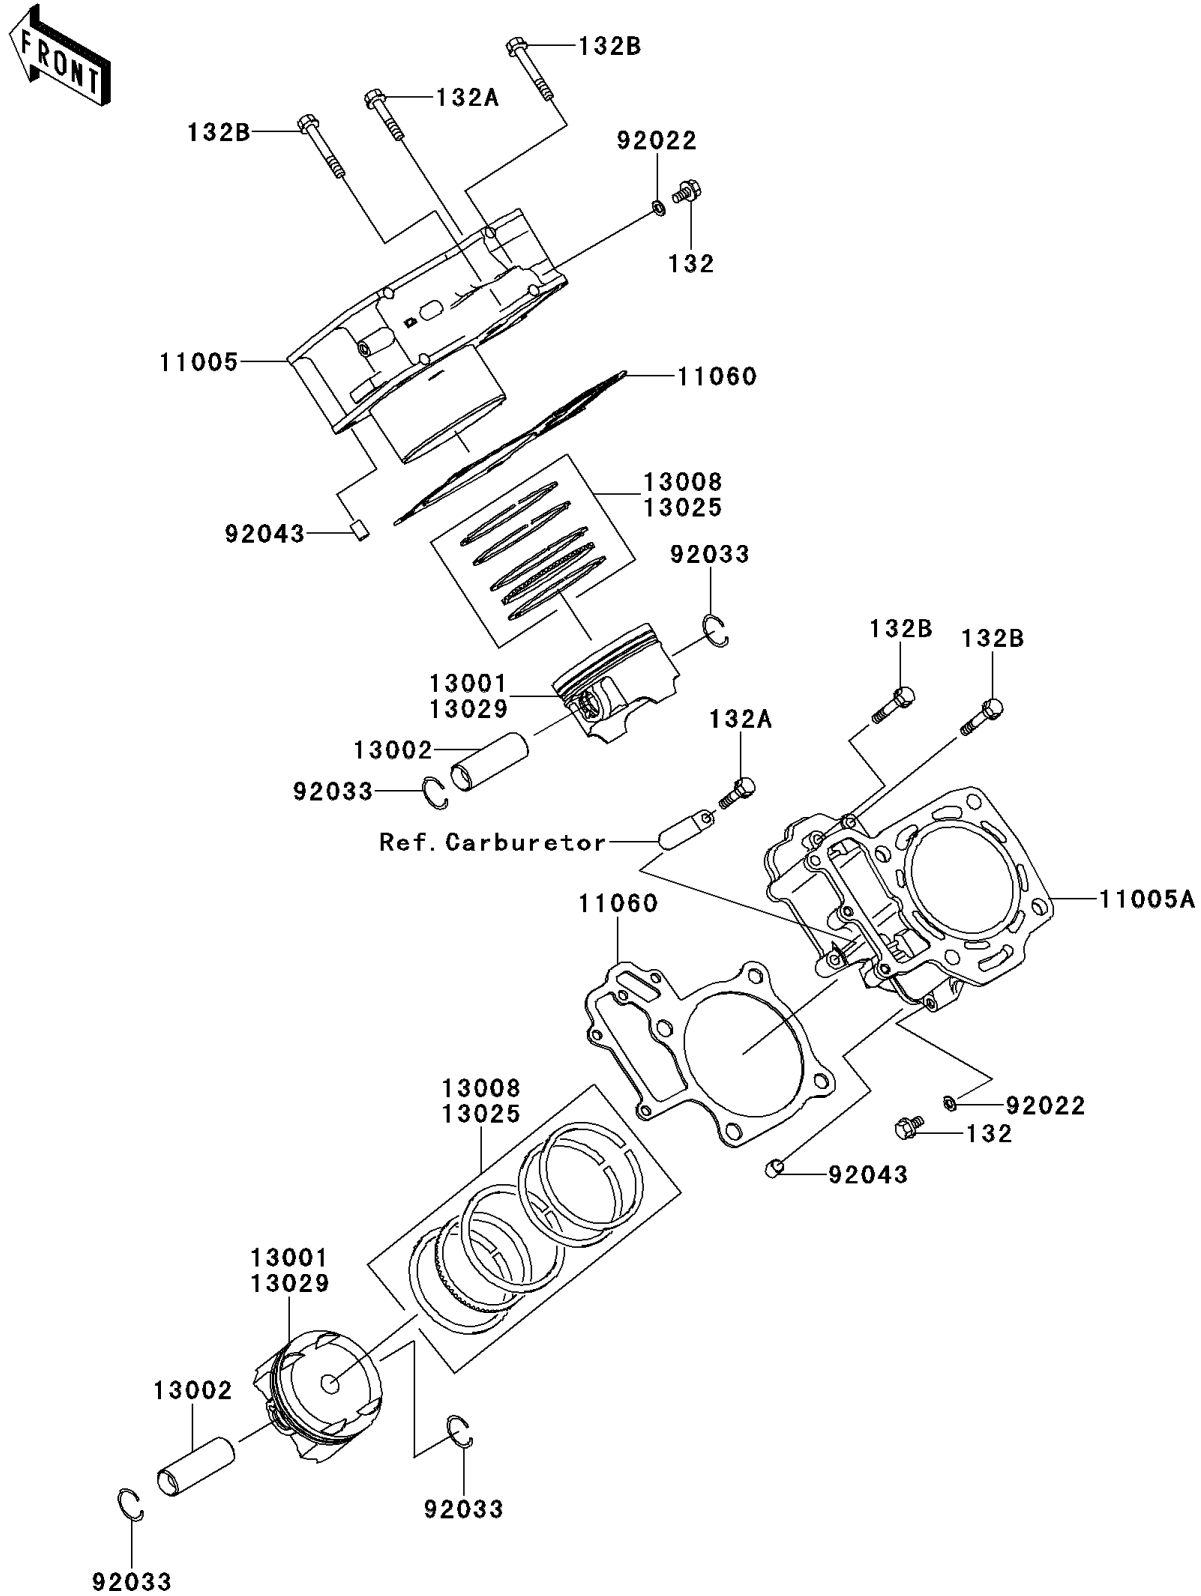

2007 KFX700 PARTS DIAGRAM

Cylinder/Piston(s)

E1120

2007 KFX700 PARTS LIST

Cylinder/Piston(s)

ITEM NAME	PART NUMBER	QUANTITY
BOLT-FLANGED-SMALL,6X12 (Ref # 132)	132BD0612	2
BOLT-FLANGED-SMALL,6X30 (Ref # 132A)	132BD0630	2
BOLT-FLANGED-SMALL,6X40 (Ref # 132B)	132BD0640	4
CYLINDER-ENGINE,FR (Ref # 11005)	11005-1990	1
CYLINDER-ENGINE,RR (Ref # 11005A)	11005-1992	1
GASKET,CYLINDER BASE (Ref # 11060)	11060-1965	2
PISTON-ENGINE,STD (Ref # 13001)	13001-1658	2
PIN-PISTON (Ref # 13002)	13002-1060	2
RING-SET-PISTON,STD (Ref # 13008)	13008-1215	2
RING-SET-PISTON L,O/S 0.50 (Ref # 13025)	13025-0005	AR
PISTON-ENGINE L,O/S 0.50 (Ref # 13029)	13029-0007	AR
WASHER,6.2X11X1 (Ref # 92022)	92022-304	2
RING-SNAP (Ref # 92033)	92033-1207	4
PIN,10.1X12X14 (Ref # 92043)	92043-4009	4