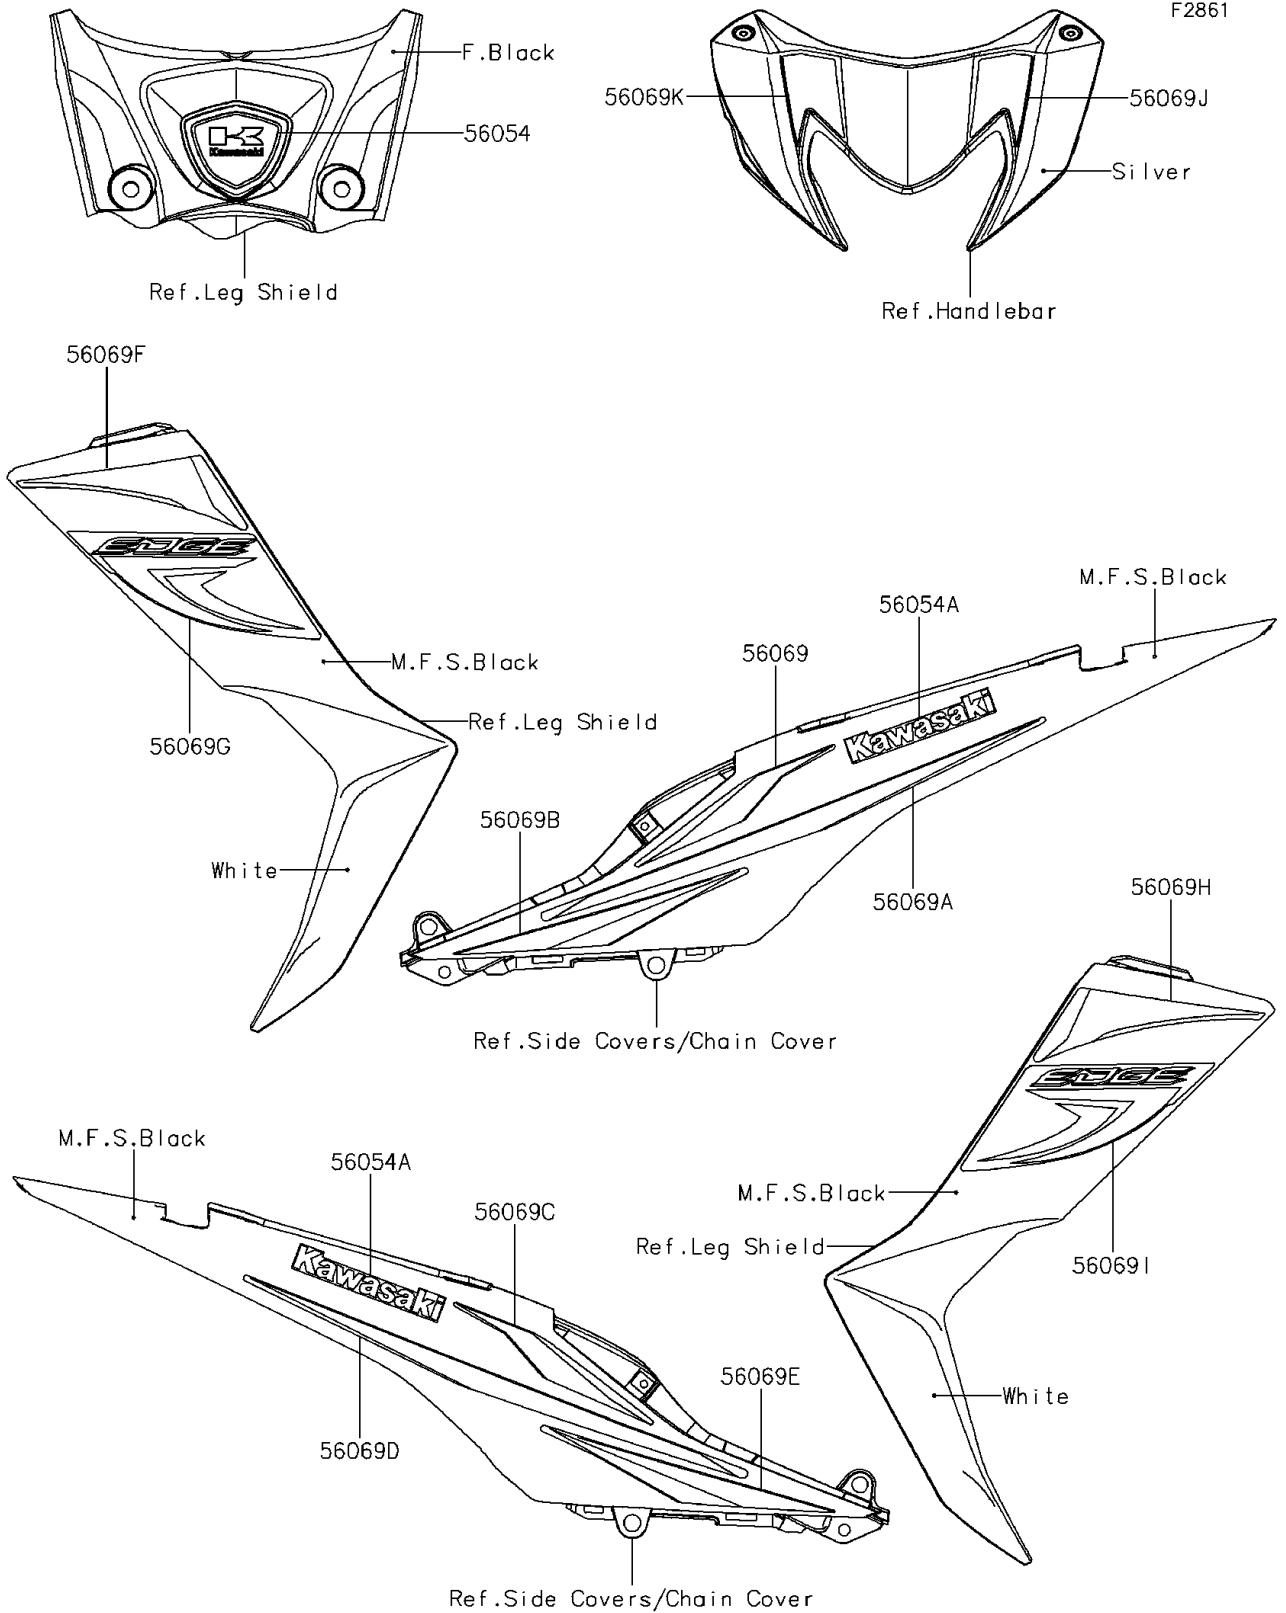

2013 KAZE HIT PARTS DIAGRAM

Decals(Silver)

2013 KAZE HIT PARTS LIST

Decals(Silver)

ITEM NAME	PART NUMBER	QUANTITY
MARK,FR COVER,TOP,K (Ref # 56054)	56054-0514	1
MARK,TAIL COVER,KAWASAKI (Ref # 56054A)	56054-0996	2
PATTERN,TAIL COVER,UPP,LH (Ref # 56069)	56069-1987	1
PATTERN,TAIL COVER,CNT,LH (Ref # 56069A)	56069-1988	1
PATTERN,TAIL COVER,LWR,LH (Ref # 56069B)	56069-1989	1
PATTERN,TAIL COVER,UPP,RH (Ref # 56069C)	56069-1990	1
PATTERN,TAIL COVER,CNT,RH (Ref # 56069D)	56069-1991	1
PATTERN,TAIL COVER,LWR,RH (Ref # 56069E)	56069-1992	1
PATTERN,COWLING,UPP,LH (Ref # 56069F)	56069-1993	1
PATTERN,COWLING,LWR,LH (Ref # 56069G)	56069-1994	1
PATTERN,COWLING,UPP,RH (Ref # 56069H)	56069-1995	1
PATTERN,COWLING,LWR,RH (Ref # 56069I)	56069-1996	1
PATTERN,HANDLE COVER,LH (Ref # 56069J)	56069-1997	1
PATTERN,HANDLE COVER,RH (Ref # 56069K)	56069-1998	1