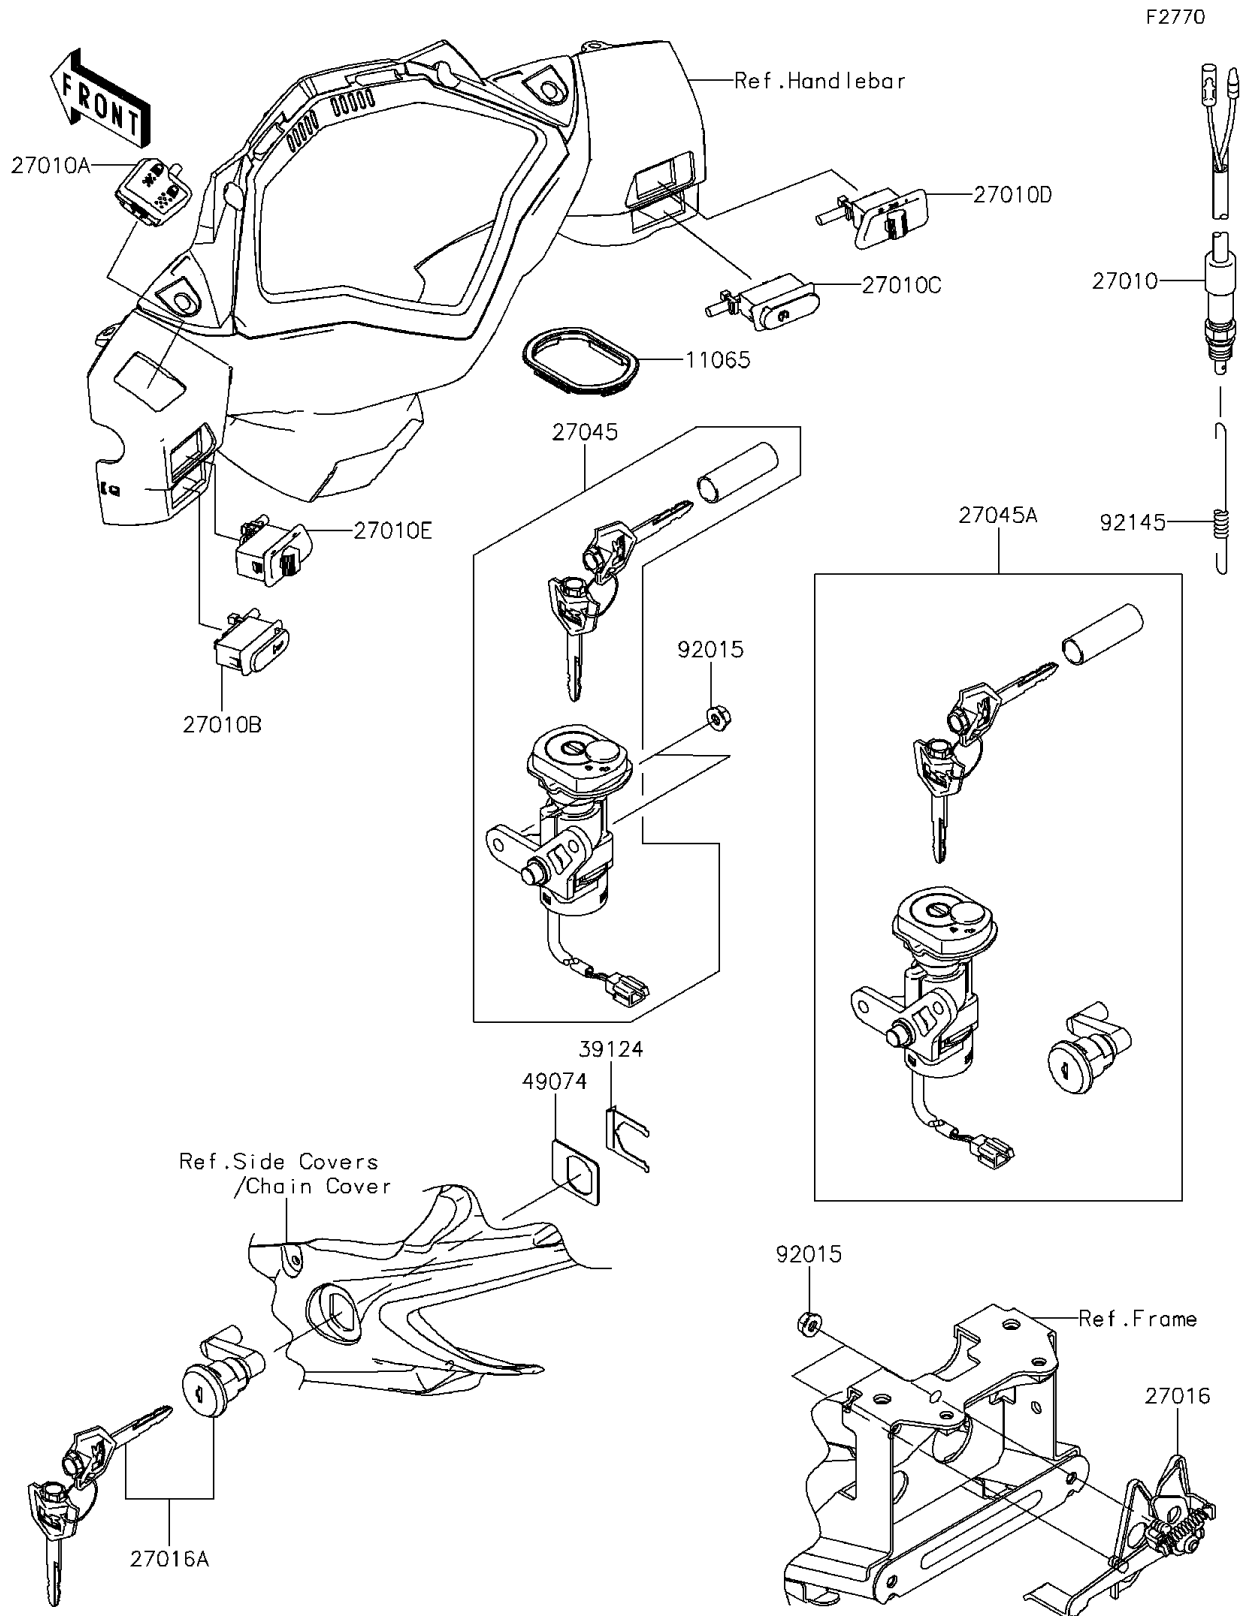

2013 KAZE HIT PARTS DIAGRAM

Ignition Switch

2013 KAZE HIT PARTS LIST

Ignition Switch

ITEM NAME	PART NUMBER	QUANTITY
CAP,IGNITION SWITCH (Ref # 11065)	11065-0361	1
SWITCH,REAR BRAKE (Ref # 27010)	27010-0048	1
SWITCH,DIMMER (Ref # 27010A)	27010-0052	1
SWITCH,HORN (Ref # 27010B)	27010-0053	1
SWITCH,STARTER (Ref # 27010C)	27010-0055	1
SWITCH,LIGHTING (Ref # 27010D)	27010-0056	1
SWITCH,TURN SIGNAL (Ref # 27010E)	27010-0096	1
LOCK-ASSY,SEAT (Ref # 27016)	27016-0072	1
LOCK-ASSY,SEAT (Ref # 27016A)	27016-5366	1
SWITCH-ASSY,IGNITION (Ref # 27045)	27045-0552	1
SWITCH-ASSY (Ref # 27045A)	27045-9504	1
SNAP,SEAT LOCK (Ref # 39124)	39124-0002	1
PLATE-THRUST (Ref # 49074)	49074-0001	1
NUT,FLANGED,6MM (Ref # 92015)	92015-1367	4
SPRING,REAR BRAKE SWITCH (Ref # 92145)	92145-0250	1