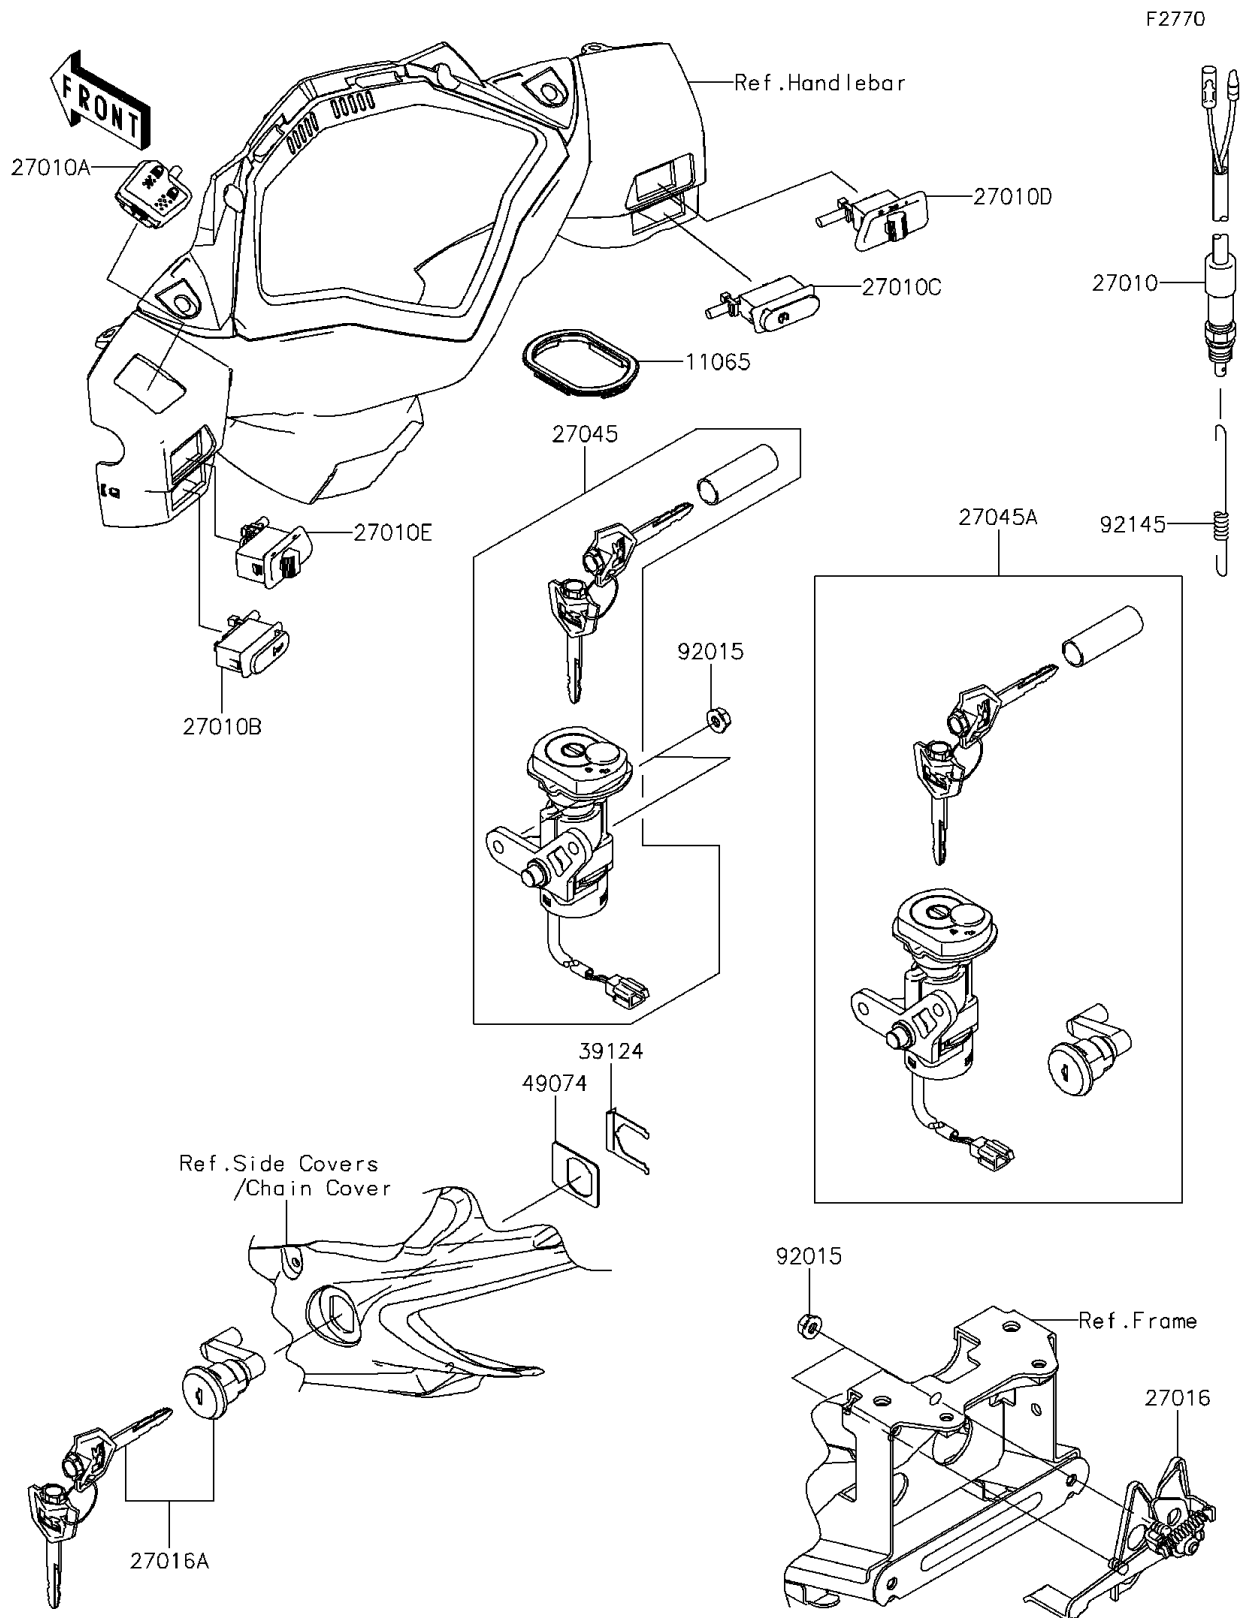

2013 KAZE HIT PARTS DIAGRAM

Ignition Switch

2013 KAZE HIT PARTS LIST

Ignition Switch

ITEM NAME	PART NUMBER	QUANTITY
CAP,IGNITION SWITCH (Ref # 11065)	11065-0361	1
SWITCH,REAR BRAKE (Ref # 27010)	27010-0048	1
SWITCH,DIMMER (Ref # 27010A)	27010-0052	1
SWITCH,HORN (Ref # 27010B)	27010-0053	1
SWITCH,STARTER (Ref # 27010C)	27010-0055	1
SWITCH,LIGHTING (Ref # 27010D)	27010-0056	1
SWITCH,TURN SIGNAL (Ref # 27010E)	27010-0096	1
LOCK-ASSY,SEAT (Ref # 27016)	27016-0072	1
LOCK-ASSY,SEAT (Ref # 27016A)	27016-5366	1
SWITCH-ASSY,IGNITION (Ref # 27045)	27045-0552	1
SWITCH-ASSY (Ref # 27045A)	27045-9504	1
SNAP,SEAT LOCK (Ref # 39124)	39124-0002	1
PLATE-THRUST (Ref # 49074)	49074-0001	1
NUT,FLANGED,6MM (Ref # 92015)	92015-1367	1
SPRING,REAR BRAKE SWITCH (Ref # 92145)	92145-0250	1