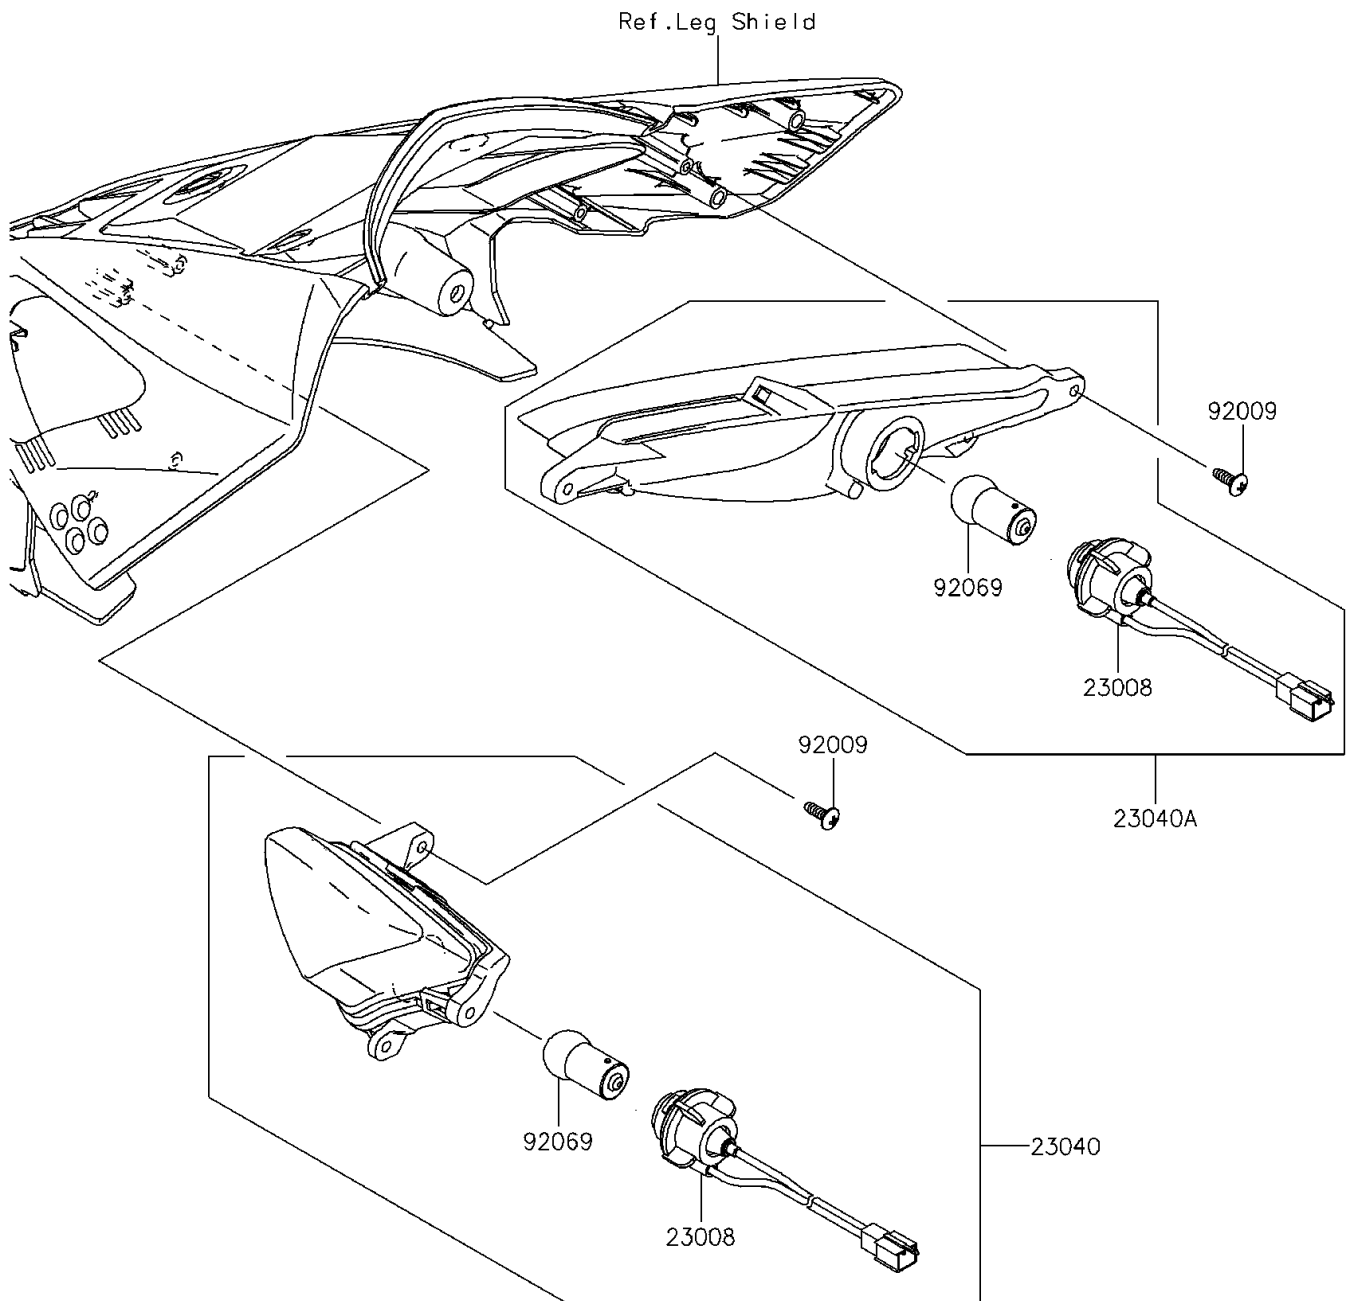

2013 KAZE HIT PARTS DIAGRAM

Turn Signals

F2730

2013 KAZE HIT PARTS LIST

Turn Signals

ITEM NAME	PART NUMBER	QUANTITY
SOCKET-ASSY (Ref # 23008)	23008-0114	2
LAMP-SIGNAL,FR,LH (Ref # 23040)	23040-0095	1
LAMP-SIGNAL,FR,RH (Ref # 23040A)	23040-0096	1
SCREW,TAPPING,4X12,BLACK (Ref # 92009)	92009-1142	6
BULB,12V 10W (Ref # 92069)	92069-0003	2