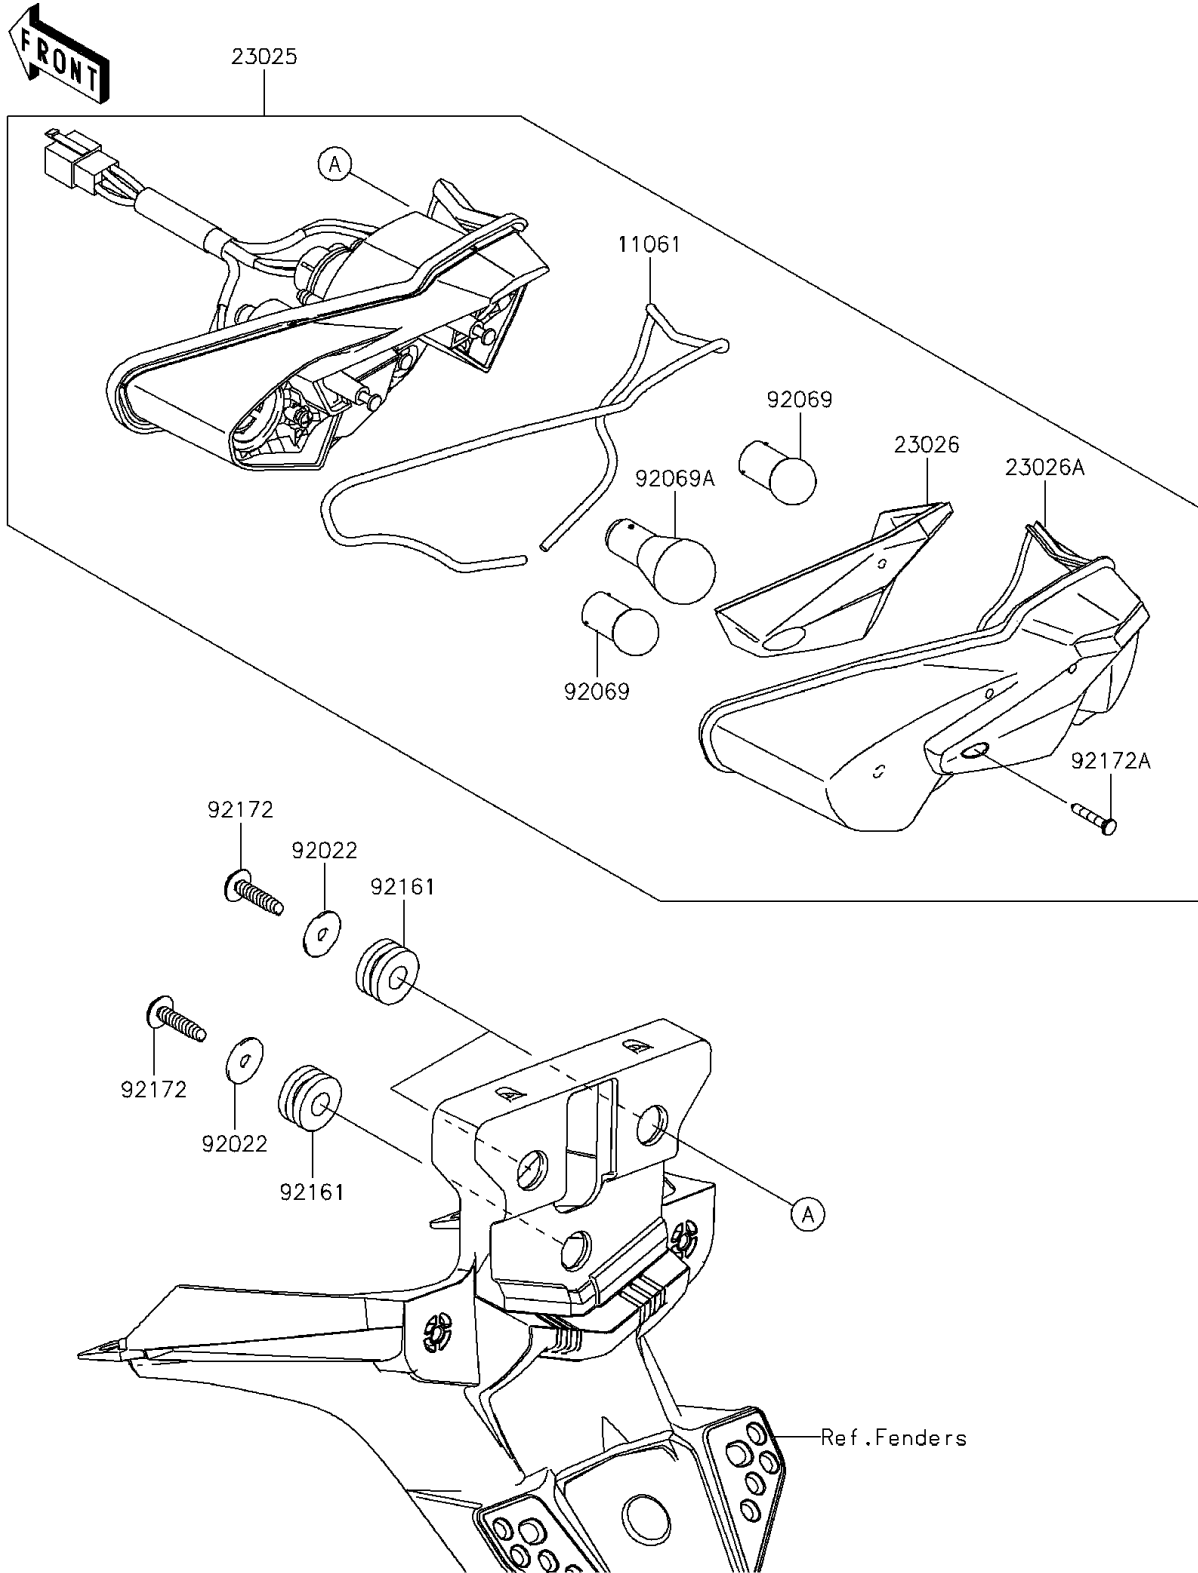

2013 KAZE HIT PARTS DIAGRAM

Taillight(s)

F2720

2013 KAZE HIT PARTS LIST

Taillight(s)

ITEM NAME	PART NUMBER	QUANTITY
GASKET (Ref # 11061)	11061-0408	1
LAMP-TAIL (Ref # 23025)	23025-0318	1
LENS,TAIL LAMP,INNER (Ref # 23026)	23026-0019	1
LENS,TAIL LAMP,OUTER (Ref # 23026A)	23026-0020	1
WASHER,5.5X20X1.2 (Ref # 92022)	92022-104	3
BULB,12V 10W (Ref # 92069)	92069-0003	2
BULB,12V 21/5W (Ref # 92069A)	92069-063	1
DAMPER (Ref # 92161)	92161-0264	3
SCREW,TAPPING,5X16 (Ref # 92172)	92172-0175	3
SCREW (Ref # 92172A)	92172-0448	4