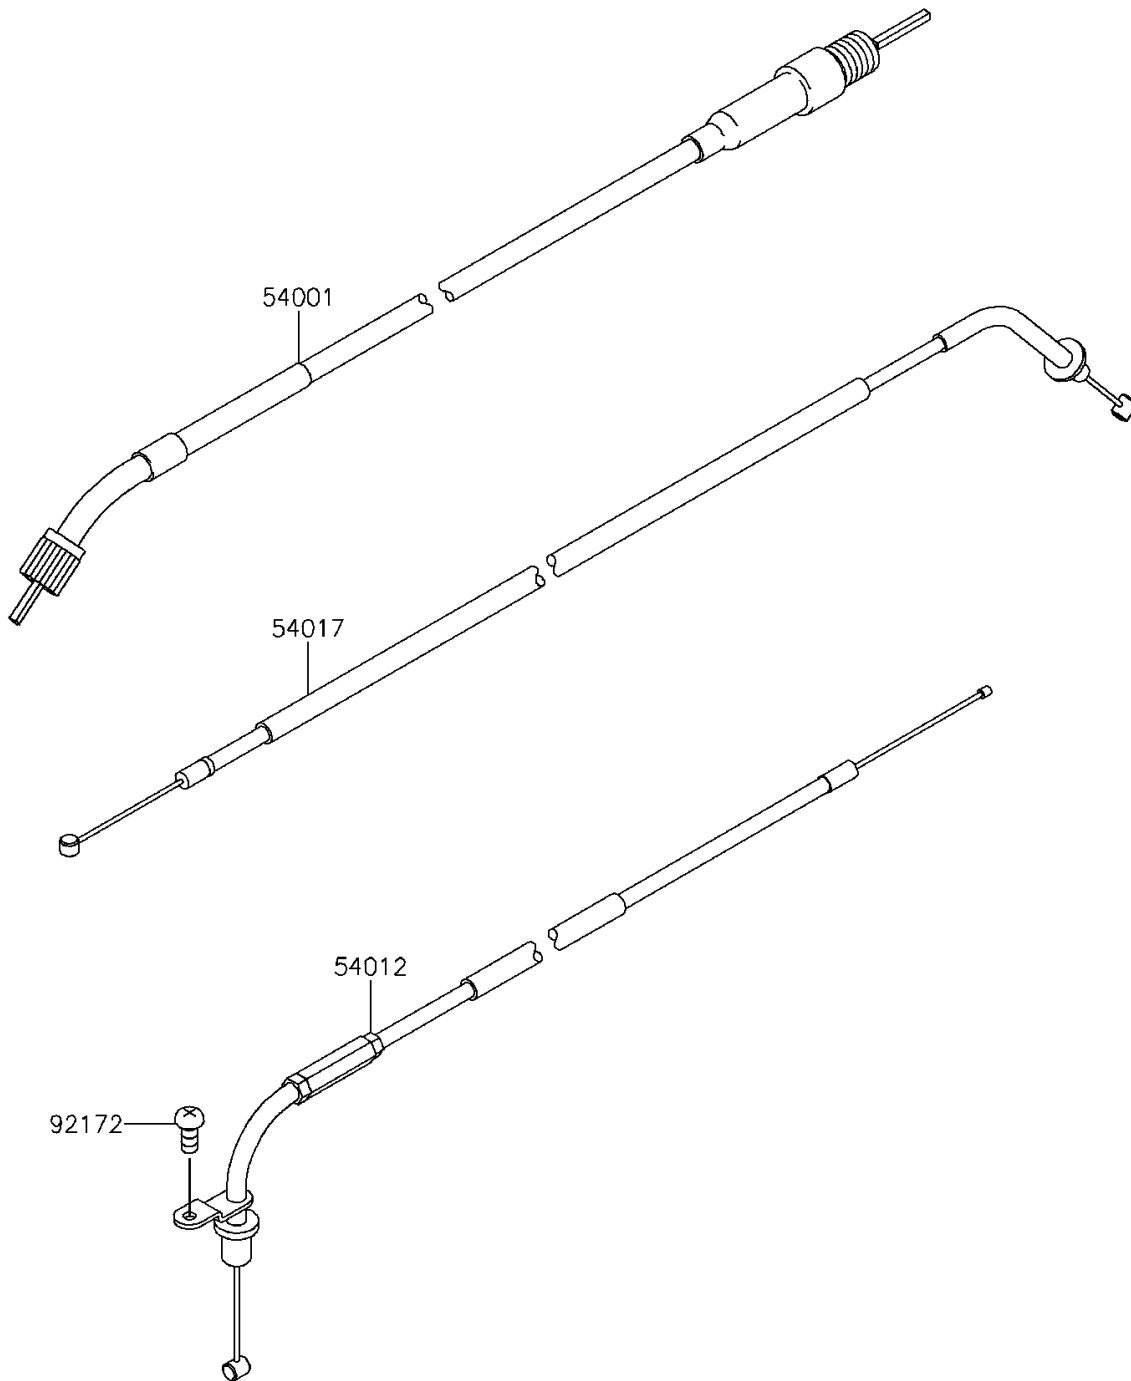

2013 KAZE HIT PARTS DIAGRAM

Cables

F2540

2013 KAZE HIT PARTS LIST

Cables

ITEM NAME	PART NUMBER	QUANTITY
CABLE-SPEEDMETER (Ref # 54001)	54001-0022	1
CABLE-THROTTLE (Ref # 54012)	54012-0565	1
CABLE-STARTER (Ref # 54017)	54017-0302	1
SCREW (Ref # 92172)	92172-0734	1