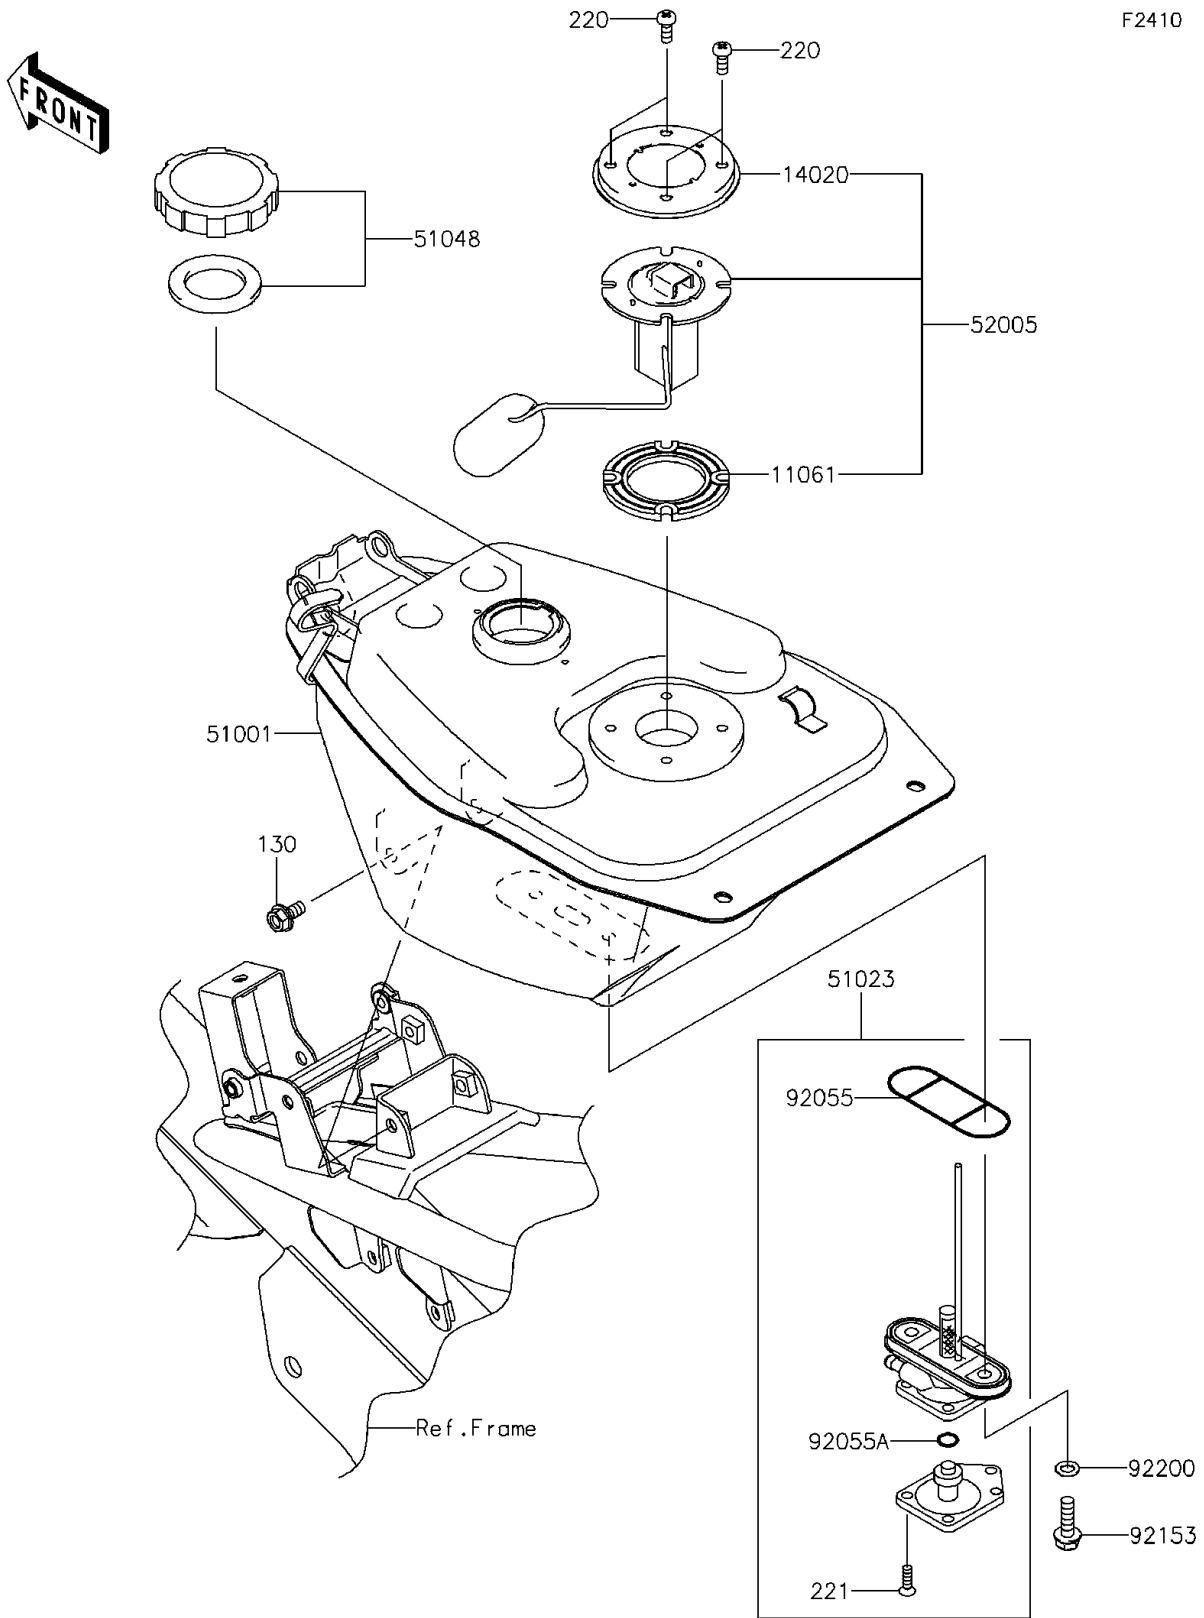

# 2013 KAZE HIT PARTS DIAGRAM

Fuel Tank

## 2013 KAZE HIT PARTS LIST

### Fuel Tank

ITEM NAME	PART NUMBER	QUANTITY
BOLT-FLANGED,6X12 (Ref # 130)	130BB0612	2
SCREW-PAN-CROS,5X12 (Ref # 220)	220AA0512	4
SCREW-CSK-CROS,4X14 (Ref # 221)	221AA0414	5
GASKET,FUEL GAUGE (Ref # 11061)	11061-1125	1
RETAINER,FUEL GAUGE (Ref # 14020)	14020-0001	1
TANK-COMP-FUEL (Ref # 51001)	51001-0115	1
TAP-ASSY,FUEL (Ref # 51023)	51023-0038	1
CAP-ASSY-TANK (Ref # 51048)	51048-1119	1
GAUGE,FUEL (Ref # 52005)	52005-0035	1
RING-O,FUEL TAP PACKING (Ref # 92055)	92055-1586	1
RING-O (Ref # 92055A)	92055-1664	1
BOLT,FLANGED,6X20 (Ref # 92153)	92153-1195	2
WASHER,6.5X11.5X0.8 (Ref # 92200)	92200-0177	2