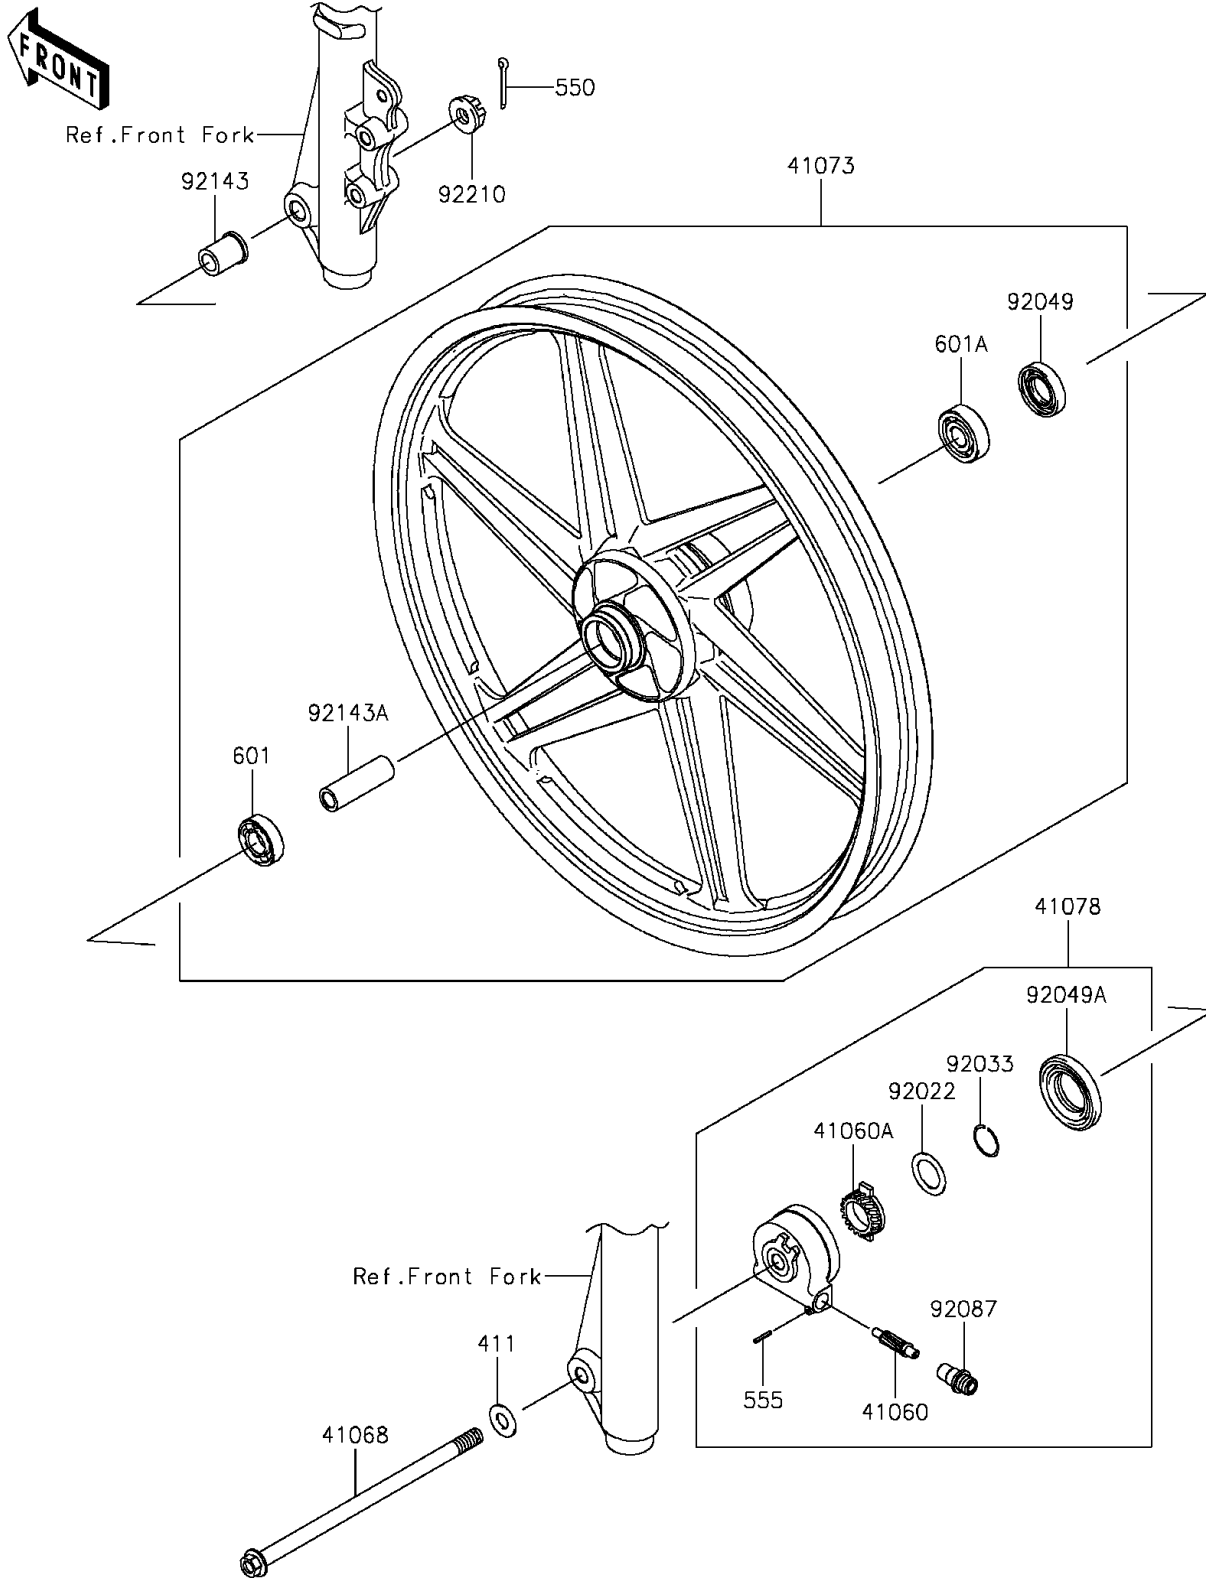

# 2013 KAZE HIT PARTS DIAGRAM

Front Hub

F2230

## 2013 KAZE HIT PARTS LIST

### Front Hub

ITEM NAME	PART NUMBER	QUANTITY
WASHER-PLAIN,10MM (Ref # 411)	411AA1000	1
PIN-COTTER,2.5X25 (Ref # 550)	550AA2525	1
PIN-SPRING (Ref # 555)	555A0214	1
BEARING-BALL,#6200UG (Ref # 601)	601B6200UG	1
BEARING-BALL (Ref # 601A)	601B6300UG	1
GEAR-METER SCREW,10T (Ref # 41060)	41060-0571	1
GEAR-METER SCREW,25T (Ref # 41060A)	41060-0572	1
AXLE,FR (Ref # 41068)	41068-1362	1
WHEEL-ASSY,FR,G.BLACK (Ref # 41073)	41073-0569-21V	1
CASE-ASSY-METER GEAR (Ref # 41078)	41078-0054	1
WASHER,20X29X1.0 (Ref # 92022)	92022-1510	1
RING-SNAP,19MM (Ref # 92033)	92033-1160	1
SEAL-OIL,DD20X35X7 (Ref # 92049)	92049-0052	1
SEAL-OIL (Ref # 92049A)	92049-0717	1
BUSHING-METER GEAR (Ref # 92087)	92087-0002	1
COLLAR,FR AXLE,L=24.5 (Ref # 92143)	92143-1847	1
COLLAR,FR HUB,L=51 (Ref # 92143A)	92143-1992	1
NUT,CASTLE,10MM (Ref # 92210)	92210-1093	1