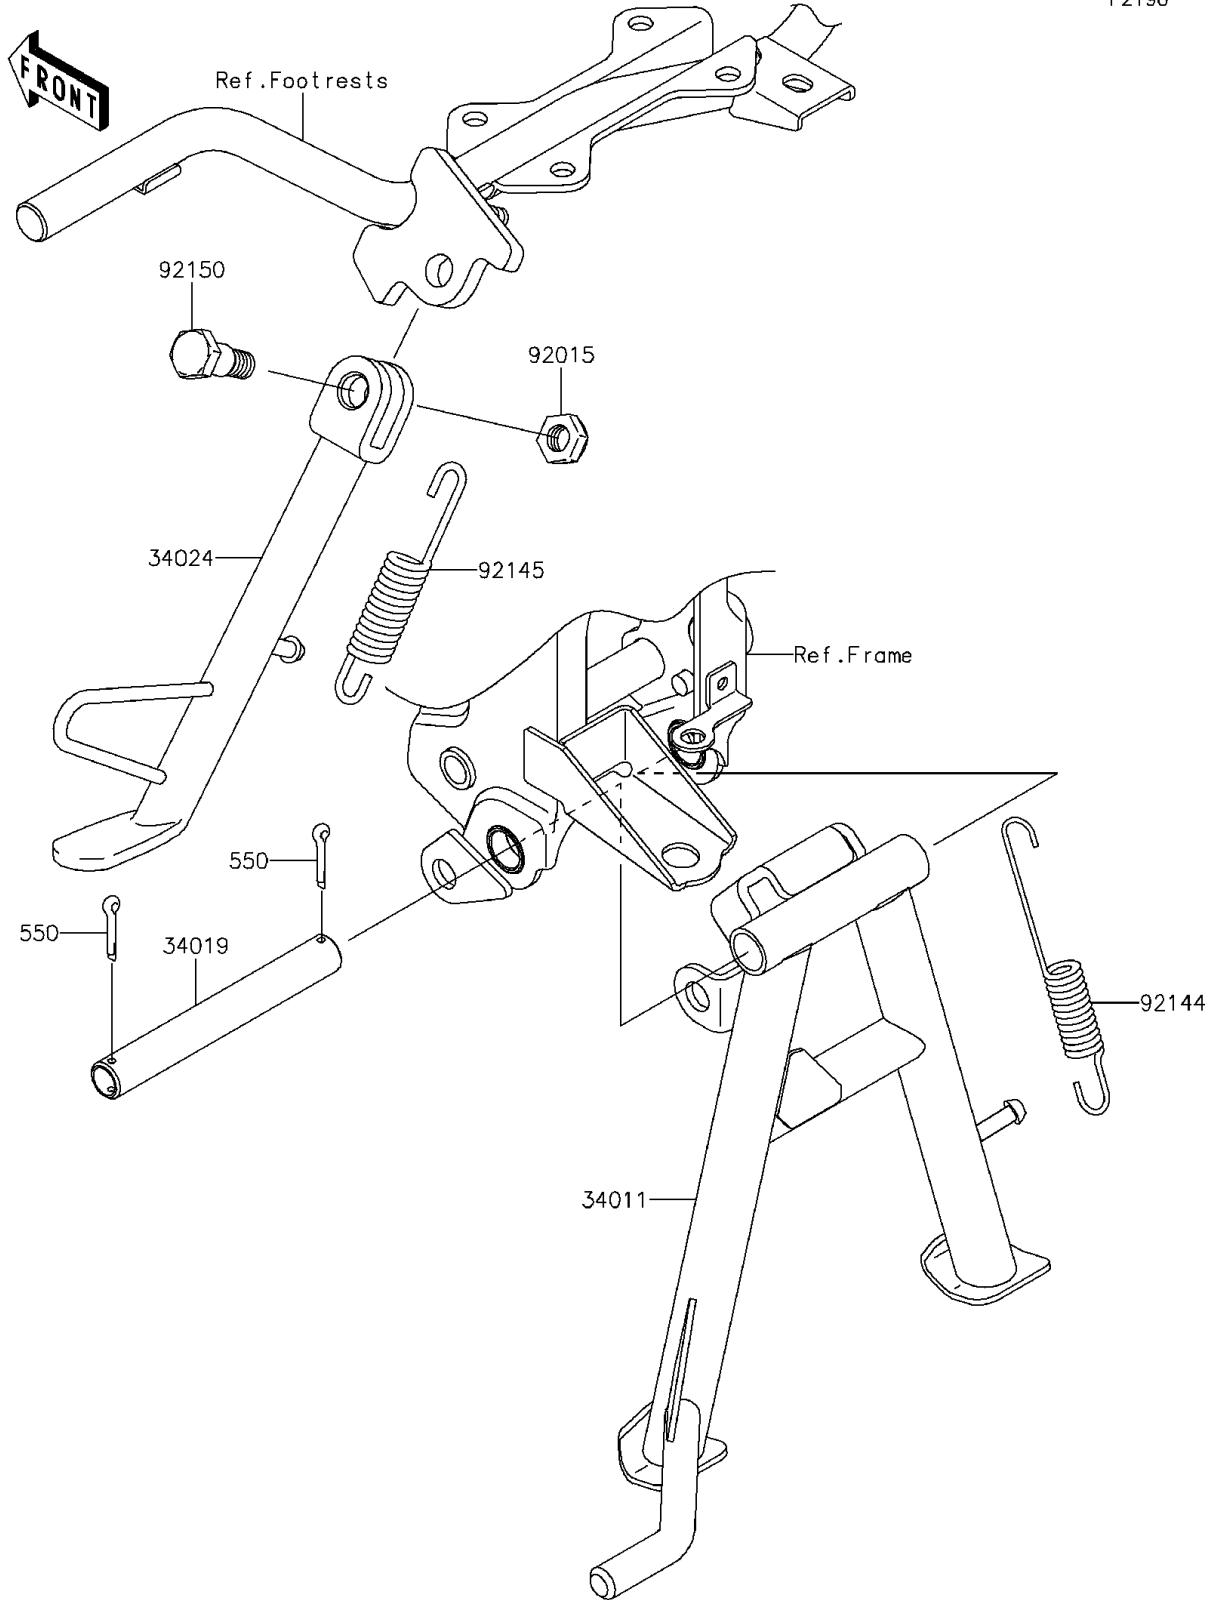

2013 KAZE HIT PARTS DIAGRAM

Stand(s)

F2190

2013 KAZE HIT PARTS LIST

Stand(s)

ITEM NAME	PART NUMBER	QUANTITY
PIN-COTTER,3.0X30 (Ref # 550)	550AA3030	2
STAND-CENTER (Ref # 34011)	34011-0059	1
SHAFT-STAND,CENTER (Ref # 34019)	34019-0002	1
STAND-SIDE (Ref # 34024)	34024-0104	1
NUT,LOCK,10MM (Ref # 92015)	92015-1962	1
SPRING,CENTER STAND (Ref # 92144)	92144-1385	1
SPRING,STAND (Ref # 92145)	92145-0106	1
BOLT,SIDE STAND (Ref # 92150)	92150-1545	1