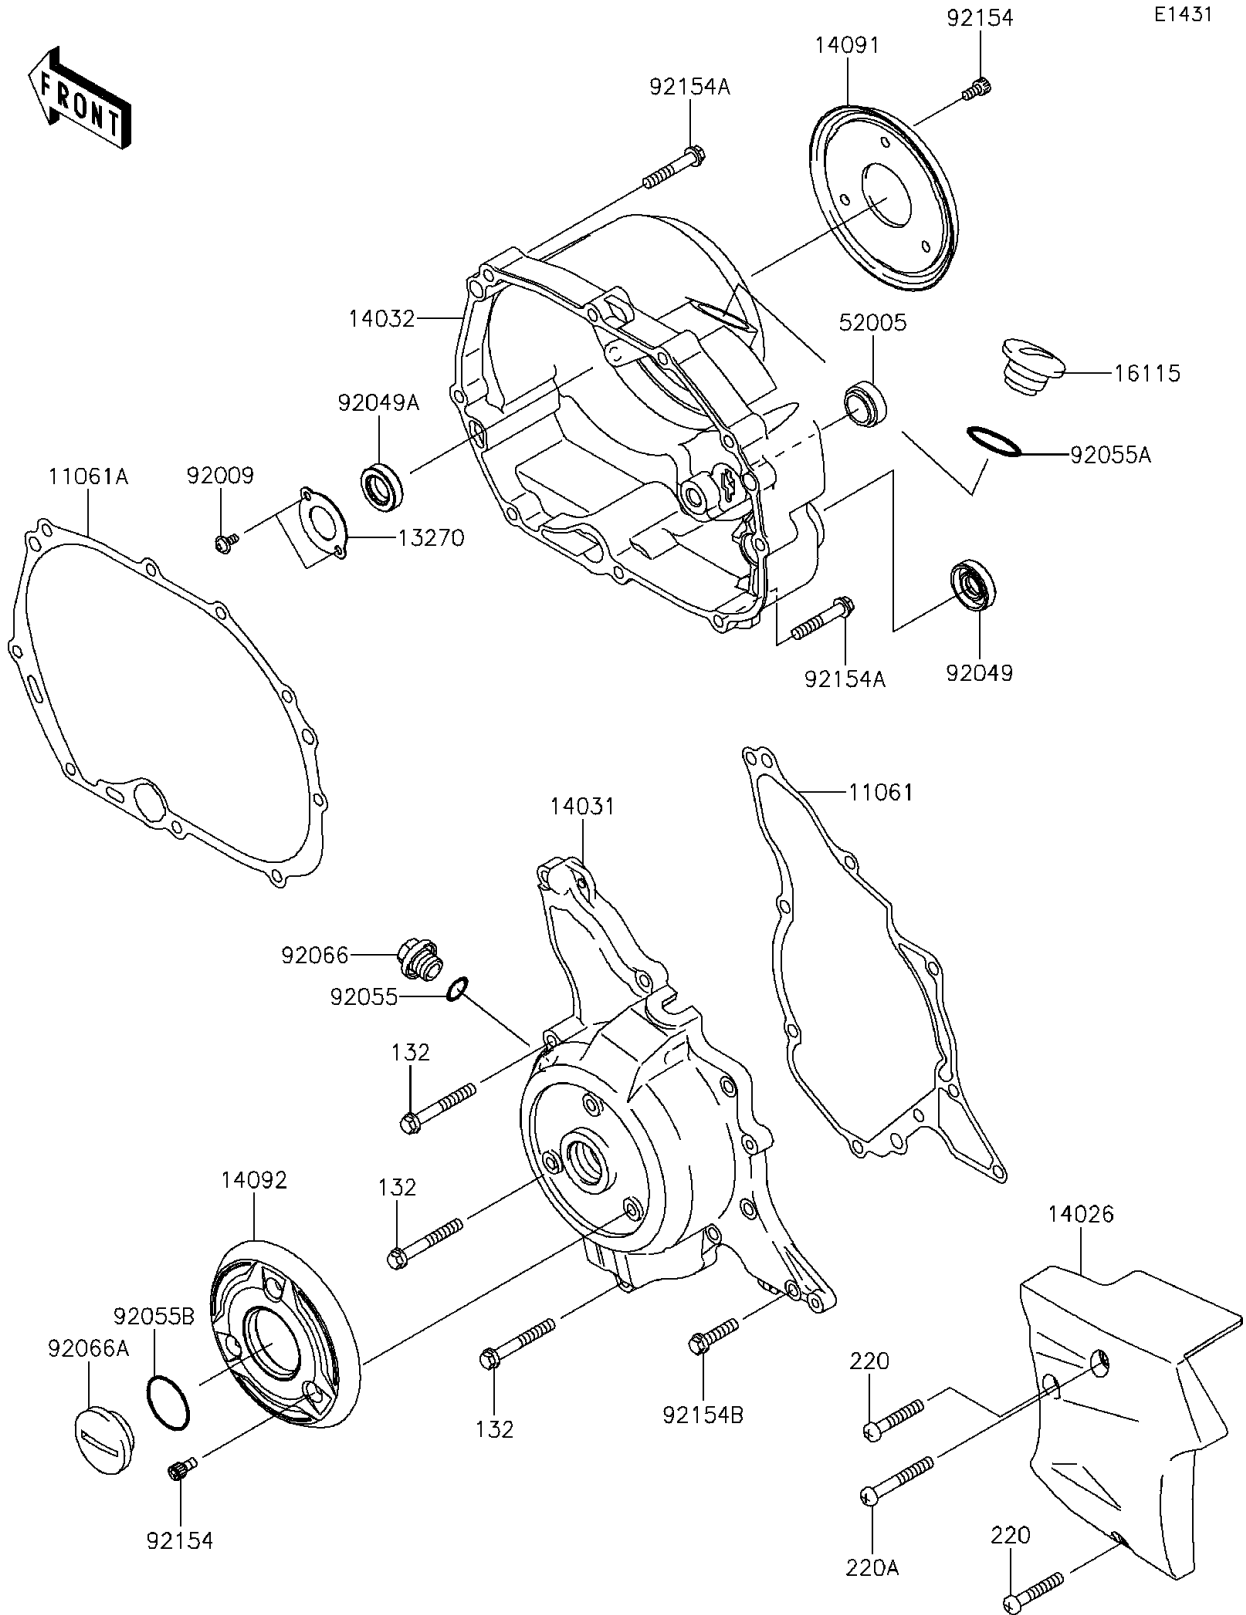

# 2013 KAZE HIT PARTS DIAGRAM

Engine Cover(s)

E1431

## 2013 KAZE HIT PARTS LIST

### Engine Cover(s)

ITEM NAME	PART NUMBER	QUANTITY
BOLT-FLANGED-SMALL,6X45 (Ref # 132)	132BA0645	3
SCREW-PAN-CROS,6X35 (Ref # 220)	220AD0635	2
SCREW-PAN-CROS,6X45 (Ref # 220A)	220AD0645	1
GASKET,GENERATOR COVER (Ref # 11061)	11061-0257	1
GASKET,CLUTCH COVER (Ref # 11061A)	11061-0426	1
PLATE (Ref # 13270)	13270-1800	1
COVER-CHAIN,M.M.GOLD (Ref # 14026)	14026-0073-D3	1
COVER-GENERATOR,M.M.GOLD (Ref # 14031)	14031-0119-D3	1
COVER-CLUTCH,M.M.GOLD (Ref # 14032)	14032-0112-D3	1
COVER,HEAT INSULATOR (Ref # 14091)	14091-1444	1
COVER (Ref # 14092)	14092-0029	1
CAP-OIL FILLER (Ref # 16115)	16115-1067	1
GAUGE,OIL LEVEL (Ref # 52005)	52005-0019	1
SCREW (Ref # 92009)	92009-1745	2
SEAL-OIL,S 12 28 7 HS (Ref # 92049)	92049-0051	1
SEAL-OIL (Ref # 92049A)	92049-1430	1
RING-O,14.8X2.4 (Ref # 92055)	92055-0194	1
RING-O,31.5X2.6 (Ref # 92055A)	92055-049	1
RING-O,25.7X2.4 (Ref # 92055B)	92055-0716	1
PLUG,14X10 (Ref # 92066)	92066-0724	1
PLUG,GENERATOR COVER CAP (Ref # 92066A)	92066-1565	1
BOLT,SOCKET,5X10 (Ref # 92154)	92154-0789	6
BOLT (Ref # 92154A)	92154-1134	9
BOLT,FLANGED,6X25 (Ref # 92154B)	92154-1156	6