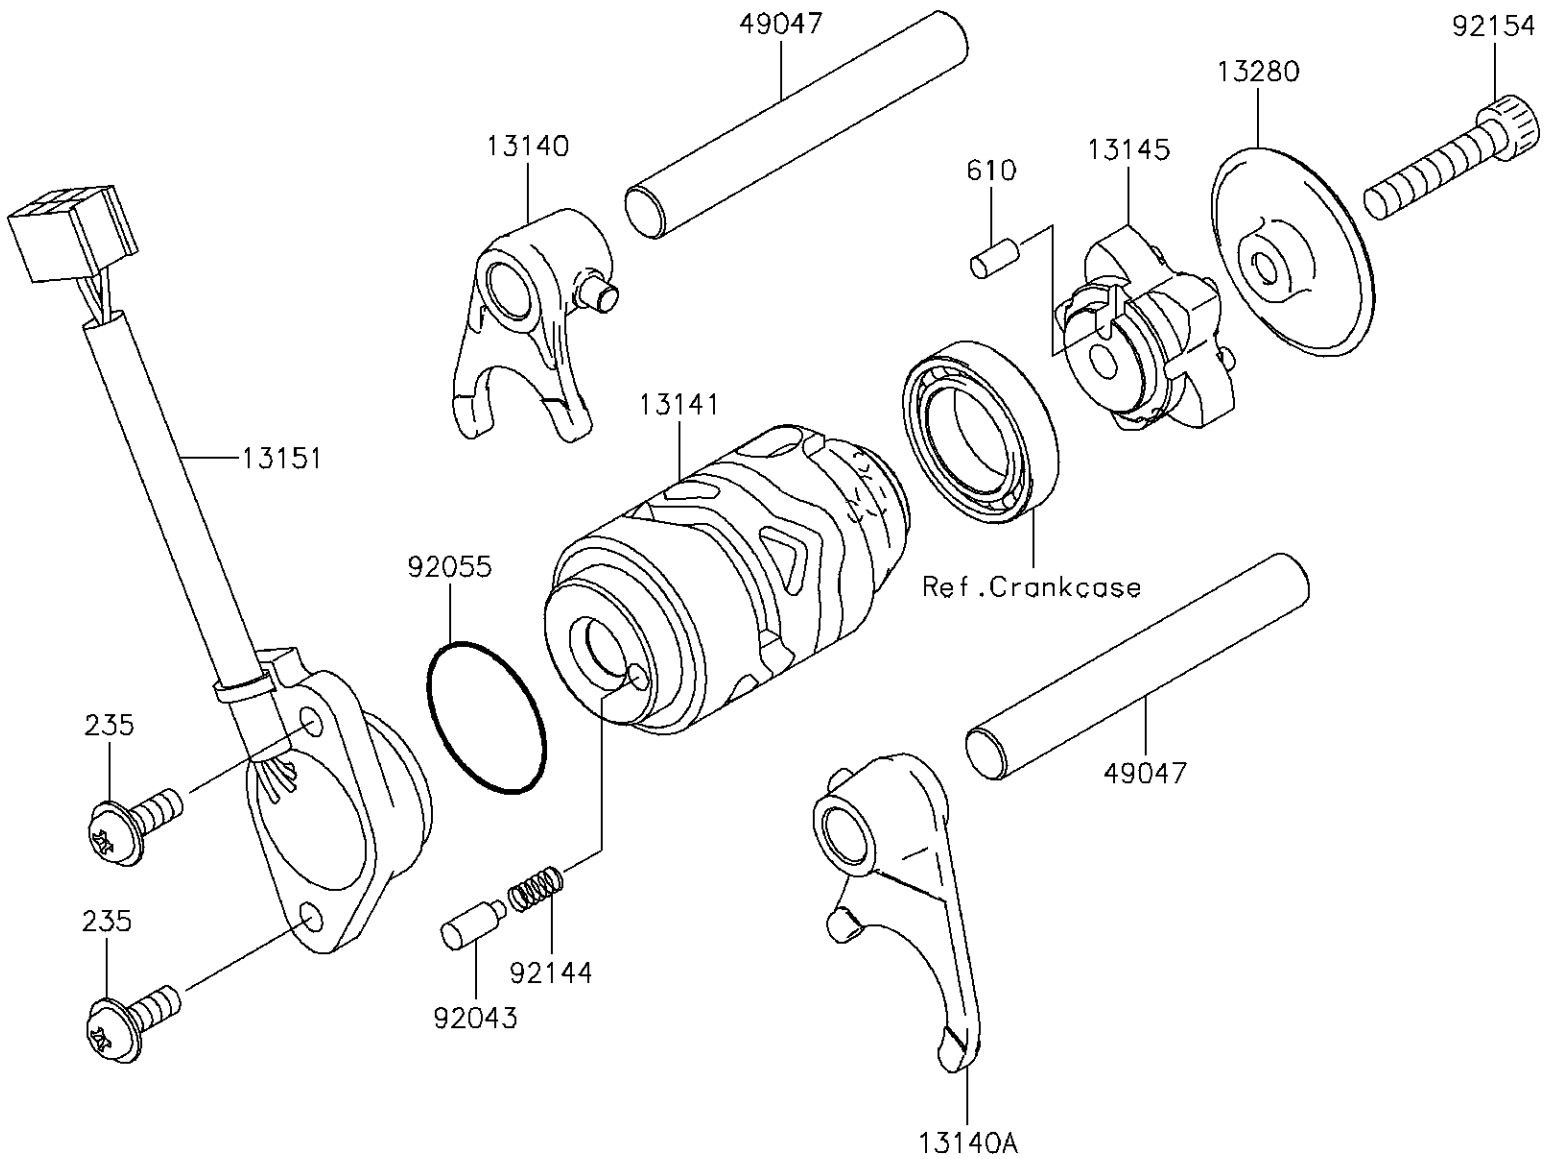

# 2013 KAZE HIT PARTS DIAGRAM

Gear Change Drum/Shift Fork(s)

E1362

## 2013 KAZE HIT PARTS LIST

### Gear Change Drum/Shift Fork(s)

ITEM NAME	PART NUMBER	QUANTITY
SCREW-PAN-WP-CROS,5X14 (Ref # 235)	235AA0514	2
ROLLER,4X8 (Ref # 610)	610A0408	1
FORK-SHIFT (Ref # 13140)	13140-0626	1
FORK-SHIFT (Ref # 13140A)	13140-0627	1
DRUM-CHANGE (Ref # 13141)	13141-1222	1
CAM-CHANGE DRUM (Ref # 13145)	13145-1093	1
SWITCH-COMP,NEUTRAL (Ref # 13151)	13151-0018	1
HOLDER (Ref # 13280)	13280-1228	1
ROD-SHIFT (Ref # 49047)	49047-1058	2
PIN (Ref # 92043)	92043-0718	1
RING-O,27.7X2.4 (Ref # 92055)	92055-0717	1
SPRING (Ref # 92144)	92144-1245	1
BOLT,SOCKET,6X30 (Ref # 92154)	92154-0388	1