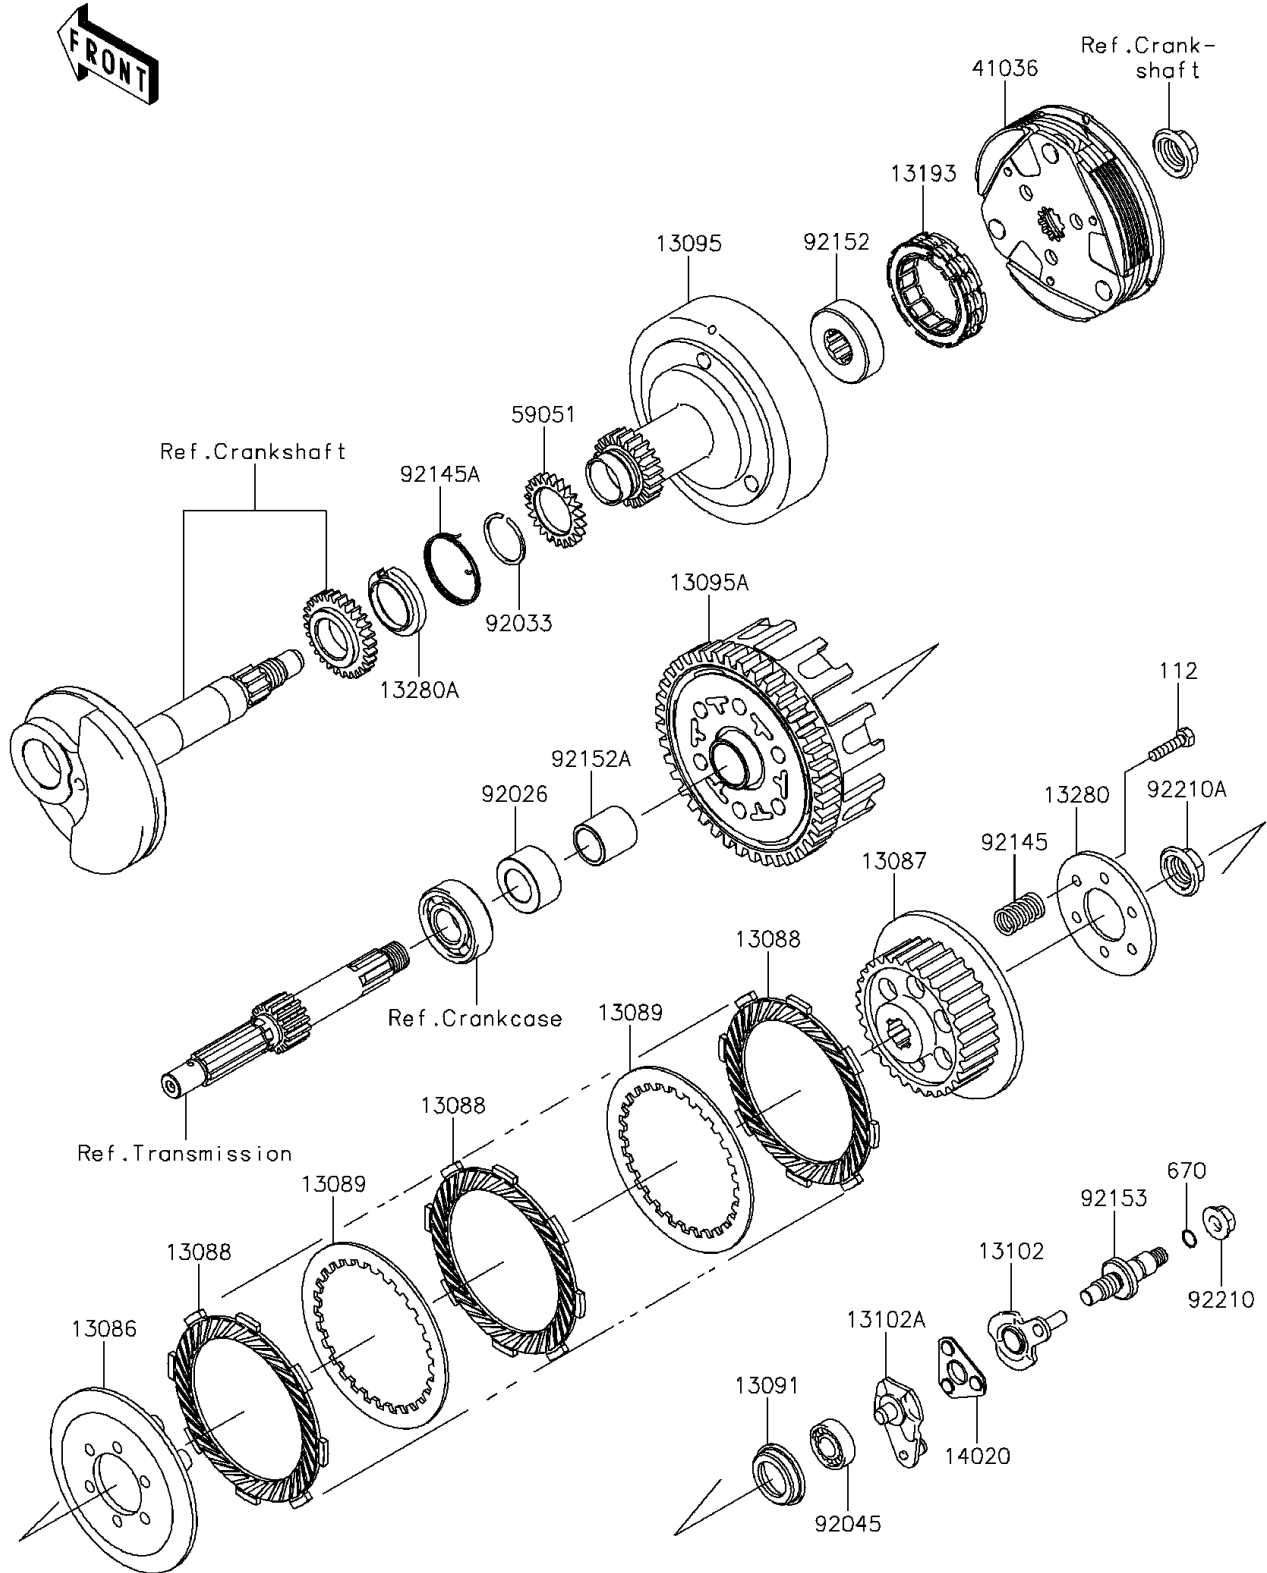

# 2013 KAZE HIT PARTS DIAGRAM

Clutch

E1350

## 2013 KAZE HIT PARTS LIST

### Clutch

ITEM NAME	PART NUMBER	QUANTITY
BOLT-UPSET,5X20 (Ref # 112)	112BA0520	4
O RING,8MM (Ref # 670)	670B1508	1
WHEEL-CLUTCH (Ref # 13086)	13086-1065	1
HUB-CLUTCH (Ref # 13087)	13087-1151	1
PLATE-FRICTION (Ref # 13088)	13088-1142	5
PLATE-CLUTCH (Ref # 13089)	13089-1087	4
HOLDER (Ref # 13091)	13091-1787	1
HOUSING-COMP-CLUTCH (Ref # 13095)	13095-0128	1
HOUSING-COMP-CLUTCH (Ref # 13095A)	13095-1403	1
RELEASE-COMP-CLUTCH (Ref # 13102)	13102-1135	1
RELEASE-COMP-CLUTCH (Ref # 13102A)	13102-1136	1
CLUTCH-ASSY-ONEWAY (Ref # 13193)	13193-0008	1
HOLDER,CLUTCH (Ref # 13280)	13280-0370	1
HOLDER,CLUTCH (Ref # 13280A)	13280-1250	1
RETAINER (Ref # 14020)	14020-0576	1
HUB-ASSY,CLUTCH (Ref # 41036)	41036-0261	1
GEAR-SPUR,CLUTCH,22T (Ref # 59051)	59051-1403	1
SPACER (Ref # 92026)	92026-1605	1
RING-SNAP,23.5MM (Ref # 92033)	92033-1065	1
BEARING-BALL,#628 (Ref # 92045)	92045-1123	1
SPRING,CLUTCH HUB (Ref # 92145)	92145-1456	4
SPRING,CLUTCH HOLDER (Ref # 92145A)	92145-1457	1
COLLAR (Ref # 92152)	92152-0833	1
COLLAR,17X22X22.7 (Ref # 92152A)	92152-1530	1
BOLT,CLUTCH RELEASE (Ref # 92153)	92153-0525	1
NUT,8MM (Ref # 92210)	92210-0773	1
NUT,14MM (Ref # 92210A)	92210-1374	1