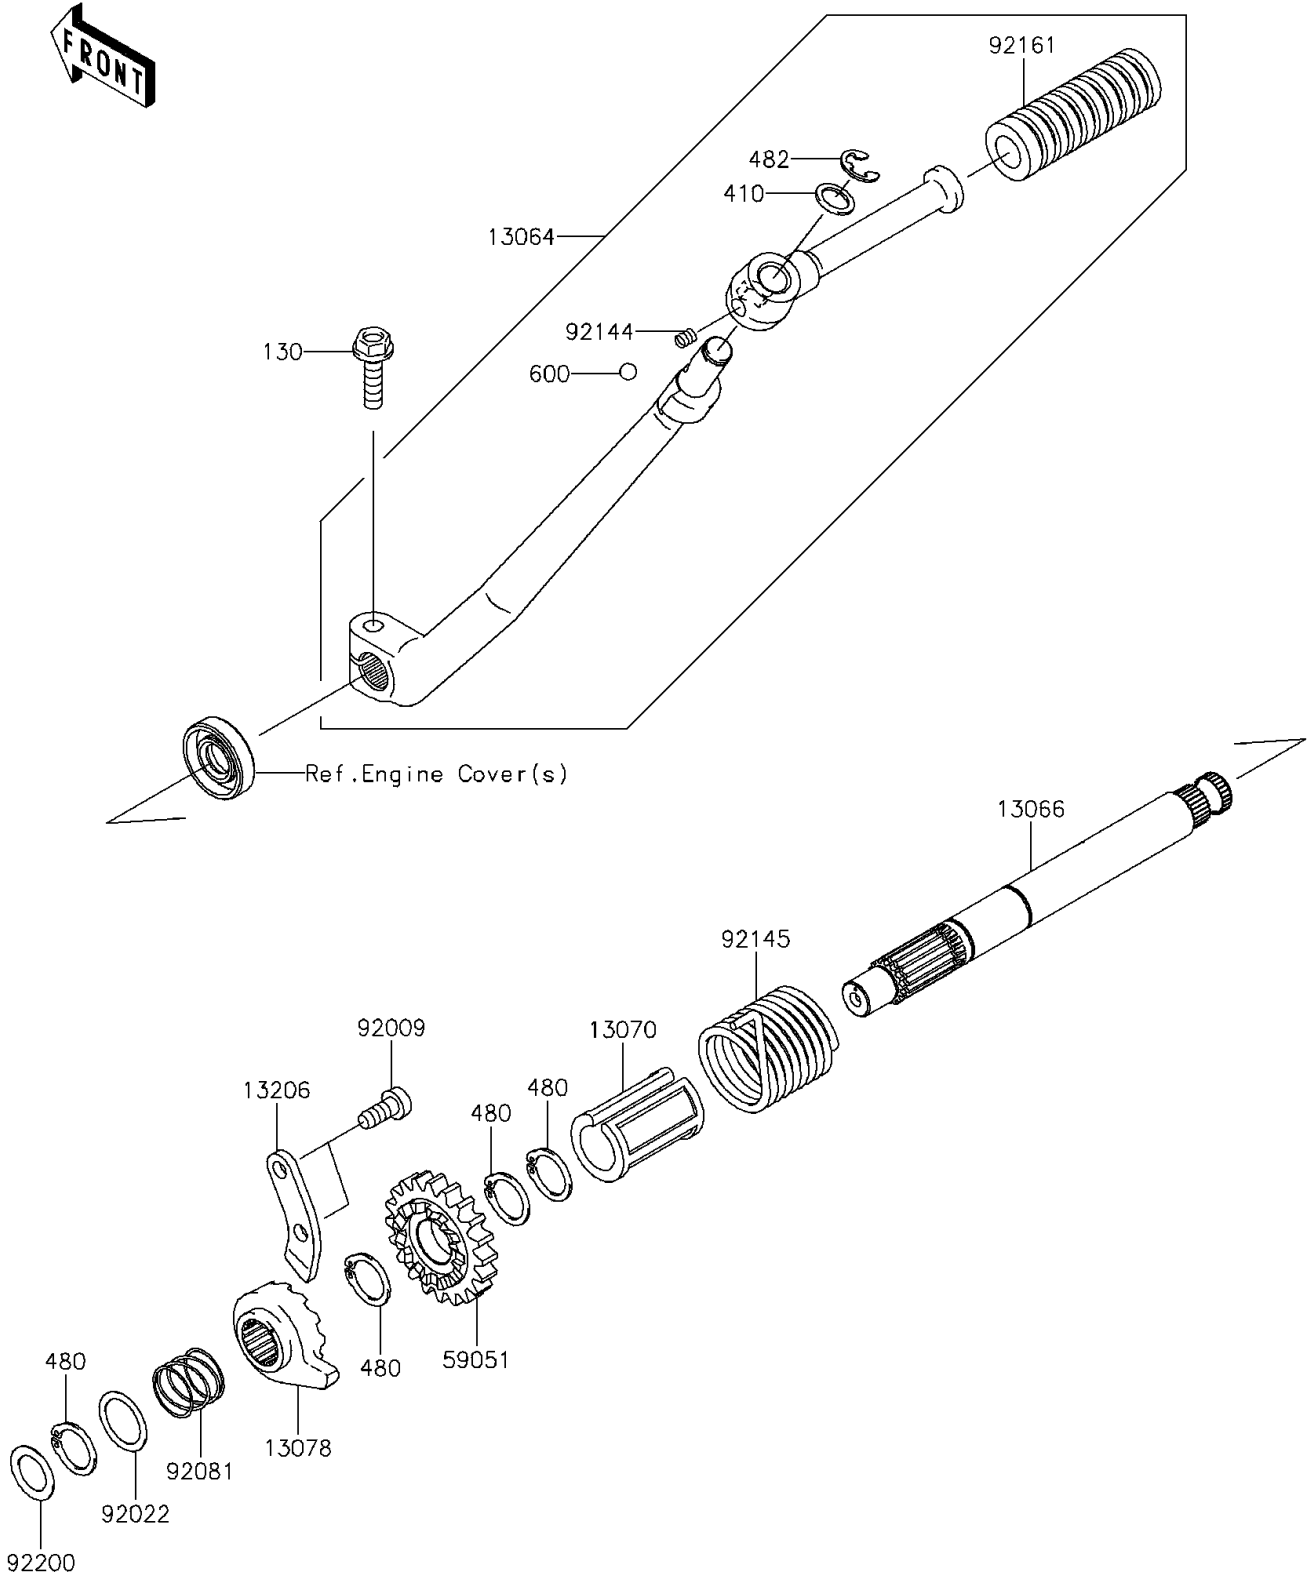

2013 KAZE HIT PARTS DIAGRAM

Kickstarter Mechanism

E1340

2013 KAZE HIT PARTS LIST

Kickstarter Mechanism

ITEM NAME	PART NUMBER	QUANTITY
BOLT-FLANGED,6X22 (Ref # 130)	130CA0622	1
WASHER-PLAIN-SMALL,10MM (Ref # 410)	410AA1000	1
CIRCLIP-TYPE-C,16MM (Ref # 480)	480J1600	4
CIRCLIP-TYPE-E,8MM (Ref # 482)	482EA8000	1
BALL-STEEL,1/4 (Ref # 600)	600A0800	1
LEVER-ASSY-KICK (Ref # 13064)	13064-0055	1
SHAFT-KICK (Ref # 13066)	13066-0062	1
GUIDE,KICK SHAFT (Ref # 13070)	13070-1035	1
RATCHET (Ref # 13078)	13078-0557	1
GUIDE-KICK (Ref # 13206)	13206-1006	1
GEAR-SPUR (Ref # 59051)	59051-0715	1
SCREW,TAPPING (Ref # 92009)	92009-1104	2
WASHER,16.8X22X0.5 (Ref # 92022)	92022-315	1
SPRING,RATCHET (Ref # 92081)	92081-122	1
SPRING,KICK PEDAL (Ref # 92144)	92144-1791	1
SPRING,KICK STARTER (Ref # 92145)	92145-0626	1
DAMPER (Ref # 92161)	92161-1250	1
WASHER,13.2X20X0.5 (Ref # 92200)	92200-0571	1