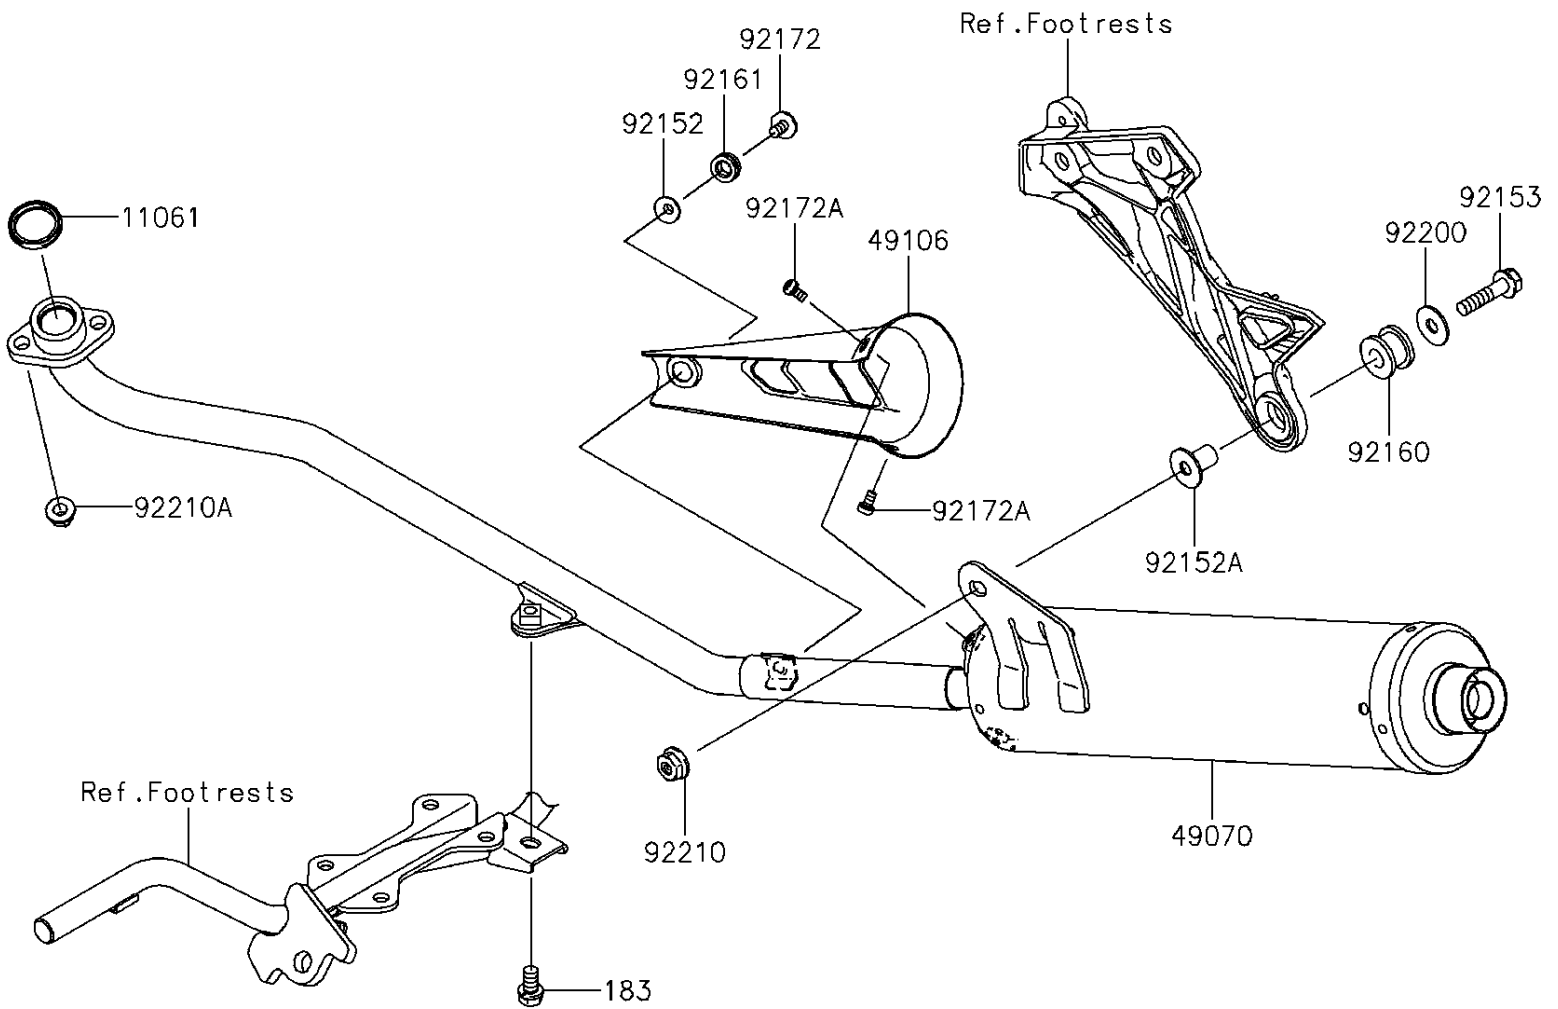

2013 KAZE HIT PARTS DIAGRAM

Muffler(s)

E1140

2013 KAZE HIT PARTS LIST

Muffler(s)

ITEM NAME	PART NUMBER	QUANTITY
BOLT-UPSET-WS-SMALL,8X16 (Ref # 183)	183BA0816	1
GASKET,EXHAUST PIPE (Ref # 11061)	11061-0183	1
MUFFLER-COMP (Ref # 49070)	49070-0728	1
COVER-MUFFLER (Ref # 49106)	49106-0109	1
COLLAR (Ref # 92152)	92152-0334	1
COLLAR (Ref # 92152A)	92152-0676	1
BOLT,8X35 (Ref # 92153)	92153-1186	1
DAMPER,MUFFLER MOUNT (Ref # 92160)	92160-1116	1
DAMPER (Ref # 92161)	92161-0306	1
SCREW (Ref # 92172)	92172-0194	1
SCREW,5X10 (Ref # 92172A)	92172-0490	2
WASHER,8.5X24.5X1.6 (Ref # 92200)	92200-0735	1
NUT,8MM (Ref # 92210)	92210-0177	1
NUT,8MM (Ref # 92210A)	92210-0381	2