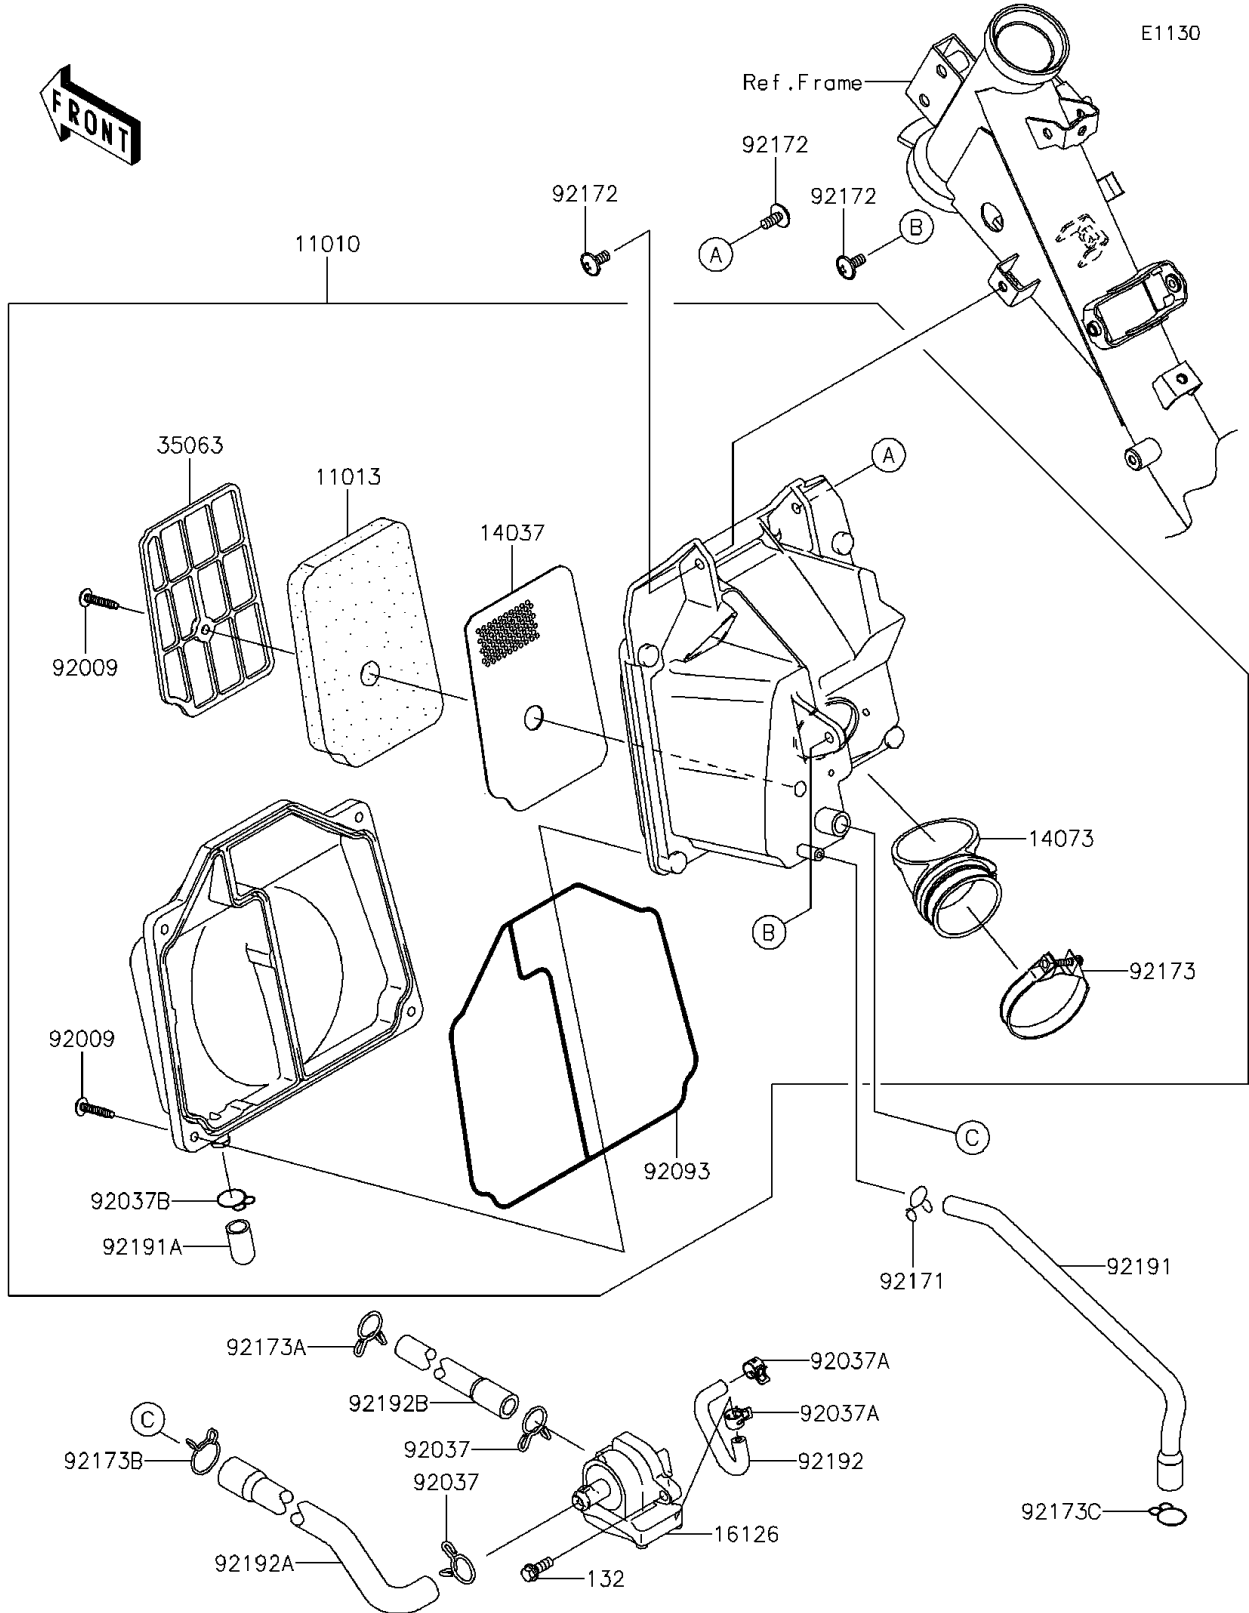

2013 KAZE HIT PARTS DIAGRAM

Air Cleaner

2013 KAZE HIT PARTS LIST

Air Cleaner

ITEM NAME	PART NUMBER	QUANTITY
BOLT-FLANGED-SMALL,6X16 (Ref # 132)	132BA0616	2
FILTER-ASSY-AIR (Ref # 11010)	11010-0725	1
ELEMENT-AIR FILTER (Ref # 11013)	11013-1293	1
SCREEN,AIR FILTER (Ref # 14037)	14037-1297	1
DUCT (Ref # 14073)	14073-1810	1
VALVE,2ND-AIR (Ref # 16126)	16126-0052	1
STAY,AIR FILTER (Ref # 35063)	35063-1210	1
SCREW,5X25 (Ref # 92009)	92009-1986	5
CLAMP (Ref # 92037)	92037-1593	2
CLAMP (Ref # 92037A)	92037-1601	2
CLAMP,14.5MM (Ref # 92037B)	92037-1900	1
SEAL,AIR FILTER (Ref # 92093)	92093-1568	1
CLAMP (Ref # 92171)	92171-1521	1
SCREW,6X14 (Ref # 92172)	92172-0055	3
CLAMP (Ref # 92173)	92173-0784	1
CLAMP,14MM (Ref # 92173A)	92173-0790	1
CLAMP,20MM (Ref # 92173B)	92173-0795	1
CLAMP,15MM (Ref # 92173C)	92173-0814	1
TUBE,BREATHER (Ref # 92191)	92191-1684	1
TUBE,DRAIN (Ref # 92191A)	92191-1685	1
TUBE,FITTING-ACV (Ref # 92192)	92192-0806	1
TUBE,A/C-ACV (Ref # 92192A)	92192-0807	1
TUBE,ACV-HEAD (Ref # 92192B)	92192-1102	1