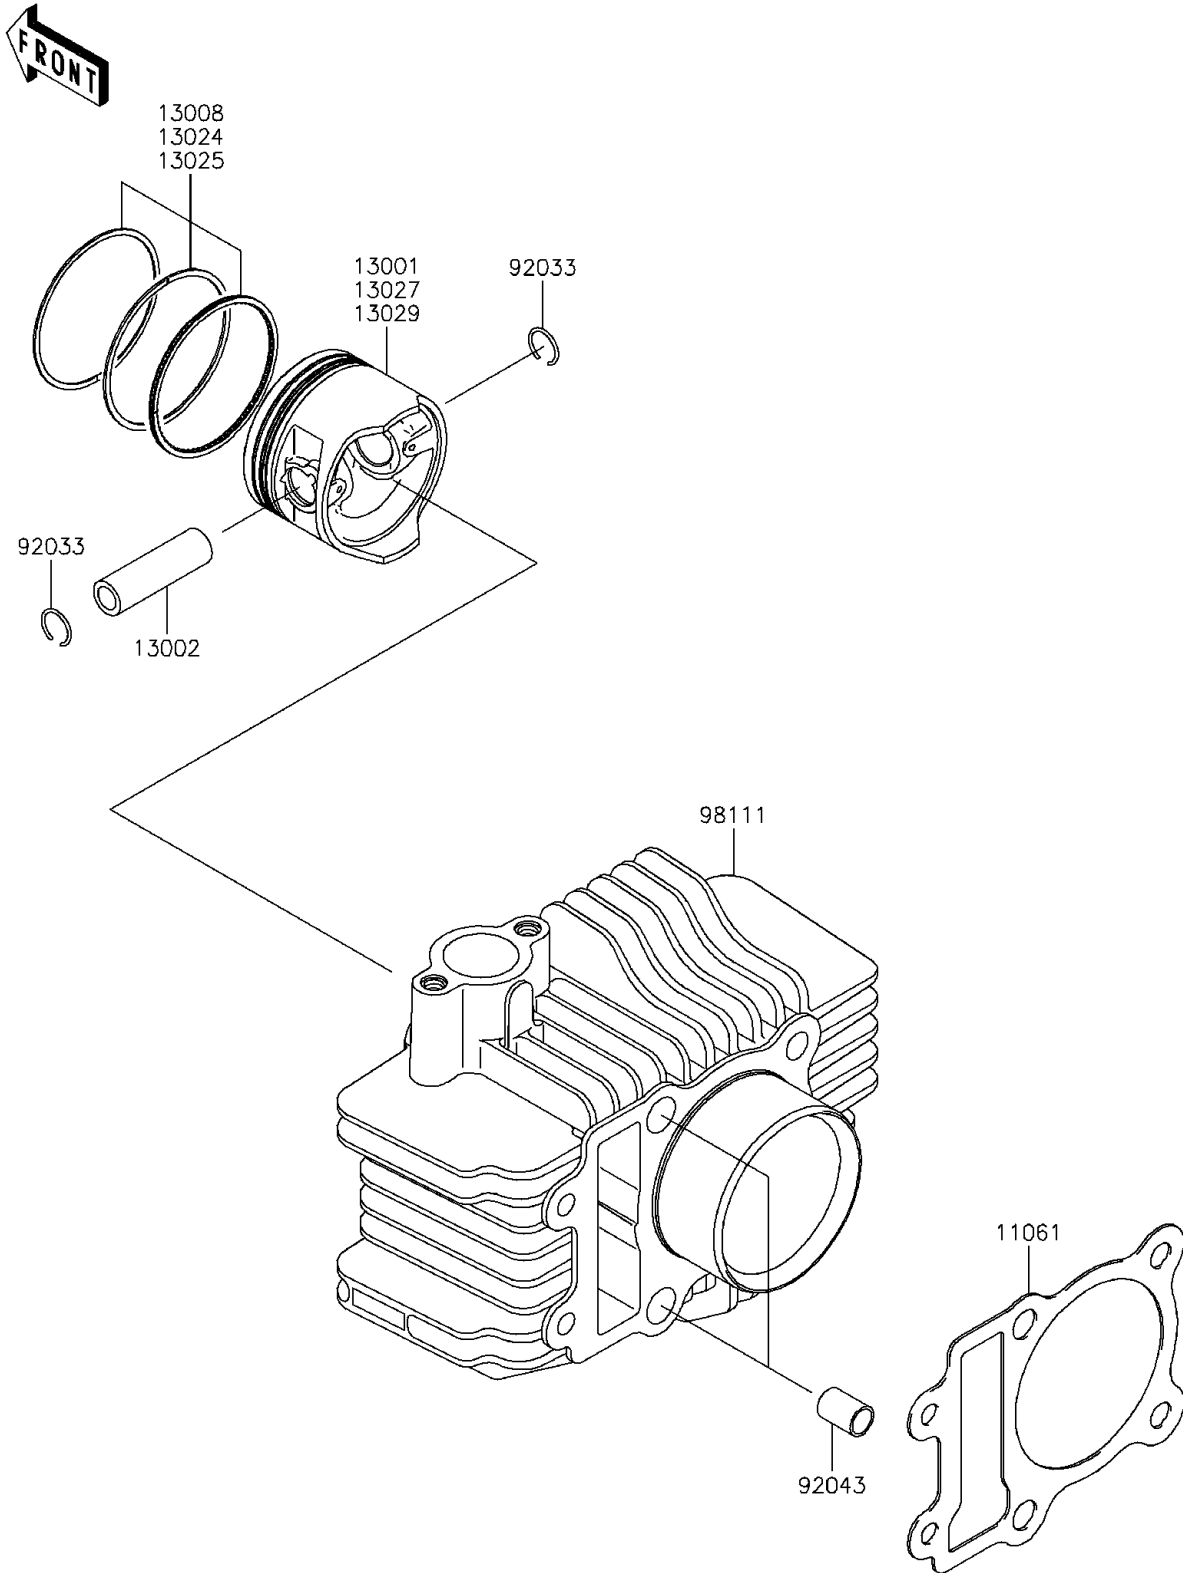

2013 KAZE HIT PARTS DIAGRAM

Cylinder/Piston(s)

E1120

2013 KAZE HIT PARTS LIST

Cylinder/Piston(s)

ITEM NAME	PART NUMBER	QUANTITY
GASKET,CYLINDER BASE (Ref # 11061)	11061-0256	1
PISTON-ENGINE (Ref # 13001)	13001-0721	1
PIN-PISTON (Ref # 13002)	13002-0031	1
RING-SET-PISTON (Ref # 13008)	13008-0011	1
RING-SET-PISTON LL,O/S 1.00 (Ref # 13024)	13024-0007	1
RING-SET-PISTON L,O/S 0.50 (Ref # 13025)	13025-0008	1
PISTON-ENGINE LL (Ref # 13027)	13027-0053	1
PISTON-ENGINE L (Ref # 13029)	13029-0704	1
RING-SNAP (Ref # 92033)	92033-1072	2
PIN,8.2X10X14 (Ref # 92043)	92043-0100	2
CYLINDER-COMP-ENGINE (Ref # 98111)	98111-0065	1