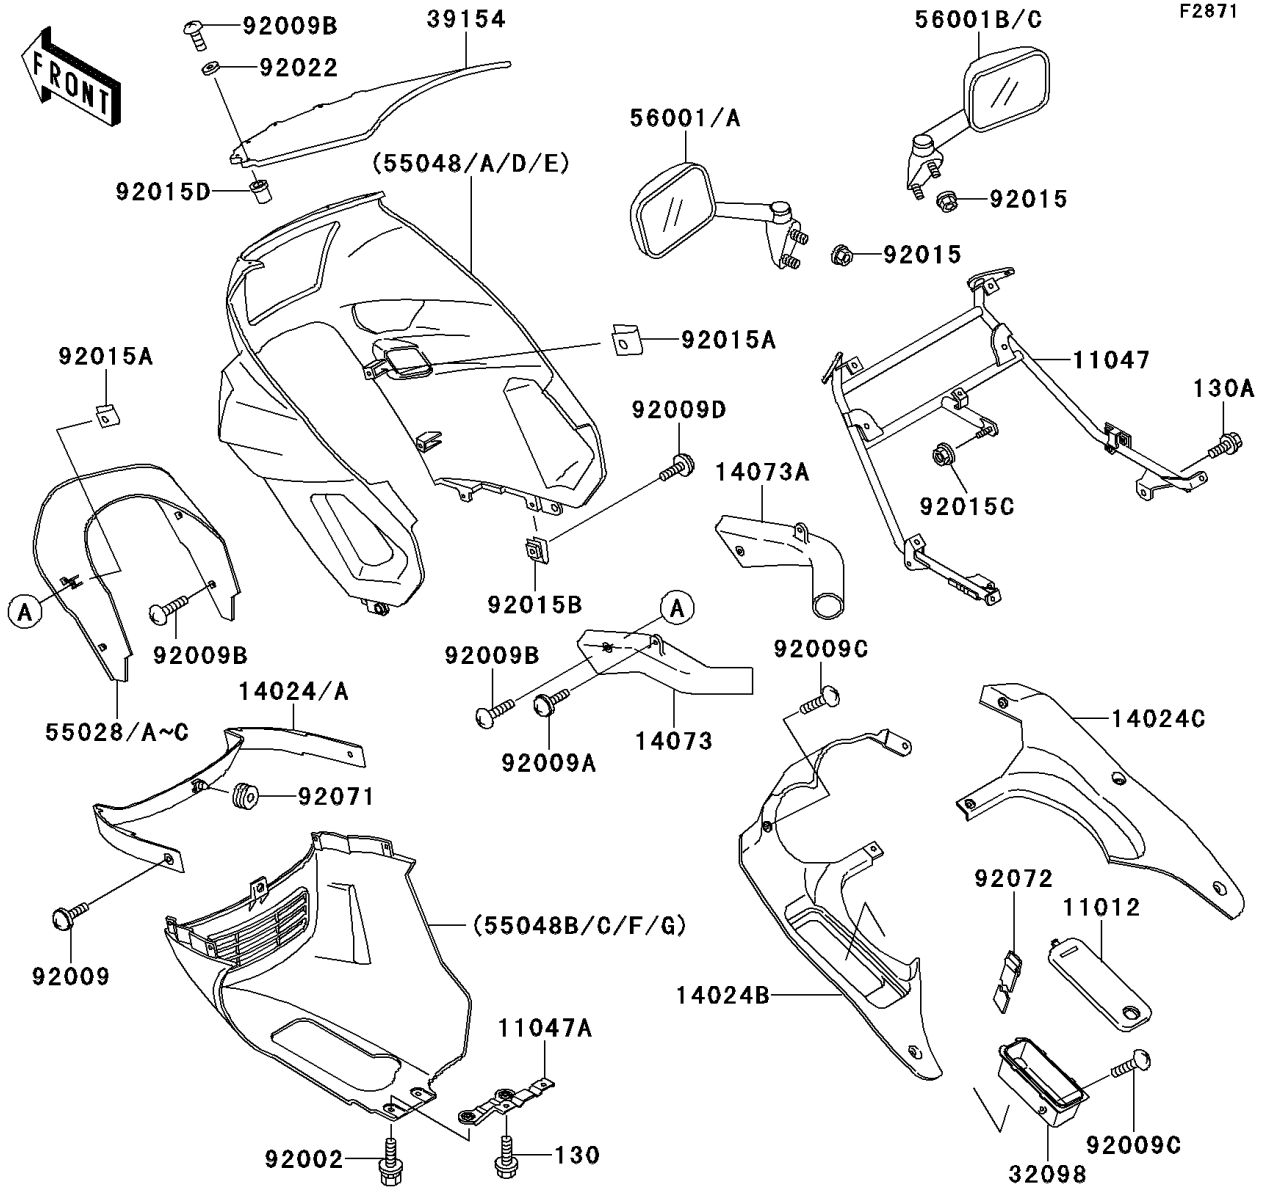

1990 Ninja® ZX™-6 PARTS DIAGRAM

Cowling

1990 Ninja® ZX™-6 PARTS LIST

Cowling

ITEM NAME	PART NUMBER	QUANTITY
CAP,INNER COWLING,LH (Ref # 11012)	11012-1735	1
BRACKET,COWLING (Ref # 11047)	11046-1962	1
BRACKET,LWR COWLING (Ref # 11047A)	11047-1091	1
COVER,INNER COWLING,LH (Ref # 14024B)	14024-1901	1
COVER,INNER COWLING,RH (Ref # 14024C)	14024-1902	1
DUCT,AIR INTAKE,LH (Ref # 14073)	14073-1426	1
DUCT,AIR INTAKE,RH (Ref # 14073A)	14073-1427	1
CASE-TOOL (Ref # 32098)	32098-1093	1
WINDSHIELD (Ref # 39154)	39154-1109	1
MIRROR-ASSY,LH,C.A.BLUE (Ref # 56001)	56001-1392-FC	1
BOLT-FLANGED (Ref # 130)	130J0612	2
BOLT-FLANGED (Ref # 130A)	130J0812	2
MIRROR-ASSY,LH,C.C.RED (Ref # 56001A)	56001-1392-L1	1
MIRROR-ASSY,RH,C.A.BLUE (Ref # 56001B)	56001-1393-FC	1
MIRROR-ASSY,RH,C.C.RED (Ref # 56001C)	56001-1393-L1	1
BOLT,6X16 (Ref # 92002)	92002-1242	2
SCREW,6X14,WHITE (Ref # 92009)	92009-1287	2
SCREW,6X14 (Ref # 92009A)	92009-1288	2
SCREW,5X16,BLACK (Ref # 92009B)	92009-1301	12
SCREW,6X14 (Ref # 92009C)	92009-1611	7
SCREW,6X16 (Ref # 92009D)	92009-1621	4
NUT,FLANGED,6MM (Ref # 92015)	92015-1233	4
NUT,5MM (Ref # 92015A)	92015-1573	6
NUT,6MM (Ref # 92015B)	92015-1602	4
NUT,FLANGED,LOCK,8MM (Ref # 92015C)	92015-1696	1
NUT,WELL,5MM (Ref # 92015D)	92015-1757	6
WASHER,NYLON,5.3X11.5X1.5 (Ref # 92022)	92022-1521	6
GROMMET (Ref # 92071)	92071-056	1
BAND,L=300 (Ref # 92072)	92072-1235	1