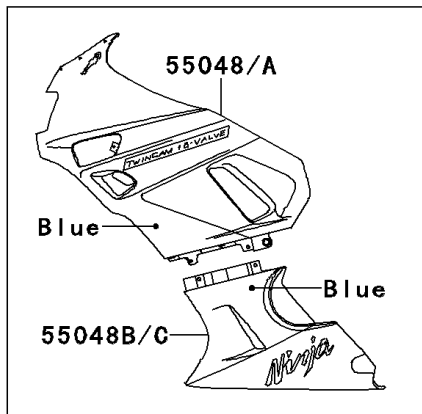

1990 Ninja® ZX™-6 PARTS DIAGRAM

Cowling

1990 Ninja® ZX™-6 PARTS LIST

Cowling

ITEM NAME	PART NUMBER	QUANTITY
CAP,INNER COWLING,LH (Ref # 11012)	11012-1735	1
BRACKET,COWLING (Ref # 11047)	11046-1962	1
BRACKET,LWR COWLING (Ref # 11047A)	11047-1091	1
COVER,INNER COWLING,LH (Ref # 14024B)	14024-1901	1
COVER,INNER COWLING,RH (Ref # 14024C)	14024-1902	1
DUCT,AIR INTAKE,LH (Ref # 14073)	14073-1426	1
DUCT,AIR INTAKE,RH (Ref # 14073A)	14073-1427	1
CASE-TOOL (Ref # 32098)	32098-1093	1
WINDSHIELD (Ref # 39154)	39154-1109	1
MIRROR-ASSY,LH,C.A.BLUE (Ref # 56001)	56001-1392-FC	1
BOLT-FLANGED (Ref # 130)	130J0612	2
BOLT-FLANGED (Ref # 130A)	130J0812	2
MIRROR-ASSY,LH,C.C.RED (Ref # 56001A)	56001-1392-L1	1
MIRROR-ASSY,RH,C.A.BLUE (Ref # 56001B)	56001-1393-FC	1
MIRROR-ASSY,RH,C.C.RED (Ref # 56001C)	56001-1393-L1	1
BOLT,6X16 (Ref # 92002)	92002-1242	2
SCREW,6X14,WHITE (Ref # 92009)	92009-1287	2
SCREW,6X14 (Ref # 92009A)	92009-1288	2
SCREW,5X16,BLACK (Ref # 92009B)	92009-1301	12
SCREW,6X14 (Ref # 92009C)	92009-1611	7
SCREW,6X16 (Ref # 92009D)	92009-1621	4
NUT,FLANGED,6MM (Ref # 92015)	92015-1233	4
NUT,5MM (Ref # 92015A)	92015-1573	6
NUT,6MM (Ref # 92015B)	92015-1602	4
NUT,FLANGED,LOCK,8MM (Ref # 92015C)	92015-1696	1
NUT,WELL,5MM (Ref # 92015D)	92015-1757	6
WASHER,NYLON,5.3X11.5X1.5 (Ref # 92022)	92022-1521	6
GROMMET (Ref # 92071)	92071-056	1
BAND,L=300 (Ref # 92072)	92072-1235	1