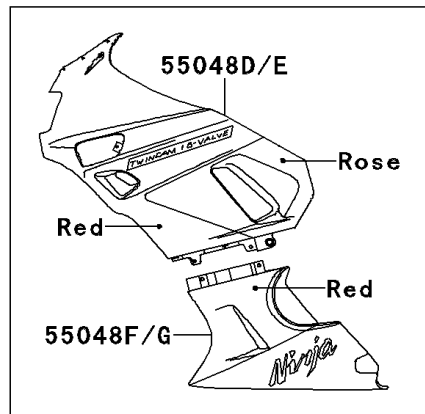

1990 Ninja® ZX™-6 PARTS DIAGRAM

Cowling

1990 Ninja® ZX™-6 PARTS LIST

Cowling

ITEM NAME	PART NUMBER	QUANTITY
CAP,INNER COWLING,LH (Ref # 11012)	11012-1735	1
BRACKET,COWLING (Ref # 11047)	11046-1962	1
BRACKET,LWR COWLING (Ref # 11047A)	11047-1091	1
COVER,INNER COWLING,LH (Ref # 14024B)	14024-1901	1
COVER,INNER COWLING,RH (Ref # 14024C)	14024-1902	1
DUCT,AIR INTAKE,LH (Ref # 14073)	14073-1426	1
DUCT,AIR INTAKE,RH (Ref # 14073A)	14073-1427	1
CASE-TOOL (Ref # 32098)	32098-1093	1
WINDSHIELD (Ref # 39154)	39154-1109	1
MIRROR-ASSY,LH,C.A.BLUE (Ref # 56001)	56001-1392-FC	1
BOLT-FLANGED (Ref # 130)	130J0612	2
BOLT-FLANGED (Ref # 130A)	130J0812	2
MIRROR-ASSY,LH,C.C.RED (Ref # 56001A)	56001-1392-L1	1
MIRROR-ASSY,RH,C.A.BLUE (Ref # 56001B)	56001-1393-FC	1
MIRROR-ASSY,RH,C.C.RED (Ref # 56001C)	56001-1393-L1	1
BOLT,6X16 (Ref # 92002)	92002-1242	2
SCREW,6X14,WHITE (Ref # 92009)	92009-1287	2
SCREW,6X14 (Ref # 92009A)	92009-1288	2
SCREW,5X16,BLACK (Ref # 92009B)	92009-1301	12
SCREW,6X14 (Ref # 92009C)	92009-1611	7
SCREW,6X16 (Ref # 92009D)	92009-1621	4
NUT,FLANGED,6MM (Ref # 92015)	92015-1233	4
NUT,5MM (Ref # 92015A)	92015-1573	6
NUT,6MM (Ref # 92015B)	92015-1602	4
NUT,FLANGED,LOCK,8MM (Ref # 92015C)	92015-1696	1
NUT,WELL,5MM (Ref # 92015D)	92015-1757	6
WASHER,NYLON,5.3X11.5X1.5 (Ref # 92022)	92022-1521	6
GROMMET (Ref # 92071)	92071-056	1
BAND,L=300 (Ref # 92072)	92072-1235	1