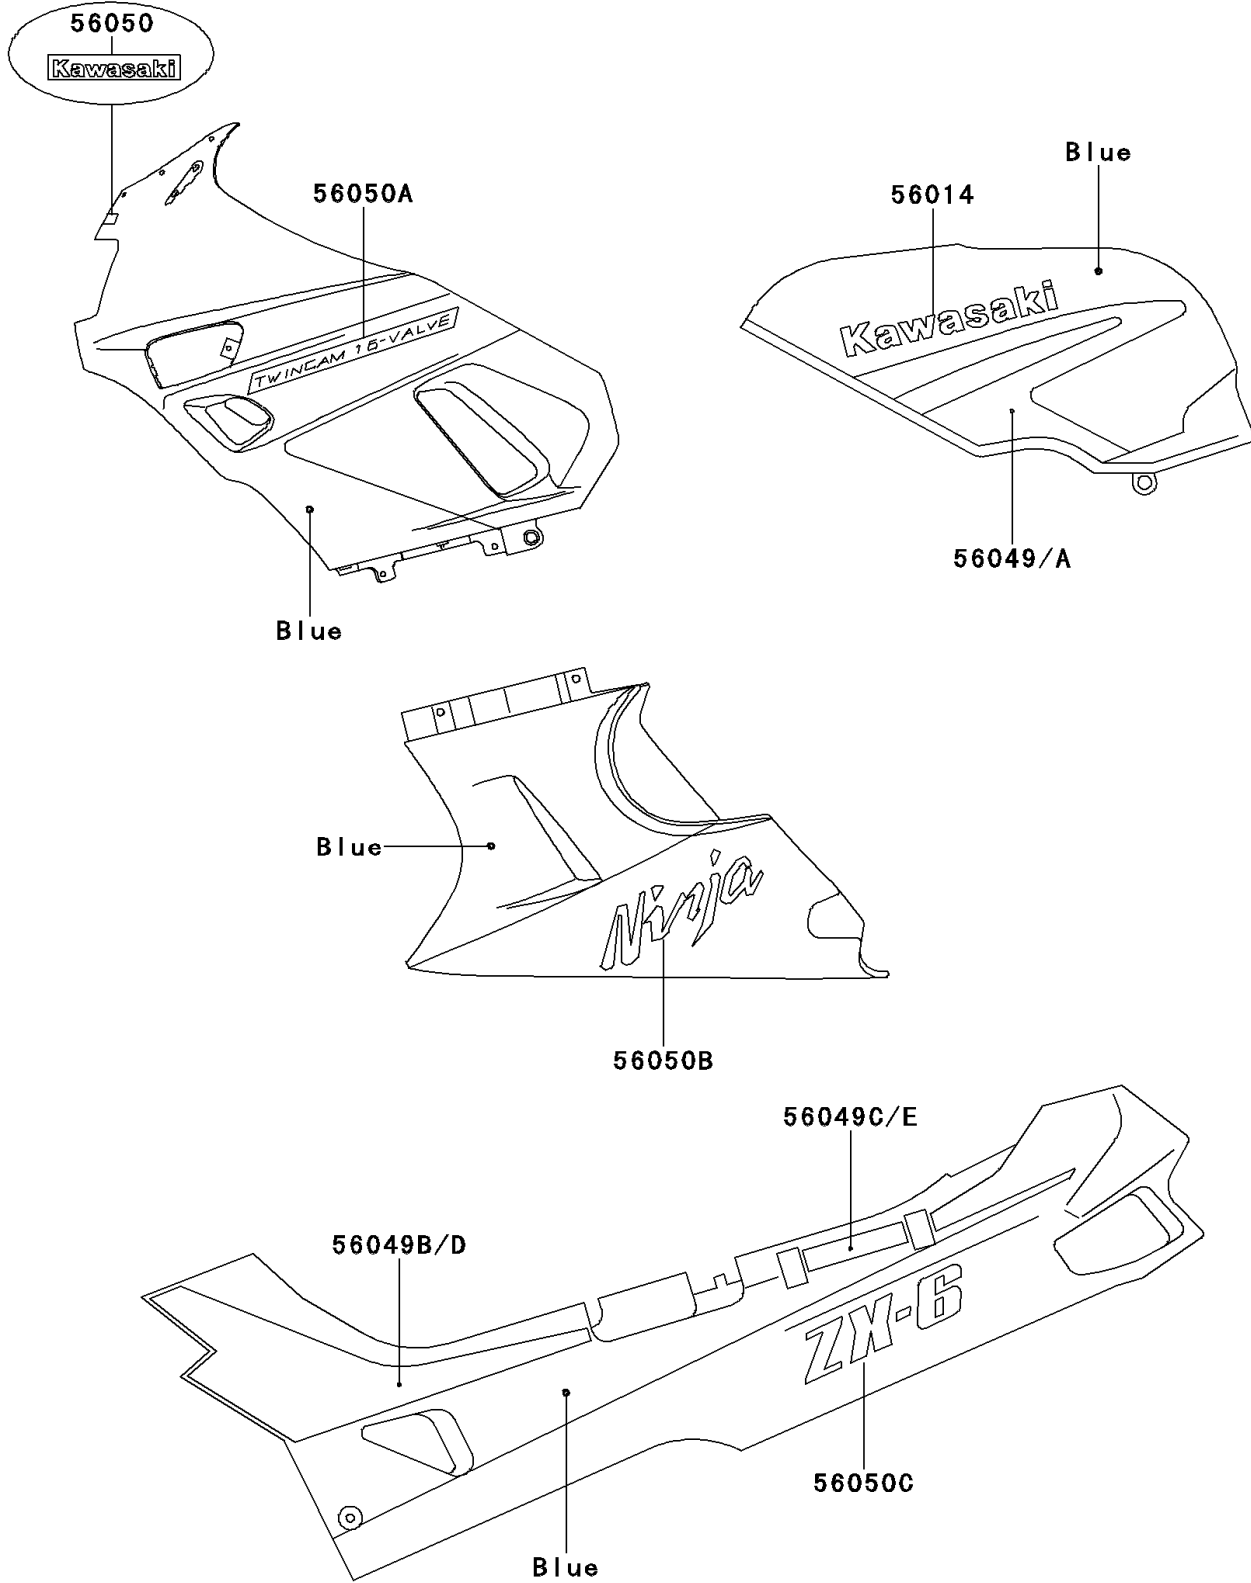

1990 Ninja® ZX™-6 PARTS DIAGRAM

Decal(Blue/Blue)

F2861A

1990 Ninja® ZX™-6 PARTS LIST

Decal(Blue/Blue)

ITEM NAME	PART NUMBER	QUANTITY
EMBLEM,FUEL TANK,KAWASAKI (Ref # 56014)	56014-1256	2
PATTERN,FUEL TANK,LH (Ref # 56049)	56049-1578	1
PATTERN,FUEL TANK,RH (Ref # 56049A)	56049-1579	1
PATTERN,SIDE COVER,FR,LH (Ref # 56049B)	56049-1580	1
PATTERN,SIDE COVER,RR,LH (Ref # 56049C)	56049-1581	1
PATTERN,SIDE COVER,FR,RH (Ref # 56049D)	56049-1582	1
PATTERN,SIDE COVER,RR,RH (Ref # 56049E)	56049-1583	1
MARK,KAWASAKI (Ref # 56050)	56050-1513	1
MARK,TWIN CAM 16-VALVE (Ref # 56050A)	56050-1515	2
MARK,NINJA (Ref # 56050B)	56050-1517	2
MARK,ZX-6 (Ref # 56050C)	56050-1521	2