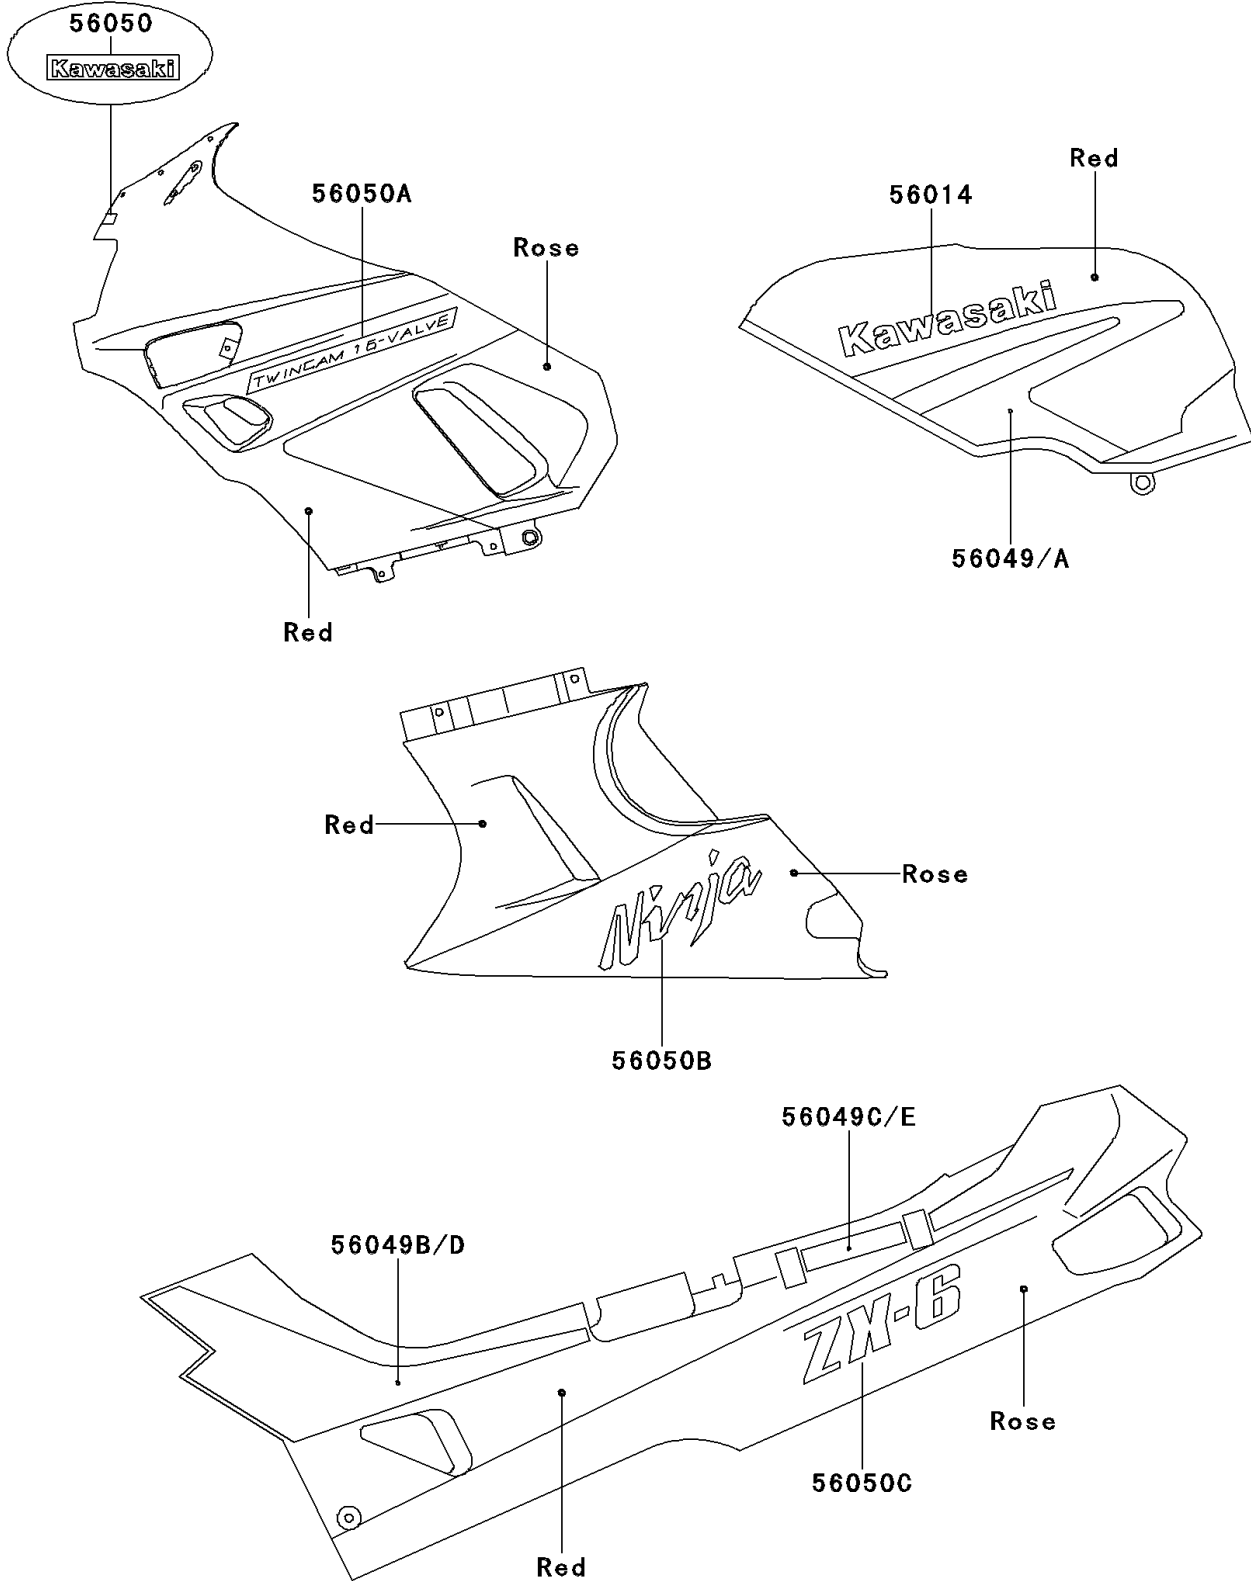

1990 Ninja® ZX™-6 PARTS DIAGRAM

Decal(Red/Rose)

F2861

1990 Ninja® ZX™-6 PARTS LIST

Decal(Red/Rose)

ITEM NAME	PART NUMBER	QUANTITY
EMBLEM,FUEL TANK,KAWASAKI (Ref # 56014)	56014-1257	2
PATTERN,FUEL TANK,LH (Ref # 56049)	56049-1584	1
PATTERN,FUEL TANK,RH (Ref # 56049A)	56049-1585	1
PATTERN,SIDE COVER,FR,LH (Ref # 56049B)	56049-1586	1
PATTERN,SIDE COVER,RR,LH (Ref # 56049C)	56049-1587	1
PATTERN,SIDE COVER,FR,RH (Ref # 56049D)	56049-1588	1
PATTERN,SIDE COVER,RR,RH (Ref # 56049E)	56049-1589	1
MARK,KAWASAKI (Ref # 56050)	56050-1514	1
MARK,TWIN CAM 16-VALVE (Ref # 56050A)	56050-1516	2
MARK,NINJA (Ref # 56050B)	56050-1518	2
MARK,ZX-6 (Ref # 56050C)	56050-1522	2