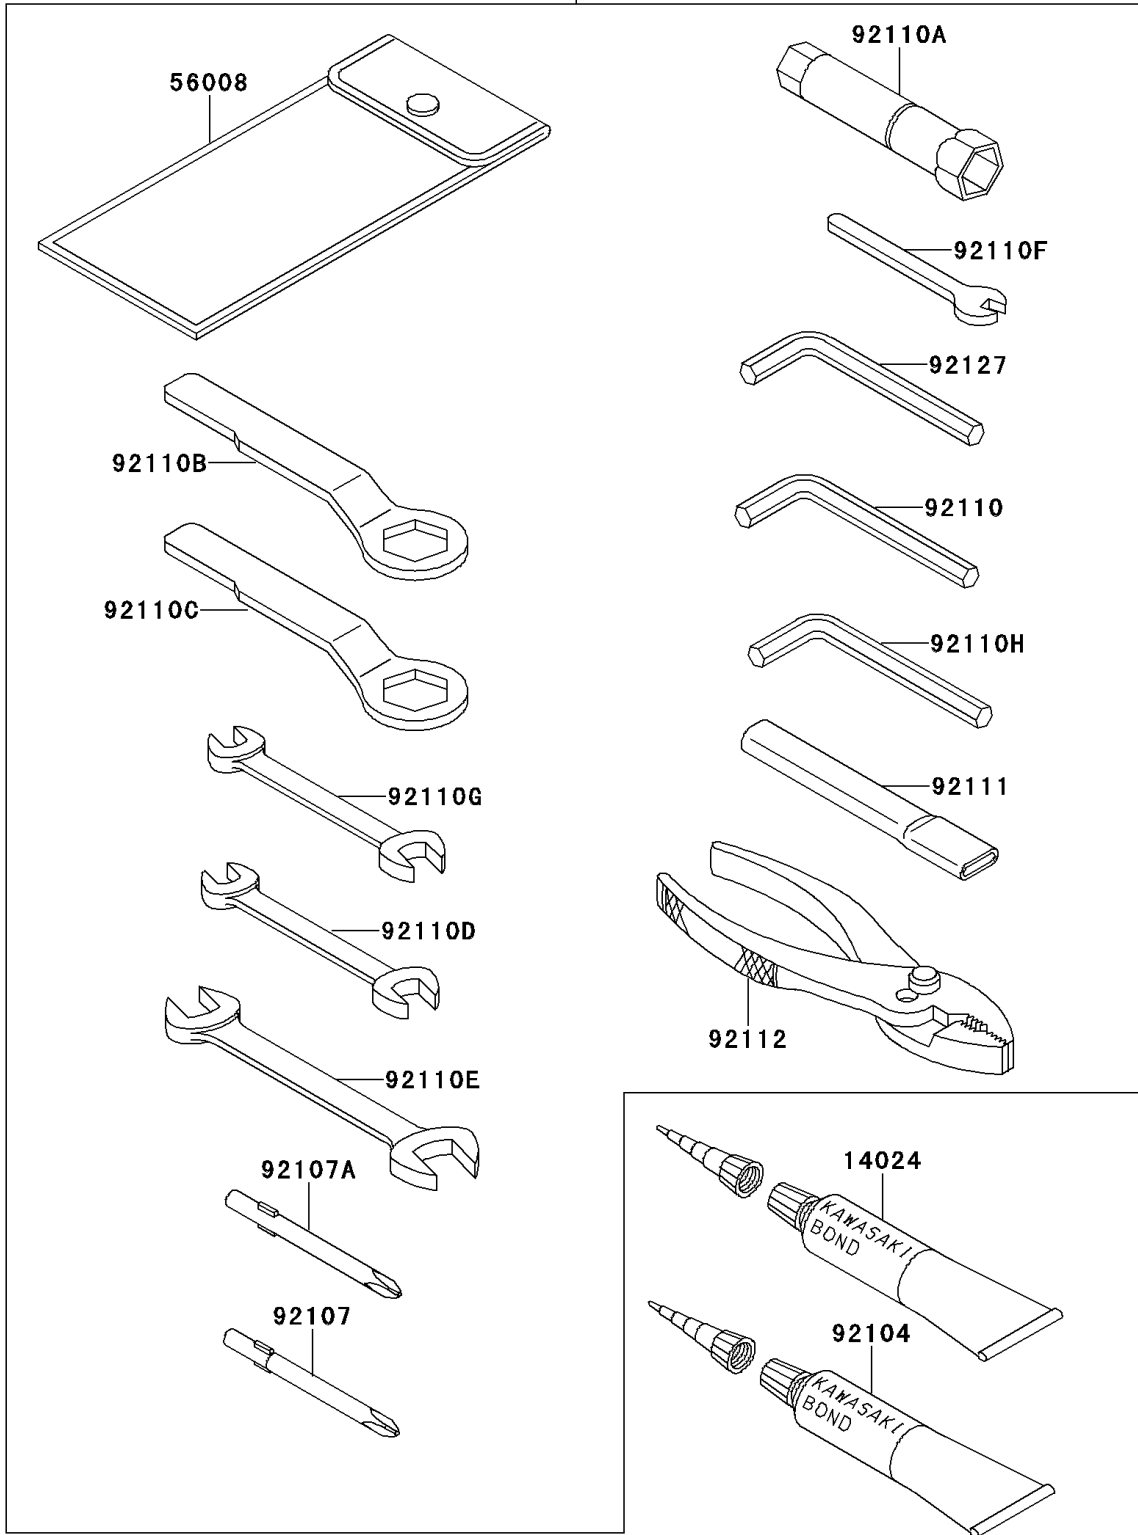

1990 Ninja® ZX™-6 PARTS DIAGRAM

Tool

56007

F2810

1990 Ninja® ZX™-6 PARTS LIST

Tool

ITEM NAME	PART NUMBER	QUANTITY
THREE BOND TB1211,HT/RS,WHITE (Ref # 14024)	56019-120	1
TOOL-KIT (Ref # 56007)	56007-1351	1
BAG,TOOL (Ref # 56008)	56008-1019	1
GASKET-LIQUID,TUBE,100G,BLACK (Ref # 92104)	92104-1003	1
TOOL-DRIVER,#3PHILLIPS (Ref # 92107)	92107-005	1
TOOL-DRIVER,#2PHILLIPS (Ref # 92107A)	92107-1053	1
TOOL-WRENCH,ALLEN,5MM (Ref # 92110)	92110-1015	1
TOOL-WRENCH,BOX,16MM (Ref # 92110A)	92110-1146	1
TOOL-WRENCH,BOX END,24MM (Ref # 92110B)	92110-1150	1
TOOL-WRENCH,BOX END,19MM (Ref # 92110C)	92110-1151	1
TOOL-WRENCH,OPEN END,10X12 (Ref # 92110D)	92110-1152	1
TOOL-WRENCH,OPEN END,14X17 (Ref # 92110E)	92110-1153	1
TOOL-WRENCH,OPEN END,6MM (Ref # 92110F)	92110-1157	1
TOOL-WRENCH,OPEN END,8X10 (Ref # 92110G)	92126-001	1
TOOL-WRENCH,ALLEN,6MM (Ref # 92110H)	92127-003	1
TOOL-BAR,BOX END WRENCH (Ref # 92111)	92111-1051	1
TOOL-PLIERS (Ref # 92112)	92112-003	1
TOOL-WRENCH,ALLEN,8MM (Ref # 92127)	92127-002	1