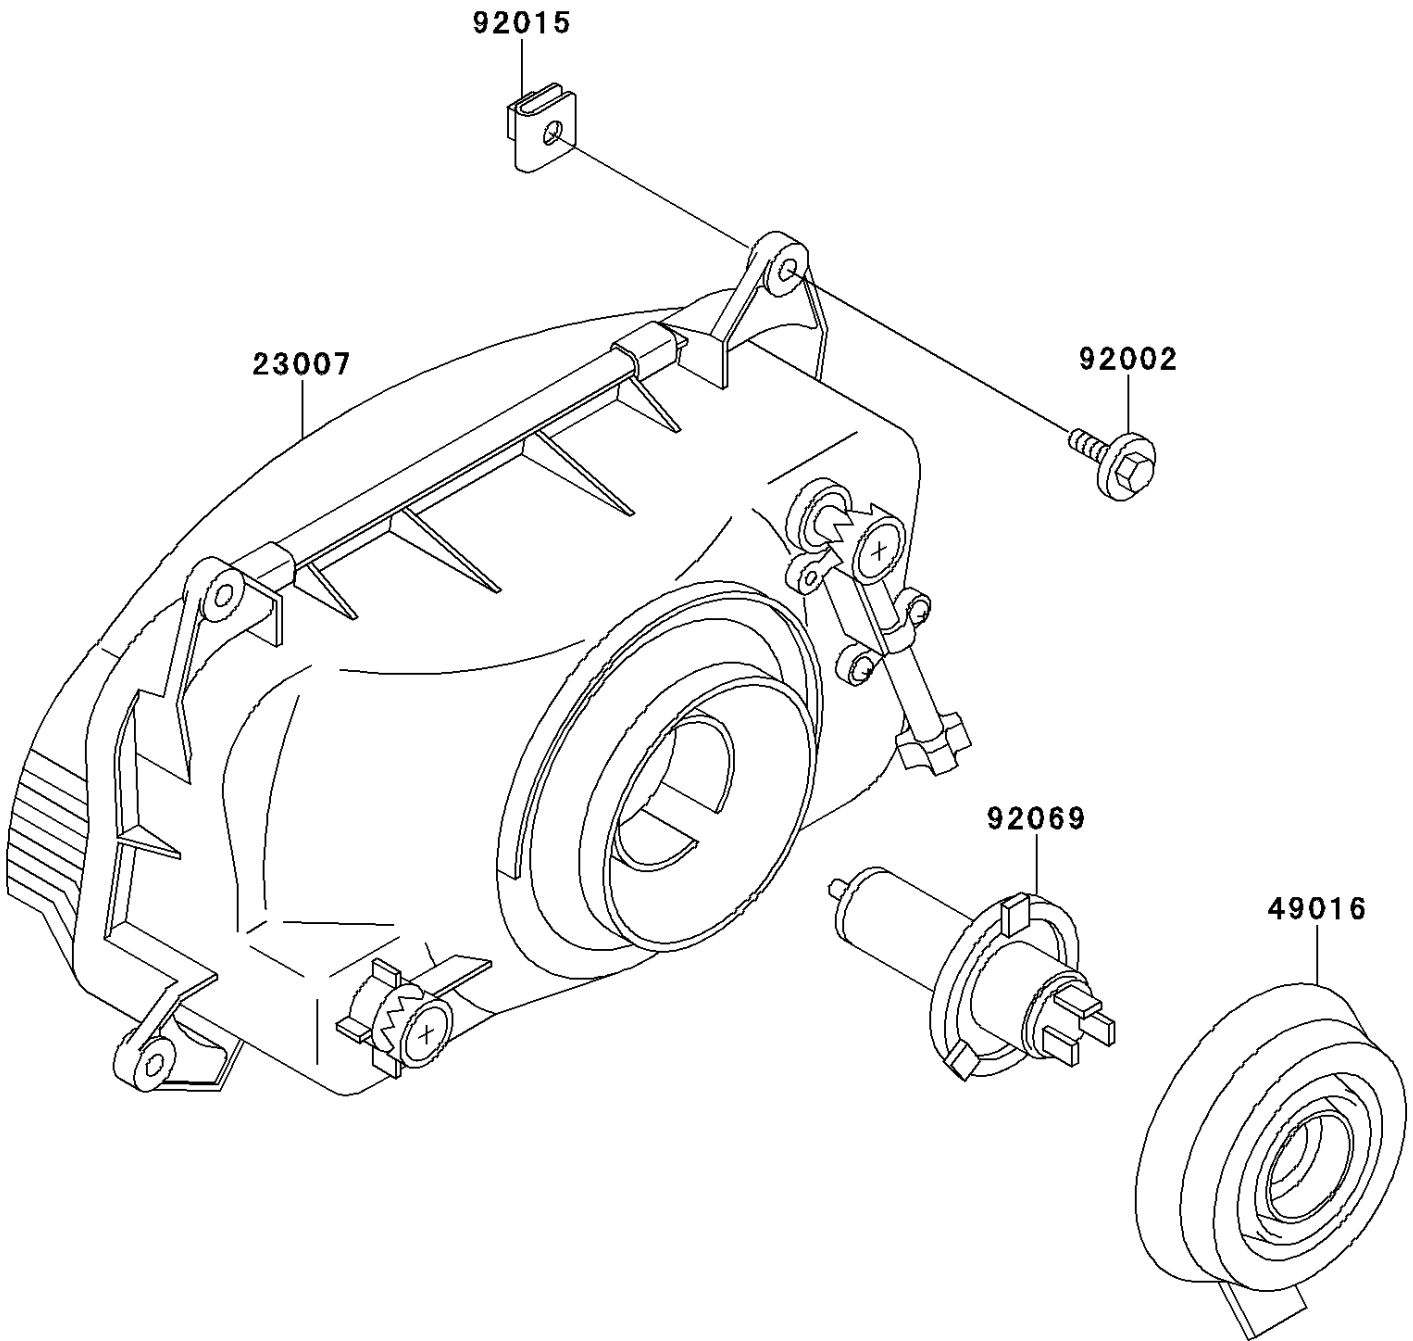

1990 Ninja® ZX™-6 PARTS DIAGRAM

Head Lamp

F2710

1990 Ninja® ZX™-6 PARTS LIST

Head Lamp

| ITEM NAME | PART NUMBER | QUANTITY |
|---|-------------|----------|
| LENS-COMP,HEAD LAMP (Ref # 23007) | 23007-1228 | 1 |
| COVER-SEAL,HEAD LAMP SOCKET (Ref # 49016) | 49016-1137 | 1 |
| BOLT,6X22 (Ref # 92002) | 92002-1262 | 4 |
| NUT,6MM (Ref # 92015) | 92015-1094 | 4 |
| BULB,12V 60/55W,H4 (Ref # 92069) | 92069-1002 | 1 |