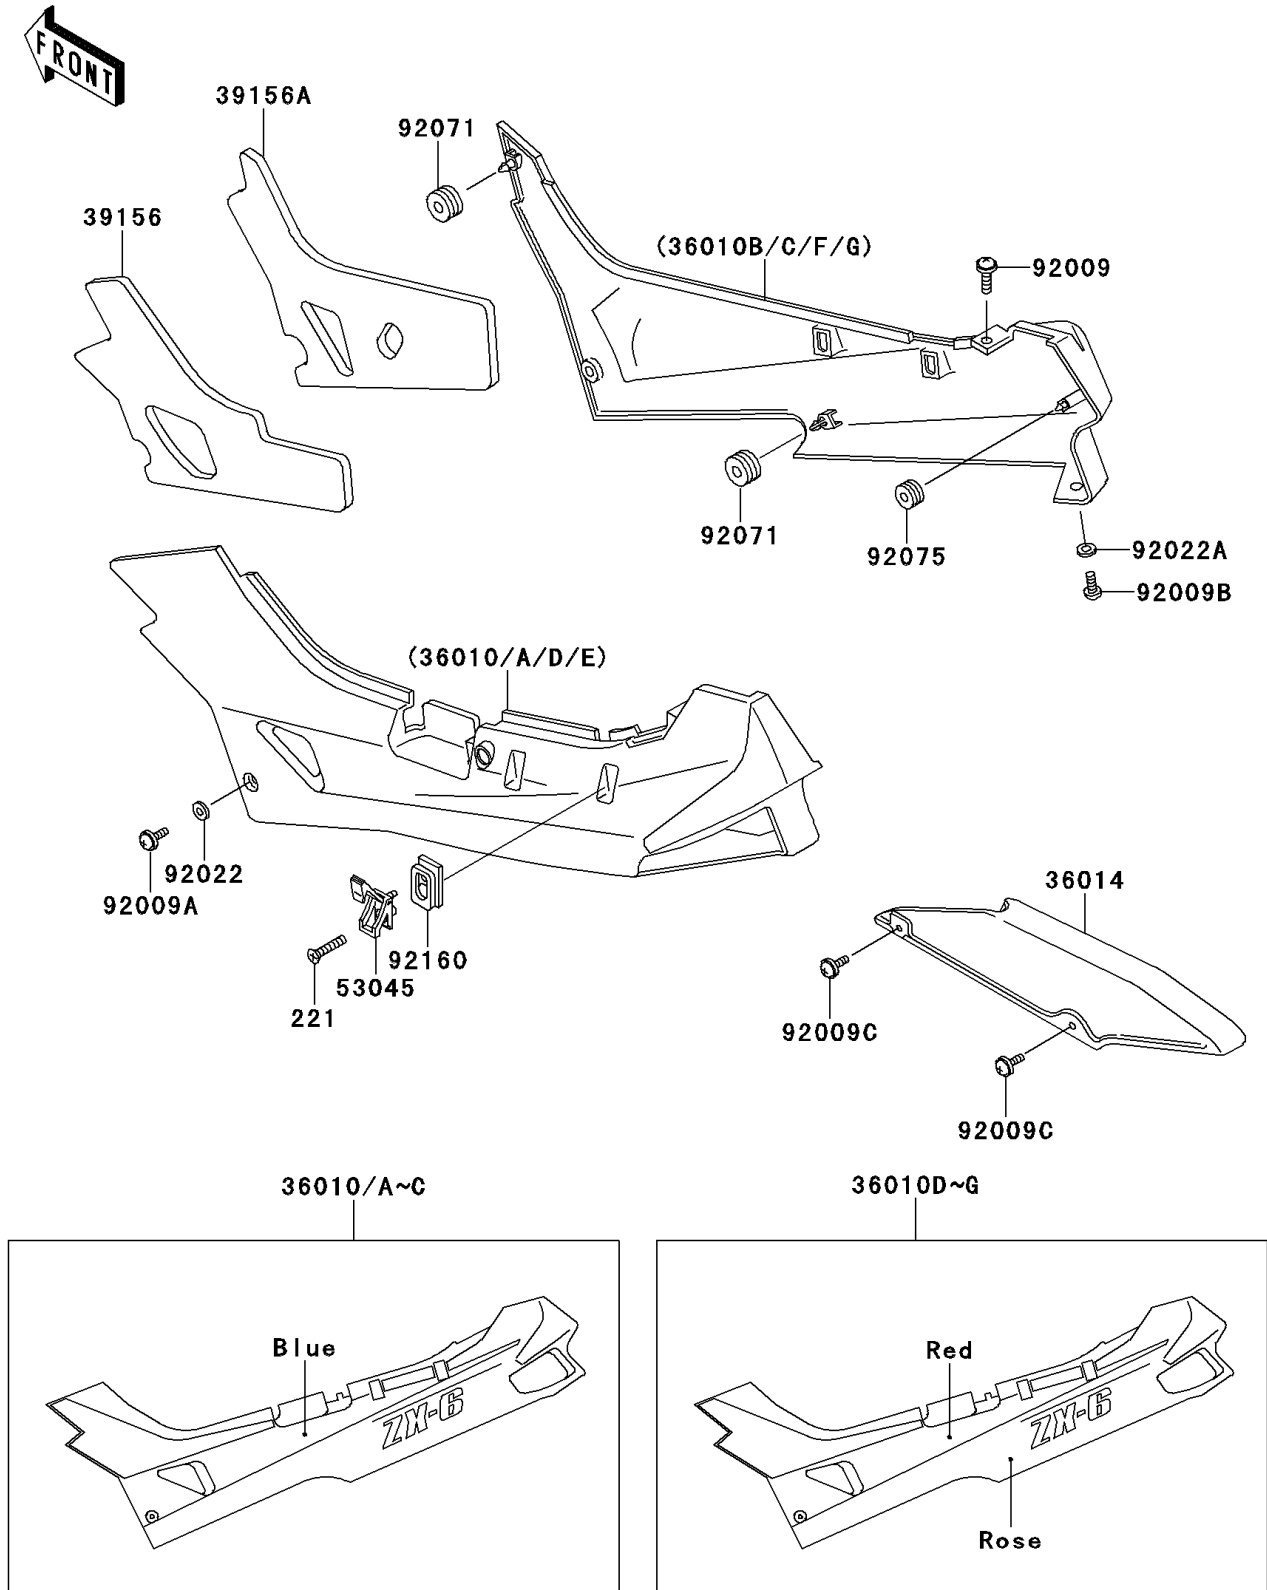

# 1990 Ninja® ZX™-6 PARTS DIAGRAM

Side Cover/Chain Case

F2610

# 1990 Ninja® ZX™-6 PARTS LIST

## Side Cover/Chain Case

ITEM NAME	PART NUMBER	QUANTITY
SCREW-CSK-CROS (Ref # 221)	221E0625	4
CASE-CHAIN (Ref # 36014)	36014-1164	1
PAD,SIDE COVER,LH (Ref # 39156)	39156-1202	1
PAD,SIDE COVER,RH (Ref # 39156A)	39156-1203	1
HOOK-ASSY,TOOL BOX (Ref # 53045)	53045-1053	4
SCREW,6X18,BLACK (Ref # 92009)	92009-1181	2
SCREW,6X14 (Ref # 92009A)	92009-1288	2
SCREW,5X16,BLACK (Ref # 92009B)	92009-1301	2
SCREW,6X10 (Ref # 92009C)	92009-1402	2
WASHER,6.5X16X1 (Ref # 92022)	92022-1143	2
WASHER,NYLON,5.3X11.5X1.5 (Ref # 92022A)	92022-1521	2
GROMMET (Ref # 92071)	92071-056	4
DAMPER (Ref # 92075)	92075-1629	2
DAMPER,ROPE HOOK (Ref # 92160)	92160-1042	4
COVER-SIDE,LH,BLUE/BLUE (Ref # 36010)	36010-5368-GX	1
COVER-SIDE,LH,BLUE/BLUE (Ref # 36010A)	36010-5368-HK	1
COVER-SIDE,RH,BLUE/BLUE (Ref # 36010B)	36010-5369-GX	1
COVER-SIDE,RH,BLUE/BLUE (Ref # 36010C)	36010-5369-HK	1
COVER-SIDE,LH,RED/ROSE OPERA (Ref # 36010D)	36010-5370-HF	1
COVER-SIDE,LH,RED/ROSE OPERA (Ref # 36010E)	36010-5370-HP	1
COVER-SIDE,RH,RED/ROSE OPERA (Ref # 36010F)	36010-5371-HF	1
COVER-SIDE,RH,RED/ROSE OPERA (Ref # 36010G)	36010-5371-HP	1