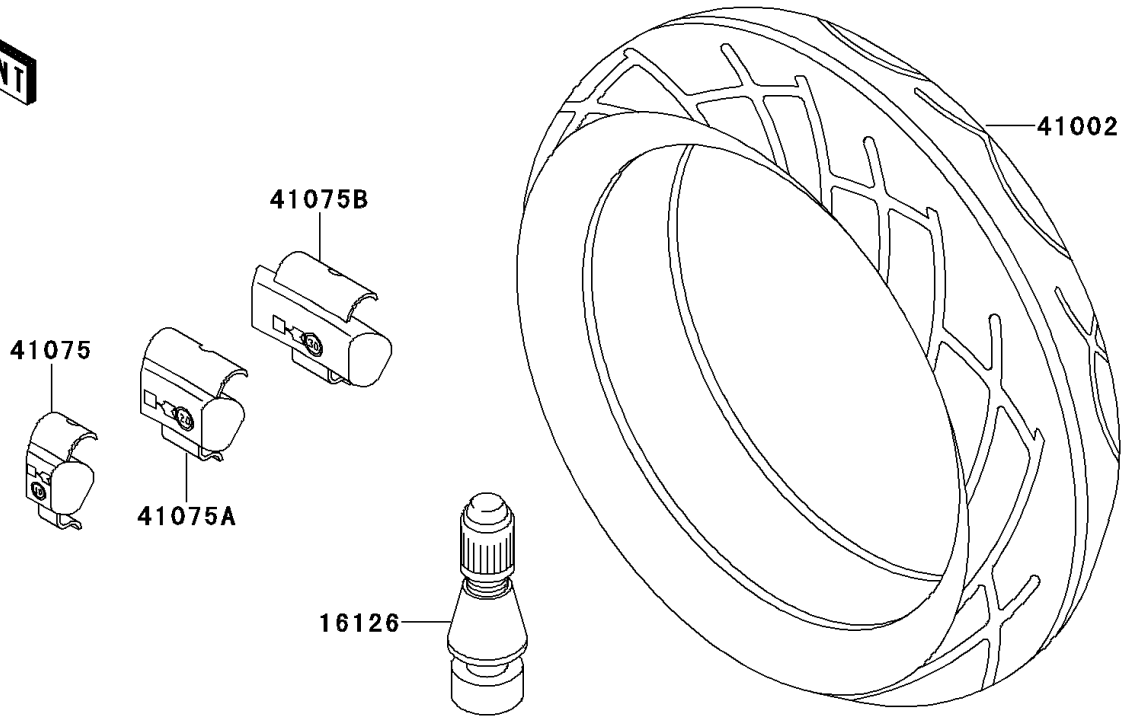

# 1990 Ninja® ZX™-6 PARTS DIAGRAM

Tire

F2210

## 1990 Ninja® ZX™-6 PARTS LIST

### Tire

ITEM NAME	PART NUMBER	QUANTITY
VALVE,TIRE (Ref # 16126)	16126-1140	2
TIRE,FR,120/60VR17-V250(D) (Ref # 41002)	41002-1791	1
TIRE,RR,160/60VR17-V250(D) (Ref # 41002A)	41002-1792	1
BALANCER-WHEEL,10G,SILVER (Ref # 41075)	41075-1014	AR
BALANCER-WHEEL,20G,SILVER (Ref # 41075A)	41075-1015	AR
BALANCER-WHEEL,30G,SILVER (Ref # 41075B)	41075-1016	AR