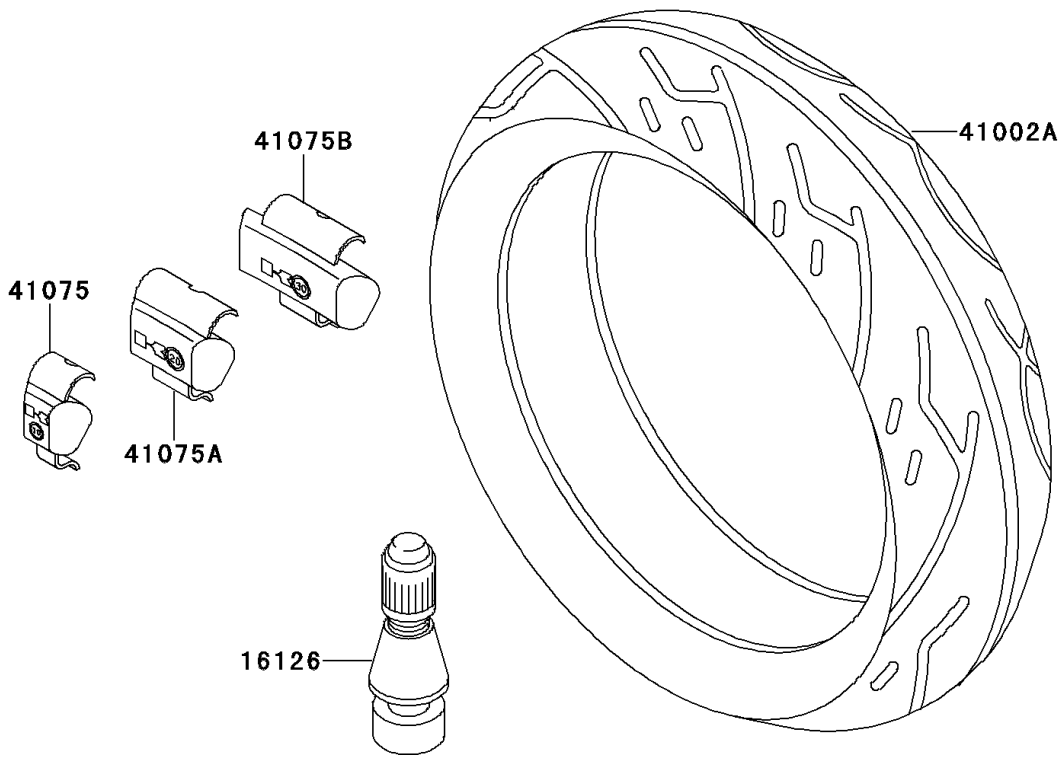

# 1990 Ninja® ZX™-6 PARTS DIAGRAM

Tire

F2210

## 1990 Ninja® ZX™-6 PARTS LIST

### Tire

ITEM NAME	PART NUMBER	QUANTITY
VALVE,TIRE (Ref # 16126)	16126-1140	2
TIRE,FR,120/60VR17-V250(D) (Ref # 41002)	41002-1791	1
TIRE,RR,160/60VR17-V250(D) (Ref # 41002A)	41002-1792	1
BALANCER-WHEEL,10G,SILVER (Ref # 41075)	41075-1014	AR
BALANCER-WHEEL,20G,SILVER (Ref # 41075A)	41075-1015	AR
BALANCER-WHEEL,30G,SILVER (Ref # 41075B)	41075-1016	AR