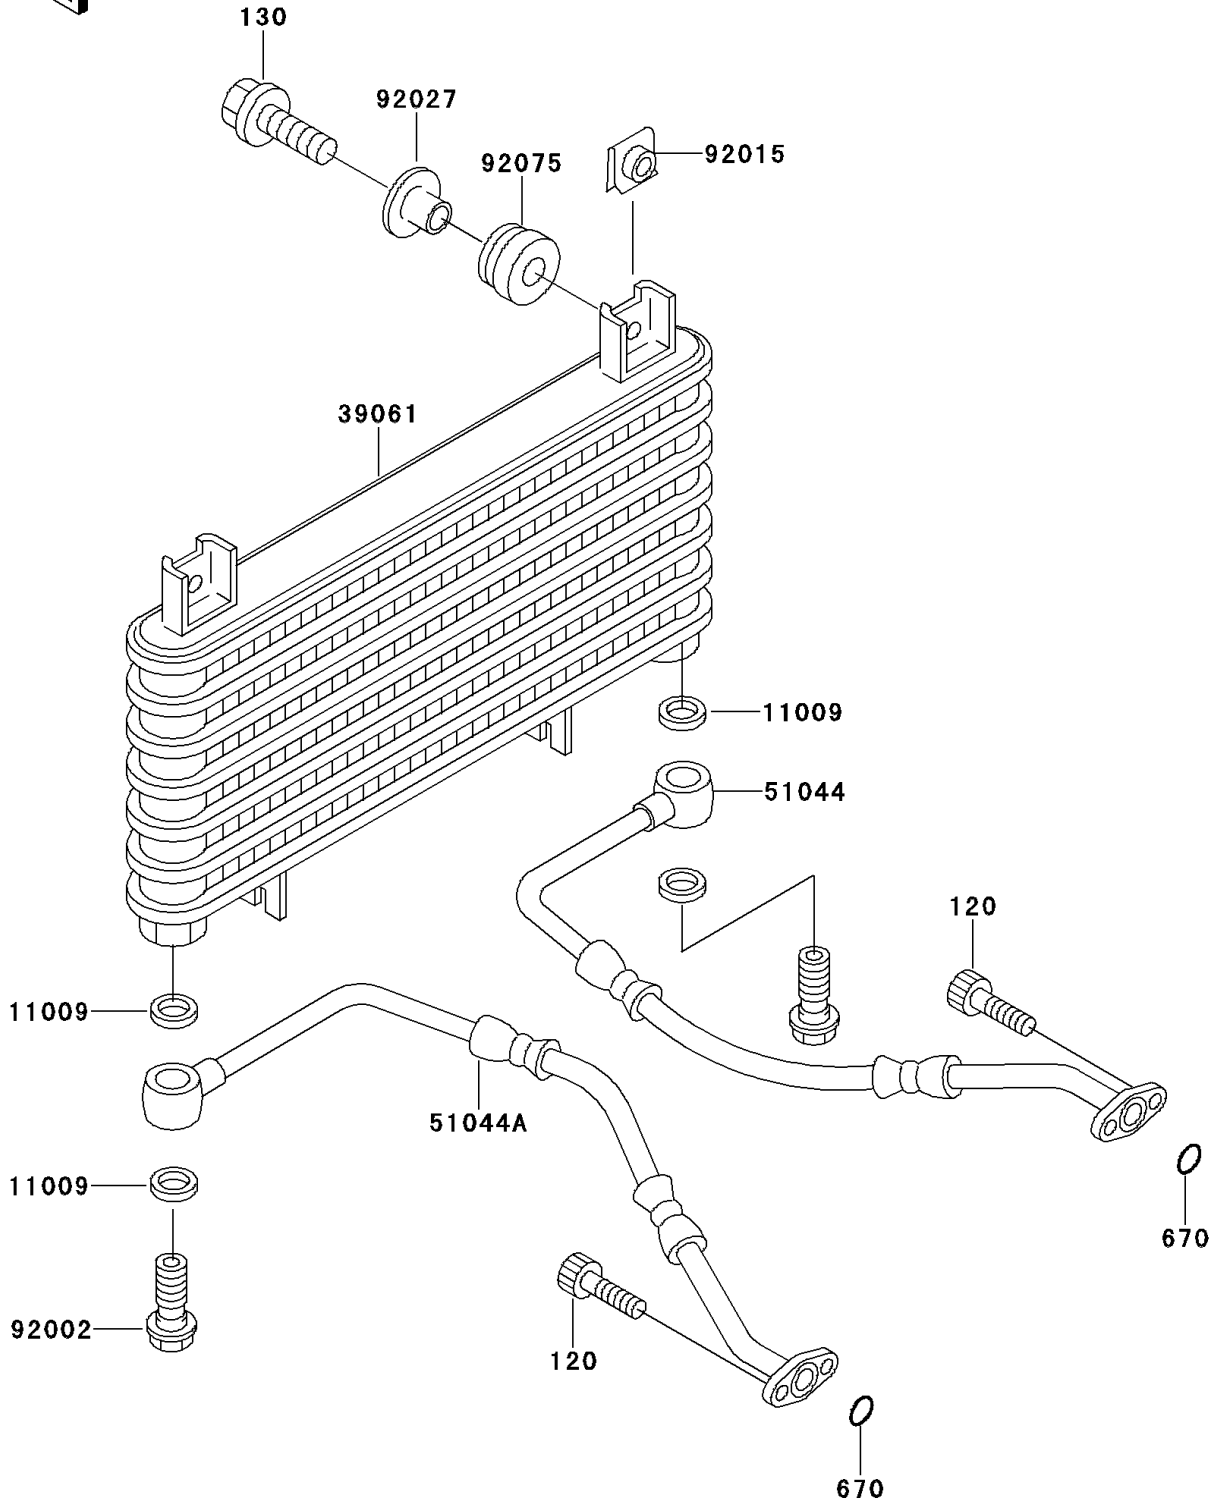

1990 Ninja® ZX™-6 PARTS DIAGRAM

Oil Cooler

E3034

1990 Ninja® ZX™-6 PARTS LIST

Oil Cooler

ITEM NAME	PART NUMBER	QUANTITY
BOLT-SOCKET,6X16,BLACK (Ref # 120)	120S0616	4
BOLT-FLANGED,6X25 (Ref # 130)	130J0625	3
O RING,10MM (Ref # 670)	670B2010	2
GASKET,14X19.5X1.4 (Ref # 11009)	11009-1461	4
OIL COOLER (Ref # 39061)	39061-1095	1
TUBE-ASSY (Ref # 51044)	51044-1122	1
TUBE-ASSY (Ref # 51044A)	51044-1123	1
BOLT,14X28.5 (Ref # 92002)	92001-1930	2
NUT (Ref # 92015)	92015-1487	2
COLLAR,FLANGED,L=12.1,BLACK (Ref # 92027)	92027-1651	3
DAMPER (Ref # 92075)	92075-277	3