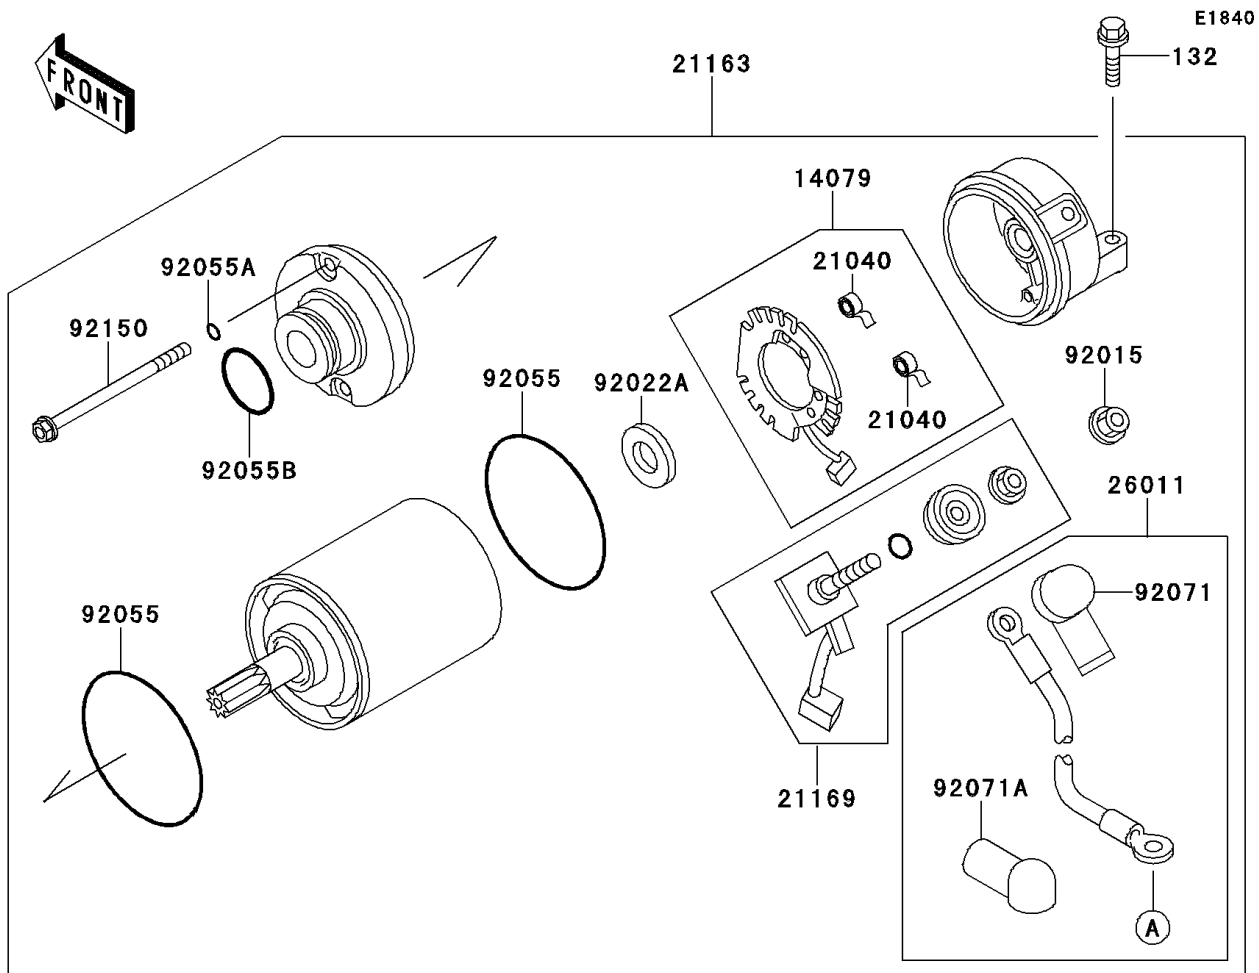

1990 Ninja® ZX™-6 PARTS DIAGRAM

Starter Motor

1990 Ninja® ZX™-6 PARTS LIST

Starter Motor

| ITEM NAME | PART NUMBER | QUANTITY |
|--|-------------|----------|
| BOLT-SOCKET,8X14 (Ref # 120) | 120P0814 | 3 |
| BOLT-FLANGED-SMALL (Ref # 132) | 132G0625 | 2 |
| NUT-HEX,6MM (Ref # 311) | 311B0600 | 2 |
| WASHER-SPRING,6MM (Ref # 461) | 461F0600 | 2 |
| SHAFT,7.8X12X26.5 (Ref # 13107) | 13107-1176 | 1 |
| CLUTCH-ASSY-ONEWAY (Ref # 13193) | 13193-1002 | 1 |
| HOLDER-ASSY,CARBON BRUSH (Ref # 14079) | 14079-1056 | 1 |
| GEAR,ONEWAY CLUTCH (Ref # 16085) | 16085-1224 | 1 |
| SPRING-BRUSH (Ref # 21040) | 21040-1051 | 2 |
| STARTER-ELECTRIC (Ref # 21163) | 21163-1154 | 1 |
| TERMINAL,STARTER (Ref # 21169) | 21169-1058 | 1 |
| FUSE,30A-G (Ref # 26006) | 26006-1006 | 1 |
| WIRE-LEAD,STARTER MOTOR (Ref # 26011) | 26011-1473 | 1 |
| SWITCH,MAGNETIC (Ref # 27010) | 27010-1213 | 1 |
| GEAR-SPUR,IDLE (Ref # 59051) | 59051-1232 | 1 |
| NUT (Ref # 92015) | 92015-1623 | 1 |
| WASHER,25.5X38X1 (Ref # 92022) | 92022-145 | 1 |
| WASHER (Ref # 92022A) | 92022-2200 | 1 |
| PIN (Ref # 92043) | 92043-132 | 3 |
| RING-O,62MM (Ref # 92055) | 92055-1260 | 2 |
| RING-O,4.5MM (Ref # 92055A) | 92055-1261 | 2 |
| RING-O,24.4MM (Ref # 92055B) | 92055-1262 | 1 |
| GROMMET,STARTER TERMINAL (Ref # 92071) | 92071-1120 | 1 |
| GROMMET,TERMINAL (Ref # 92071A) | 92071-1121 | 1 |
| DAMPER,MAGNETIC SWITCH (Ref # 92075) | 92075-1863 | 1 |
| SPRING,COIL (Ref # 92081) | 92081-159 | 3 |
| ROLLER (Ref # 92122) | 92122-006 | 3 |
| BOLT (Ref # 92150) | 92150-1237 | 2 |