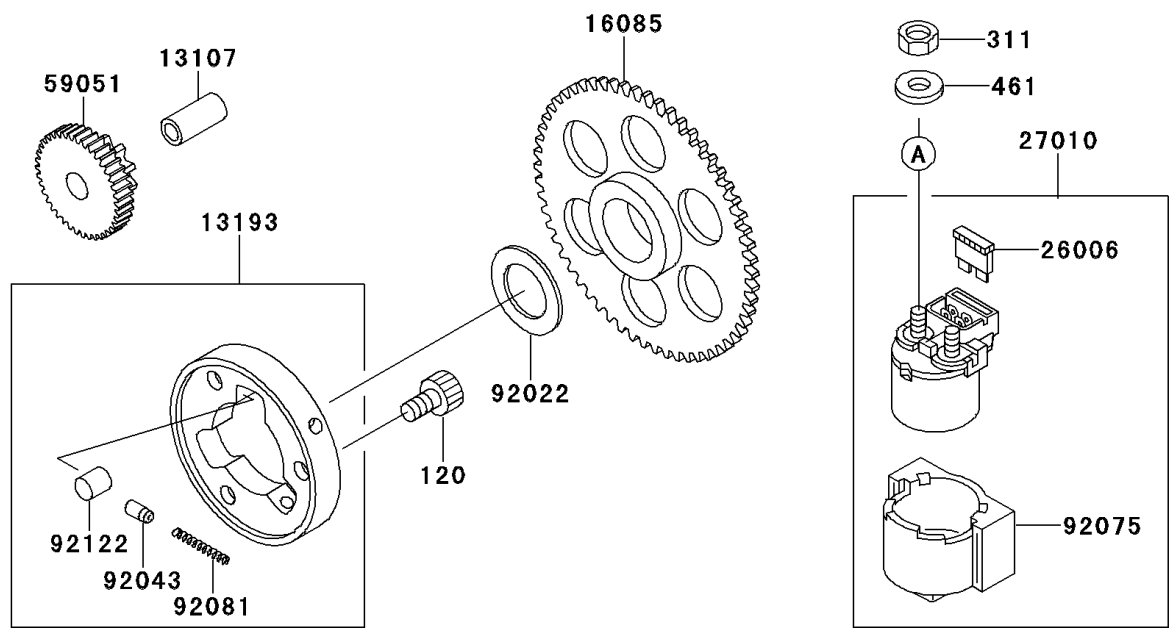

1990 Ninja® ZX™-6 PARTS DIAGRAM

Starter Motor

1990 Ninja® ZX™-6 PARTS LIST

Starter Motor

| ITEM NAME | PART NUMBER | QUANTITY |
|--|-------------|----------|
| BOLT-SOCKET,8X14 (Ref # 120) | 120P0814 | 3 |
| BOLT-FLANGED-SMALL (Ref # 132) | 132G0625 | 2 |
| NUT-HEX,6MM (Ref # 311) | 311B0600 | 2 |
| WASHER-SPRING,6MM (Ref # 461) | 461F0600 | 2 |
| SHAFT,7.8X12X26.5 (Ref # 13107) | 13107-1176 | 1 |
| CLUTCH-ASSY-ONEWAY (Ref # 13193) | 13193-1002 | 1 |
| HOLDER-ASSY,CARBON BRUSH (Ref # 14079) | 14079-1056 | 1 |
| GEAR,ONEWAY CLUTCH (Ref # 16085) | 16085-1224 | 1 |
| SPRING-BRUSH (Ref # 21040) | 21040-1051 | 2 |
| STARTER-ELECTRIC (Ref # 21163) | 21163-1154 | 1 |
| TERMINAL,STARTER (Ref # 21169) | 21169-1058 | 1 |
| FUSE,30A-G (Ref # 26006) | 26006-1006 | 1 |
| WIRE-LEAD,STARTER MOTOR (Ref # 26011) | 26011-1473 | 1 |
| SWITCH,MAGNETIC (Ref # 27010) | 27010-1213 | 1 |
| GEAR-SPUR,IDLE (Ref # 59051) | 59051-1232 | 1 |
| NUT (Ref # 92015) | 92015-1623 | 1 |
| WASHER,25.5X38X1 (Ref # 92022) | 92022-145 | 1 |
| WASHER (Ref # 92022A) | 92022-2200 | 1 |
| PIN (Ref # 92043) | 92043-132 | 3 |
| RING-O,62MM (Ref # 92055) | 92055-1260 | 2 |
| RING-O,4.5MM (Ref # 92055A) | 92055-1261 | 2 |
| RING-O,24.4MM (Ref # 92055B) | 92055-1262 | 1 |
| GROMMET,STARTER TERMINAL (Ref # 92071) | 92071-1120 | 1 |
| GROMMET,TERMINAL (Ref # 92071A) | 92071-1121 | 1 |
| DAMPER,MAGNETIC SWITCH (Ref # 92075) | 92075-1863 | 1 |
| SPRING,COIL (Ref # 92081) | 92081-159 | 3 |
| ROLLER (Ref # 92122) | 92122-006 | 3 |
| BOLT (Ref # 92150) | 92150-1237 | 2 |