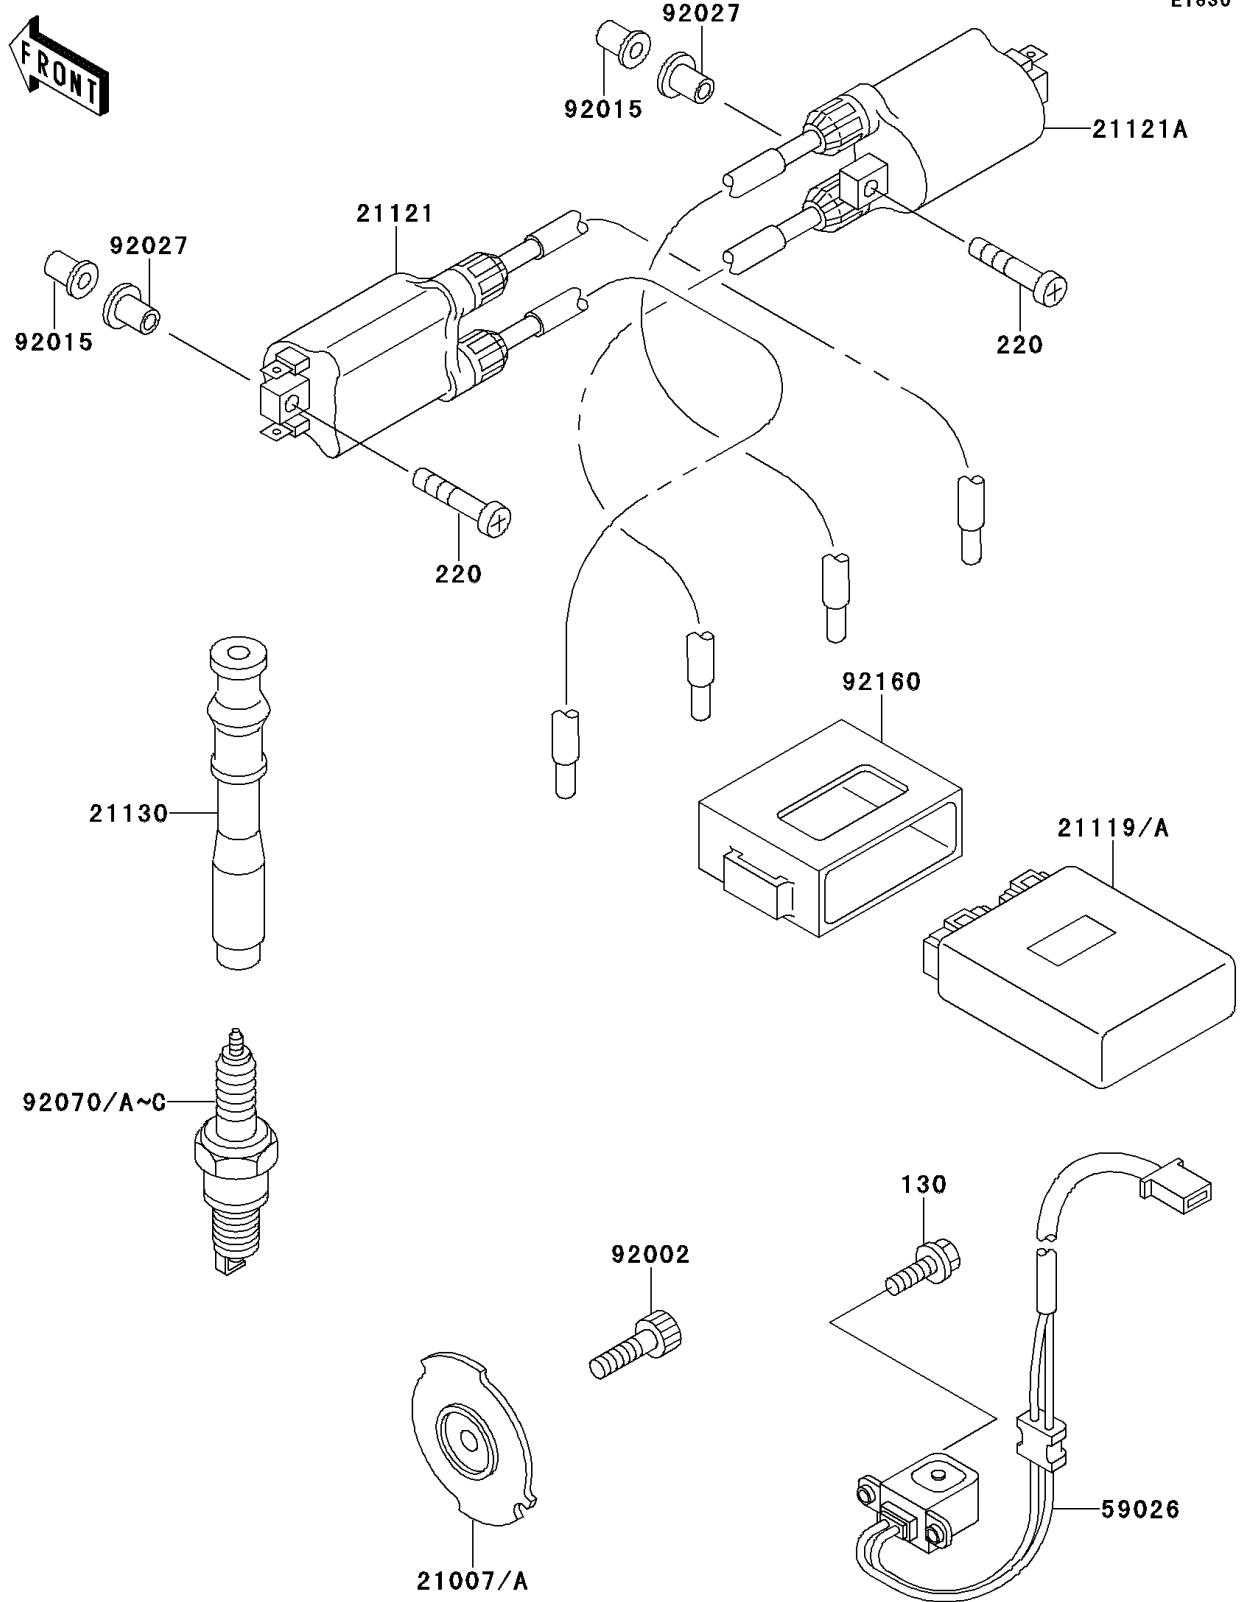

1990 Ninja® ZX™-6 PARTS DIAGRAM

Ignition Coil

E1830

1990 Ninja® ZX™-6 PARTS LIST

Ignition Coil

ITEM NAME	PART NUMBER	QUANTITY
BOLT-FLANGED (Ref # 130)	130G0512	2
SCREW-PAN-CROS,6X45 (Ref # 220)	220B0645	4
COIL-IGNITION,#1 (Ref # 21121)	21121-1184	1
COIL-IGNITION,#2 (Ref # 21121A)	21121-1185	1
CAP-SPARK PLUG (Ref # 21130)	21130-1065	4
COIL-PULSING (Ref # 59026)	59026-1100	1
BOLT,SOCKET,8X25 (Ref # 92002)	92002-1442	1
NUT (Ref # 92015)	92015-1700	4
COLLAR,L=21 (Ref # 92027)	92027-195	4
_____ CN (Ref # 92070C)	L_____	4
DAMPER,IGNITER (Ref # 92160)	92160-1223	1
ROTOR,PULSING (Ref # 21007)	21007-1205	1
ROTOR,PULSING (Ref # 21007A)	21007-1209	1
IGNITER (Ref # 21119)	21119-1285	1
IGNITER (Ref # 21119A)	21119-1288	1
PLUG-SPARK,C9E(NGK) (Ref # 92070)	92070-1142	4
PLUG-SPARK,CR9E(NGK) (Ref # 92070A)	92070-1143	4
PLUG-SPARK,U27ES-N(DN) (Ref # 92070B)		4