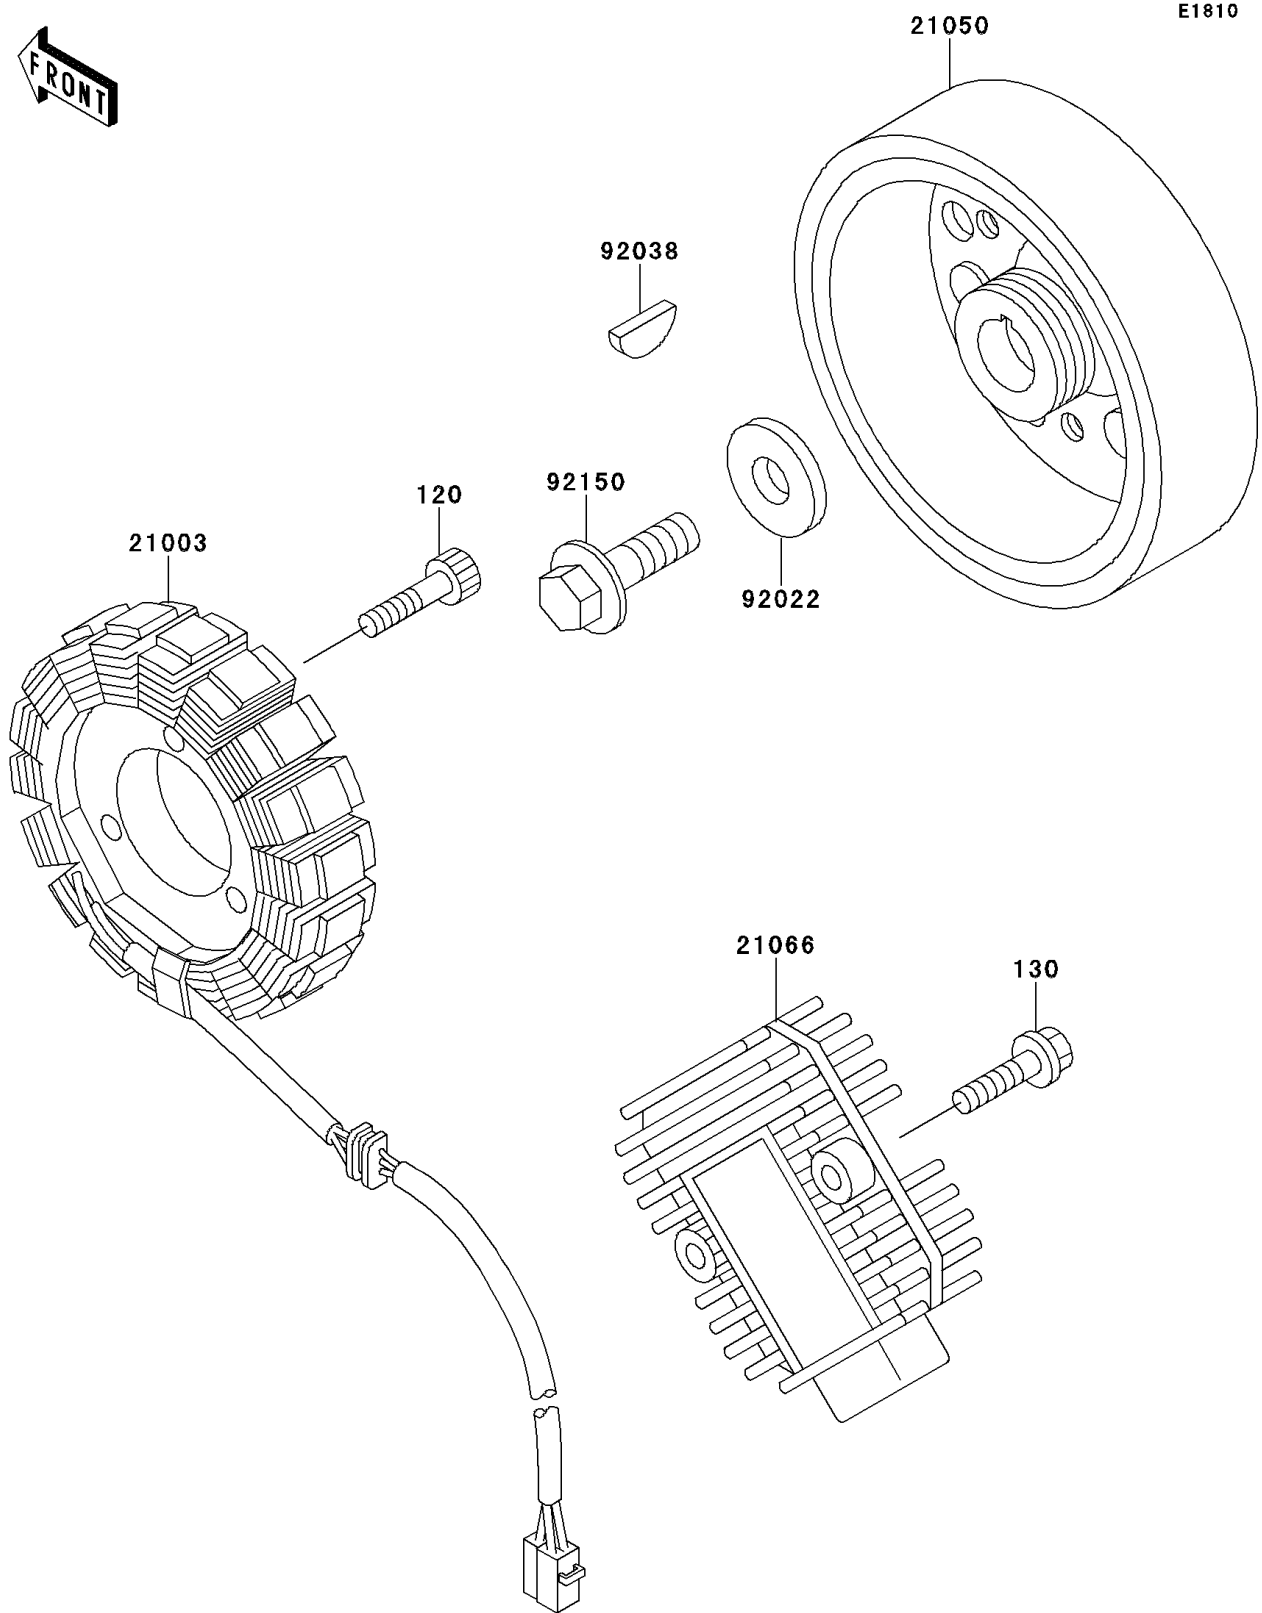

# 1990 Ninja® ZX™-6 PARTS DIAGRAM

Generator

# 1990 Ninja® ZX™-6 PARTS LIST

## Generator

ITEM NAME	PART NUMBER	QUANTITY
BOLT-SOCKET,6X25 (Ref # 120)	120P0625	3
BOLT-FLANGED (Ref # 130)	130W0620	2
STATOR (Ref # 21003)	21003-1214	1
FLYWHEEL (Ref # 21050)	21050-1146	1
REGULATOR-VOLTAGE (Ref # 21066)	21066-1055	1
WASHER,10.3X30X4 (Ref # 92022)	92022-1952	1
KEY,WOODRUFF (Ref # 92038)	92038-001	1
BOLT,10X32 (Ref # 92150)	92150-1134	1