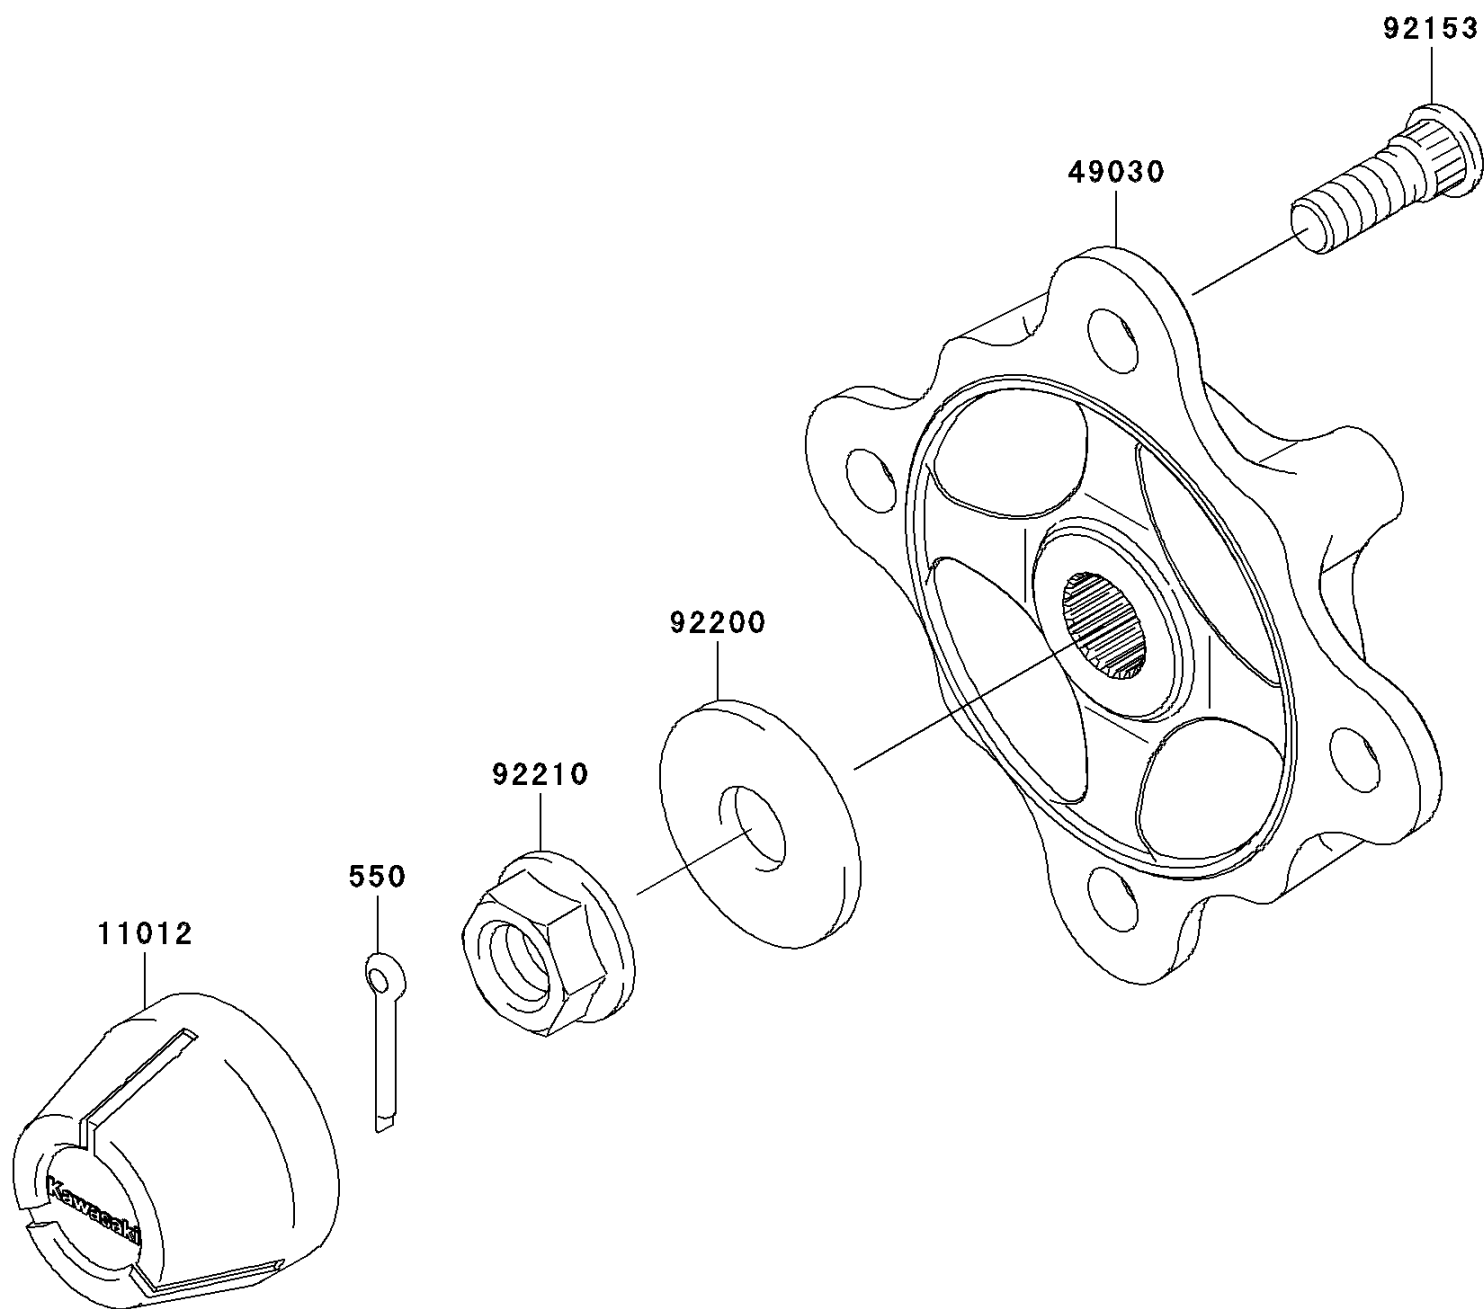

## 2009 Teryx® 750 FI 4x4 NRA Outdoors PARTS DIAGRAM

Front Hubs/Brakes

F2230

## 2009 Teryx® 750 FI 4x4 NRA Outdoors PARTS LIST

Front Hubs/Brakes

ITEM NAME	PART NUMBER	QUANTITY
PIN-COTTER,4.0X30 (Ref # 550)	550AA4030	1
CAP,WHEEL (Ref # 11012)	11012-1969	1
HUB,FR (Ref # 49030)	49030-0036	1
BOLT,12MM (Ref # 92153)	92153-1915	1
WASHER,18.5X52X4.5 (Ref # 92200)	92200-0425	1
NUT,FLANGED,18MM (Ref # 92210)	92210-0132	1