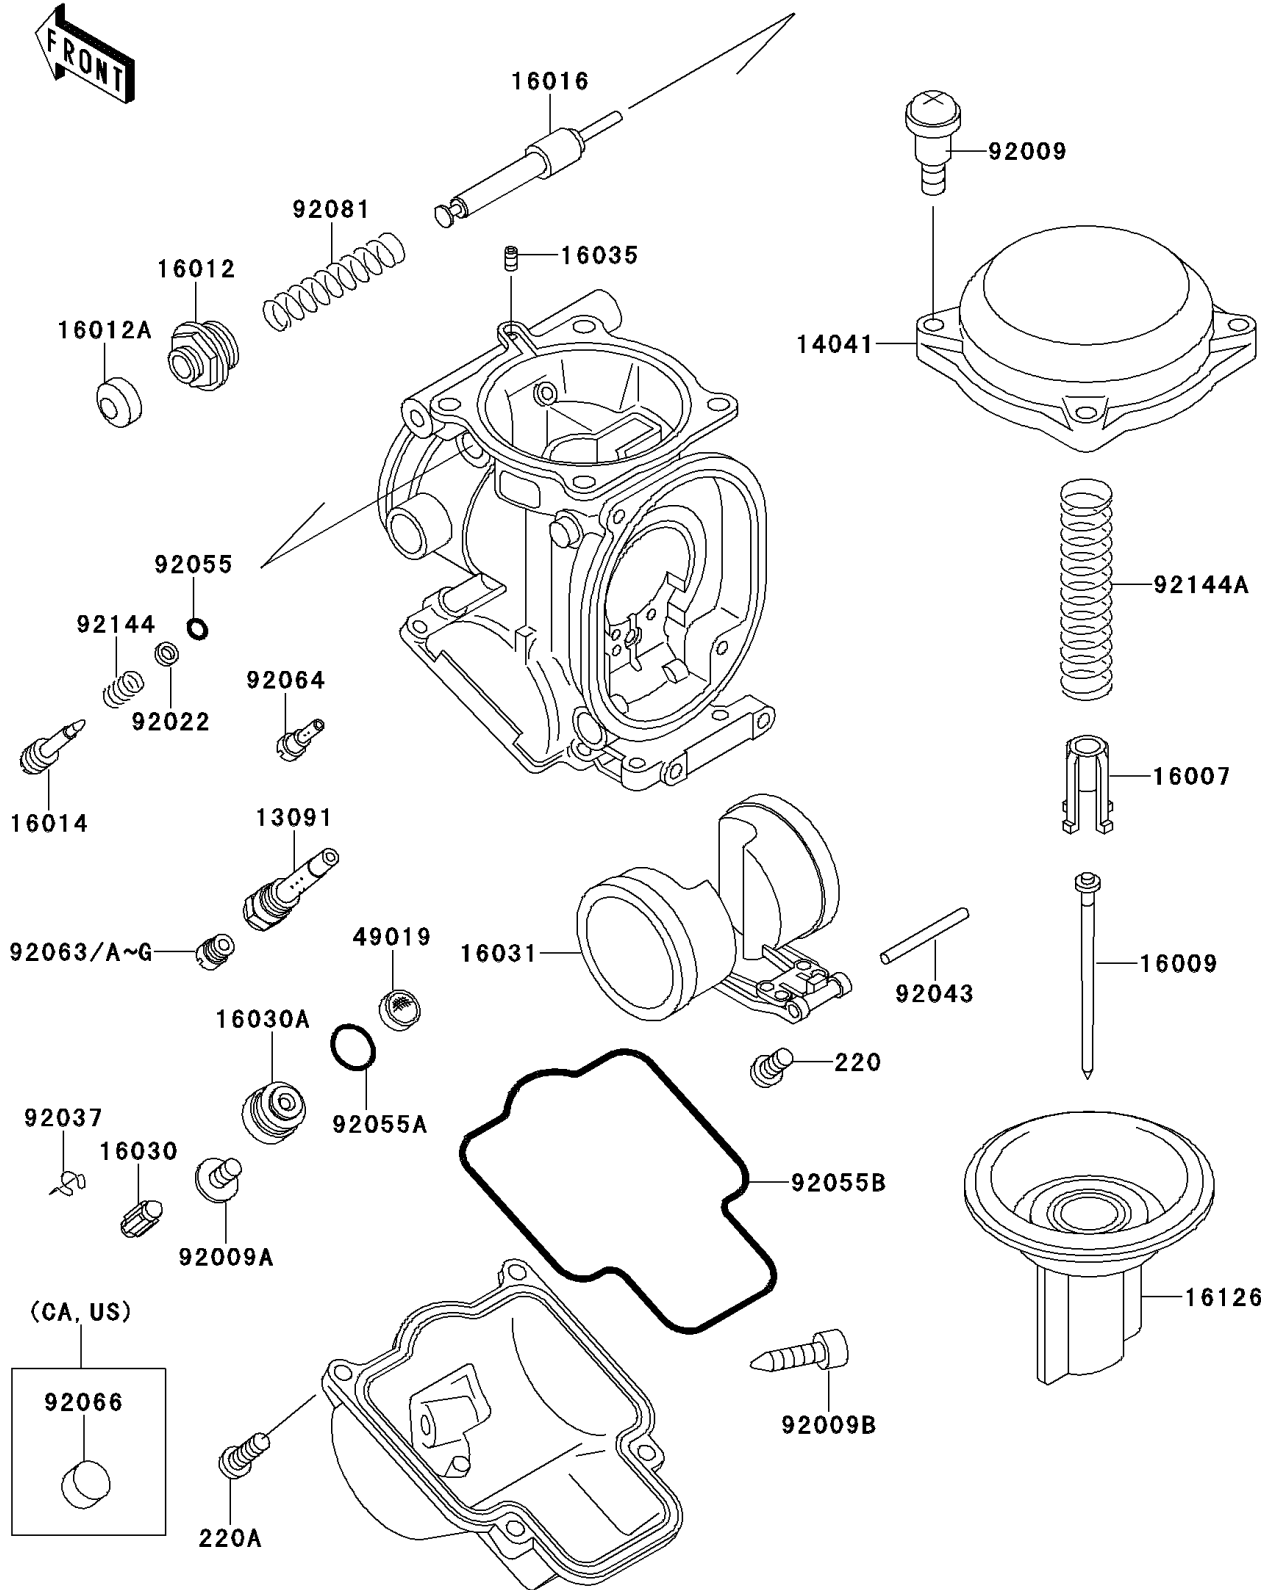

# 1990 Ninja® ZX™-6 PARTS DIAGRAM

Carburetor Parts

E1612

# 1990 Ninja® ZX™-6 PARTS LIST

## Carburetor Parts

ITEM NAME	PART NUMBER	QUANTITY
HOLDER,NEEDLE JET (Ref # 13091)	13091-1701	4
CAP-CHAMBER,MIXING (Ref # 14041)	14041-1091	4
SEAT-SPRING,VALVE (Ref # 16007)	16007-1117	4
NEEDLE-JET (Ref # 16009)	16009-1622	4
CAP-STARTER PLUNGER (Ref # 16012)	16012-1051	4
CAP-STARTER PLUNGER (Ref # 16012A)	16012-1052	4
SCREW-PILOT AIR (Ref # 16014)	16014-1062	4
PLUNGER,STARTER (Ref # 16016)	16016-1061	4
VALVE-FLOAT (Ref # 16030)	16030-1007	4
SEAT-VALVE,FLOAT (Ref # 16030A)	16030-1072	4
FLOAT (Ref # 16031)	16031-1070	4
JET-AIR,LEAK (Ref # 16035)	16035-1055	4
VALVE,VACUUM (Ref # 16126)	16126-1253	4
FILTER-FUEL,STRAINER (Ref # 49019)	49019-3707	4
SCREW,4X4.4 (Ref # 92009)	92009-1549	15
SCREW,4X8 (Ref # 92009A)	92009-1550	4
SCREW,DRAIN (Ref # 92009B)	92009-1551	4
WASHER,PLAIN (Ref # 92022)	92022-1003	4
CLAMP,FLOAT VALVE (Ref # 92037)	16044-007	4
PIN,FLOAT (Ref # 92043)	92043-1207	4
RING-O,PILOT ADJUST (Ref # 92055)	92055-1002	4
RING-O,VALVE SEAT (Ref # 92055A)	92055-1425	4
RING-O,FLOAT CHAMBER (Ref # 92055B)	92055-1426	4
JET-MAIN,#140 (Ref # 92063)	92063-1013	4
JET-MAIN,#142 (Ref # 92063C)	92063-1016	4
JET-MAIN,#145 (Ref # 92063E)	92063-1017	4
JET-MAIN,#148 (Ref # 92063F)	92063-1324	4
SCREW-PAN-CROS (Ref # 220)	220D0408	4
SCREW-PAN-CROS (Ref # 220A)	220D0410	16

## Carburetor Parts

ITEM NAME	PART NUMBER	QUANTITY
JET-PILOT,#35 (Ref # 92064)	92064-1101	4
SPRING,STARTER PLUNGER (Ref # 92081)	92081-1761	4
SPRING,PILOT AIR SCREW (Ref # 92144)	92144-1349	4
SPRING,VACUUM VALVE (Ref # 92144A)	92144-1538	4
JET-MAIN,#138 (Ref # 92063A)	92063-1015	4
JET-MAIN,#142 (Ref # 92063B)	92063-1016	4
JET-MAIN,#145 (Ref # 92063D)	92063-1017	4
JET-MAIN,#150 (Ref # 92063G)	92063-1330	4
PLUG,PILOT AIR SCREW,6.9X2 (Ref # 92066)	92066-1051	4