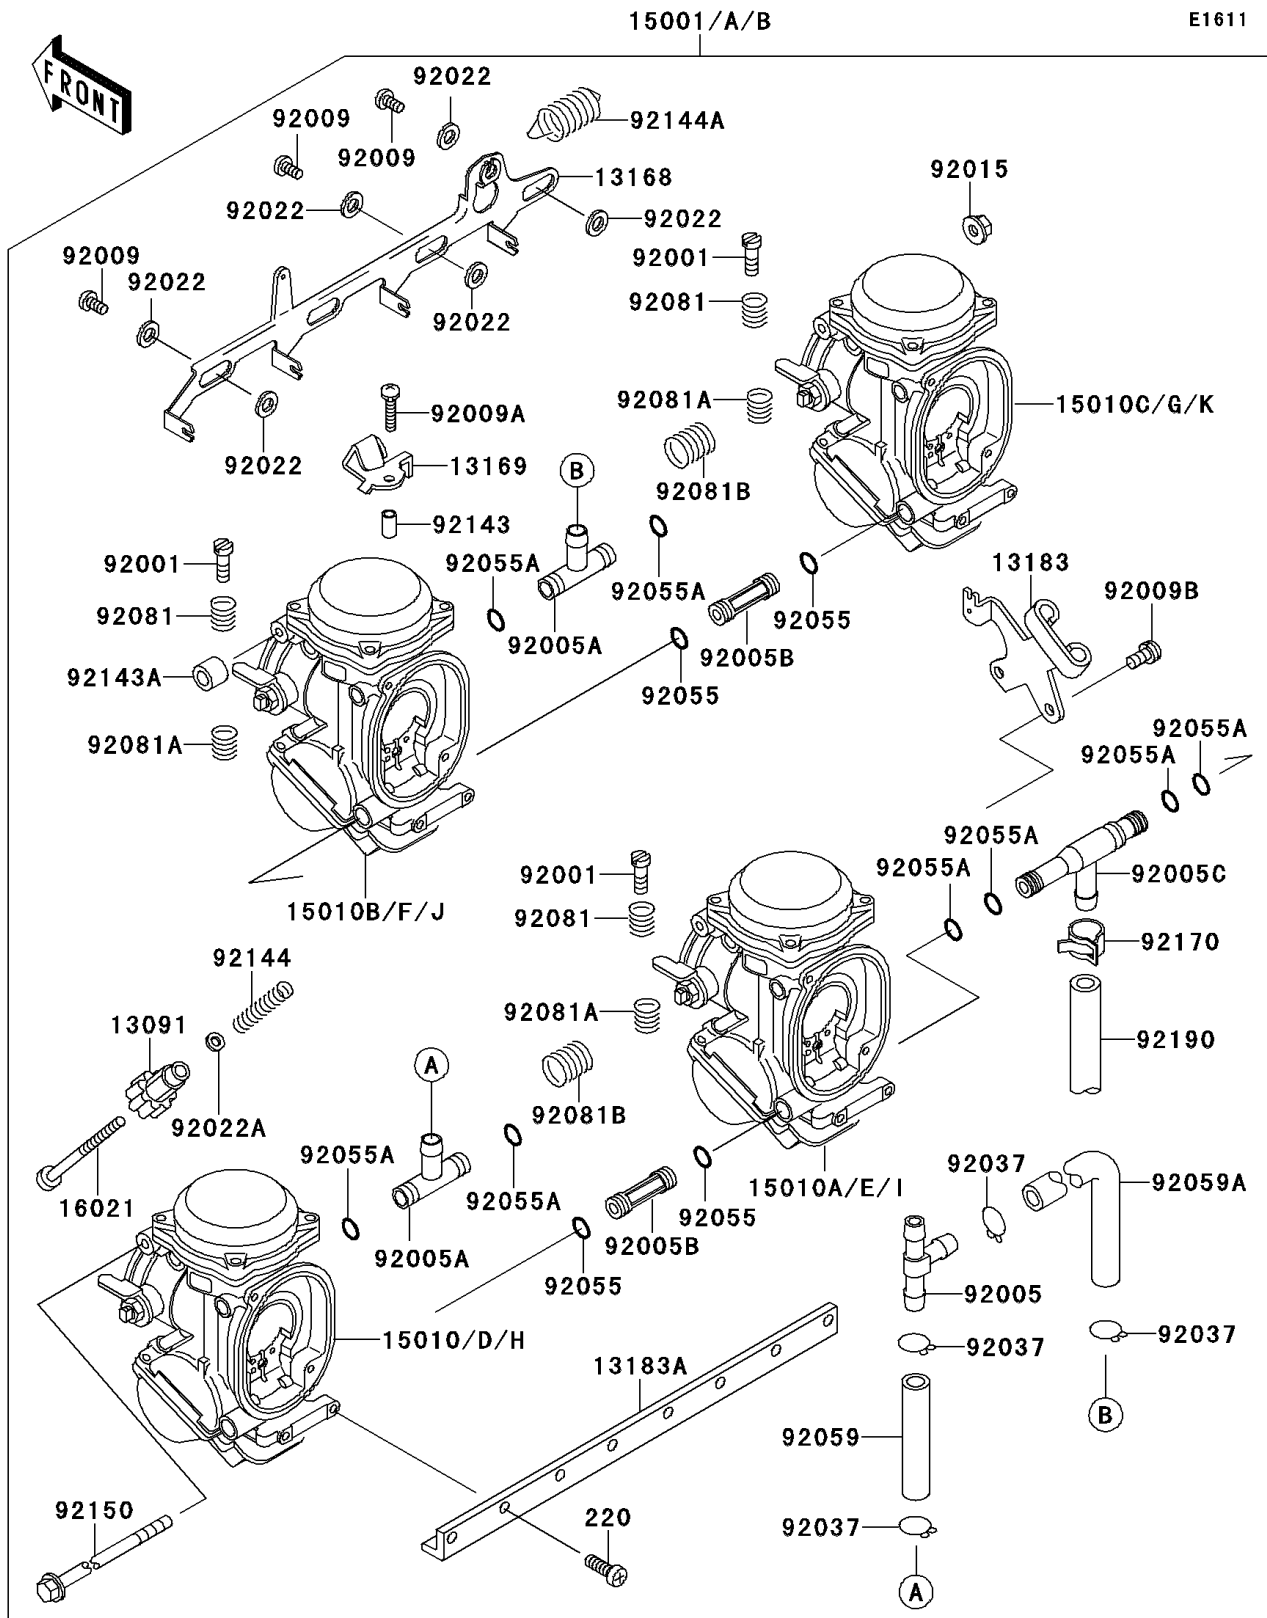

1990 Ninja® ZX™ -6 PARTS DIAGRAM

Carburetor