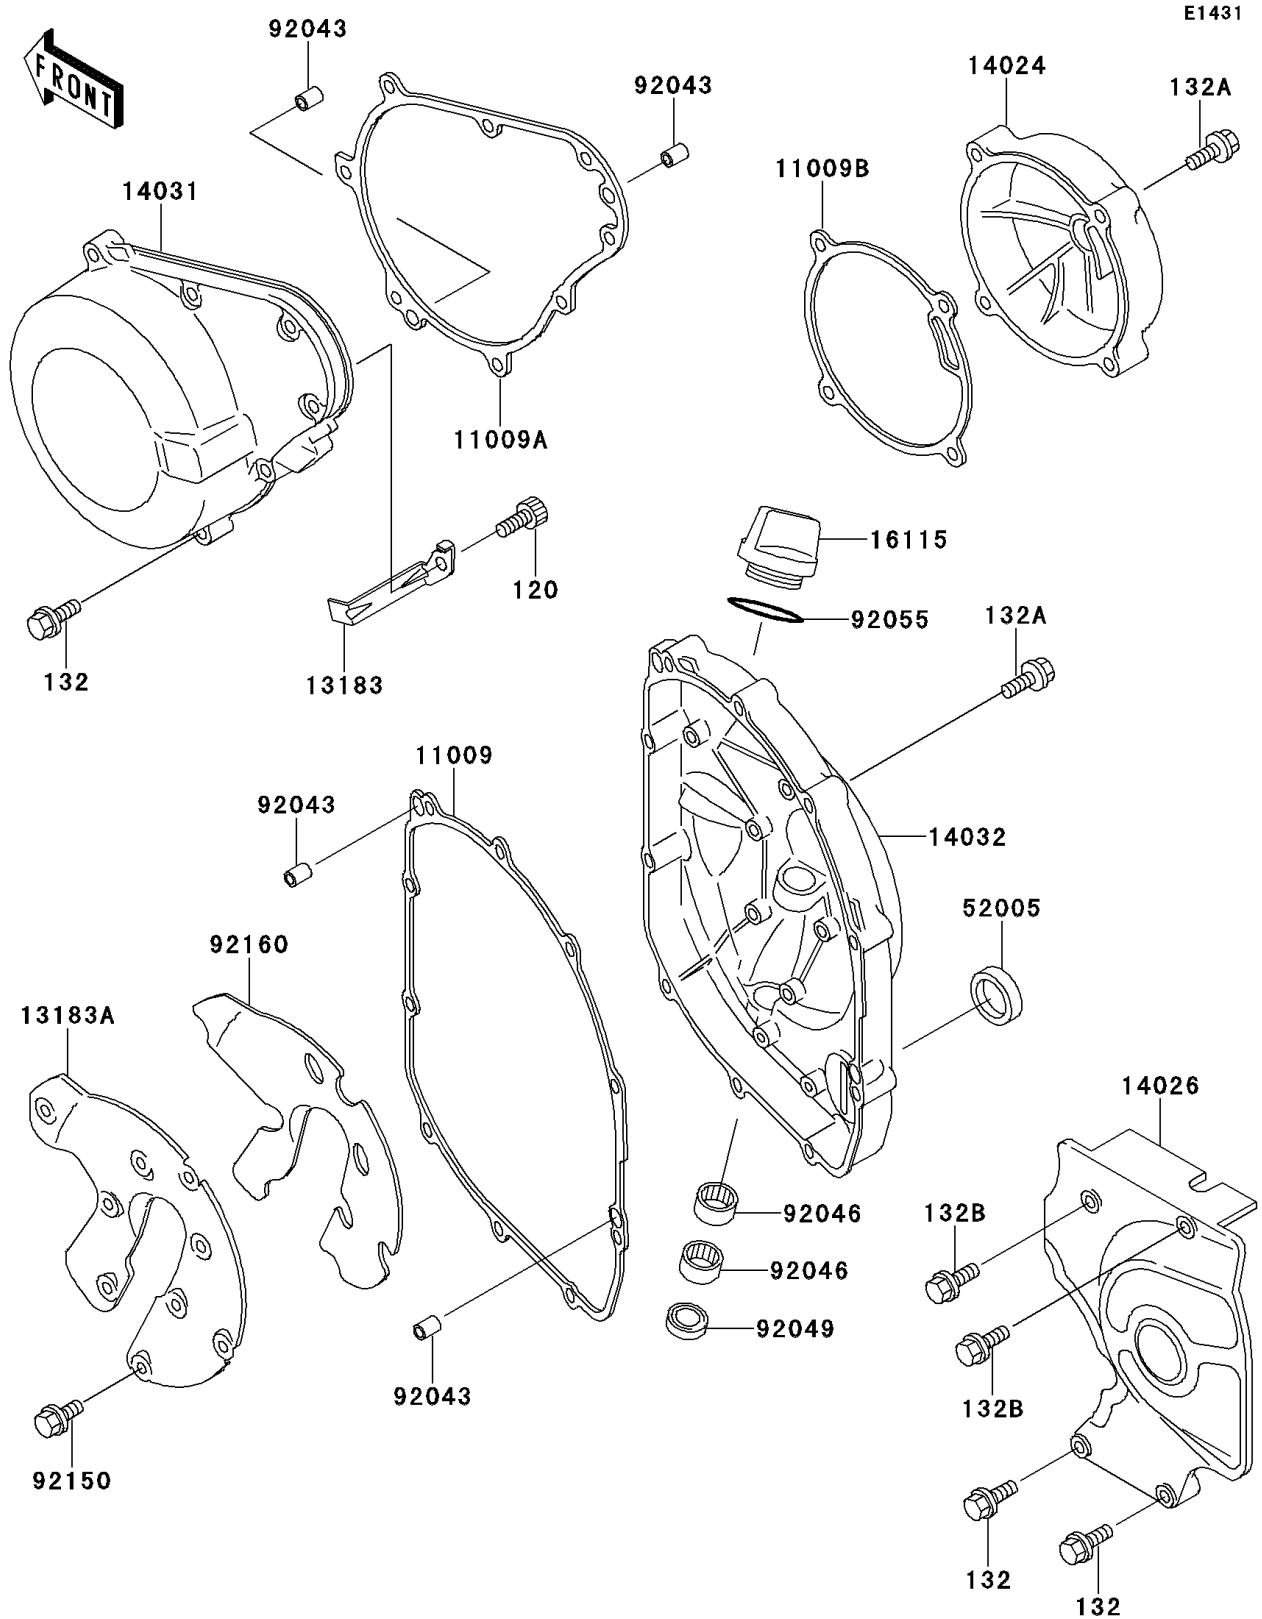

1990 Ninja® ZX™-6 PARTS DIAGRAM

Engine Cover

1990 Ninja® ZX™-6 PARTS LIST

Engine Cover

ITEM NAME	PART NUMBER	QUANTITY
BOLT-SOCKET,6X10 (Ref # 120)	120P0610	1
BOLT-FLANGED-SMALL (Ref # 132)	132G0630	10
BOLT-FLANGED-SMALL (Ref # 132A)	132G0635	14
BOLT-FLANGED-SMALL (Ref # 132B)	132G0645	2
GASKET,CLUTCH COVER (Ref # 11009)	11009-1867	1
GASKET,GENERATOR COVER (Ref # 11009A)	11009-1868	1
GASKET,PULSING COVER (Ref # 11009B)	11009-1869	1
PLATE,LEAD WIRE (Ref # 13183)	13183-1529	1
PLATE (Ref # 13183A)	13183-1532	1
COVER,PULSING (Ref # 14024)	14024-1881	1
COVER-CHAIN (Ref # 14026)	14026-1160	1
COVER-GENERATOR (Ref # 14031)	14031-1247	1
COVER-CLUTCH (Ref # 14032)	14032-1286	1
CAP-OIL FILLER (Ref # 16115)	16115-1009	1
GAUGE,OIL LEVEL (Ref # 52005)	52005-1057	1
PIN,6.2X8X14 (Ref # 92043)	92043-1263	4
BEARING-NEEDLE,HK1210 (Ref # 92046)	92046-1010	2
SEAL-OIL,TB12205.5 (Ref # 92049)	92049-1271	1
RING-O,31.5X2.6 (Ref # 92055)	92055-049	1
BOLT,5X8 (Ref # 92150)	92150-1406	9
DAMPER (Ref # 92160)	92160-1195	1