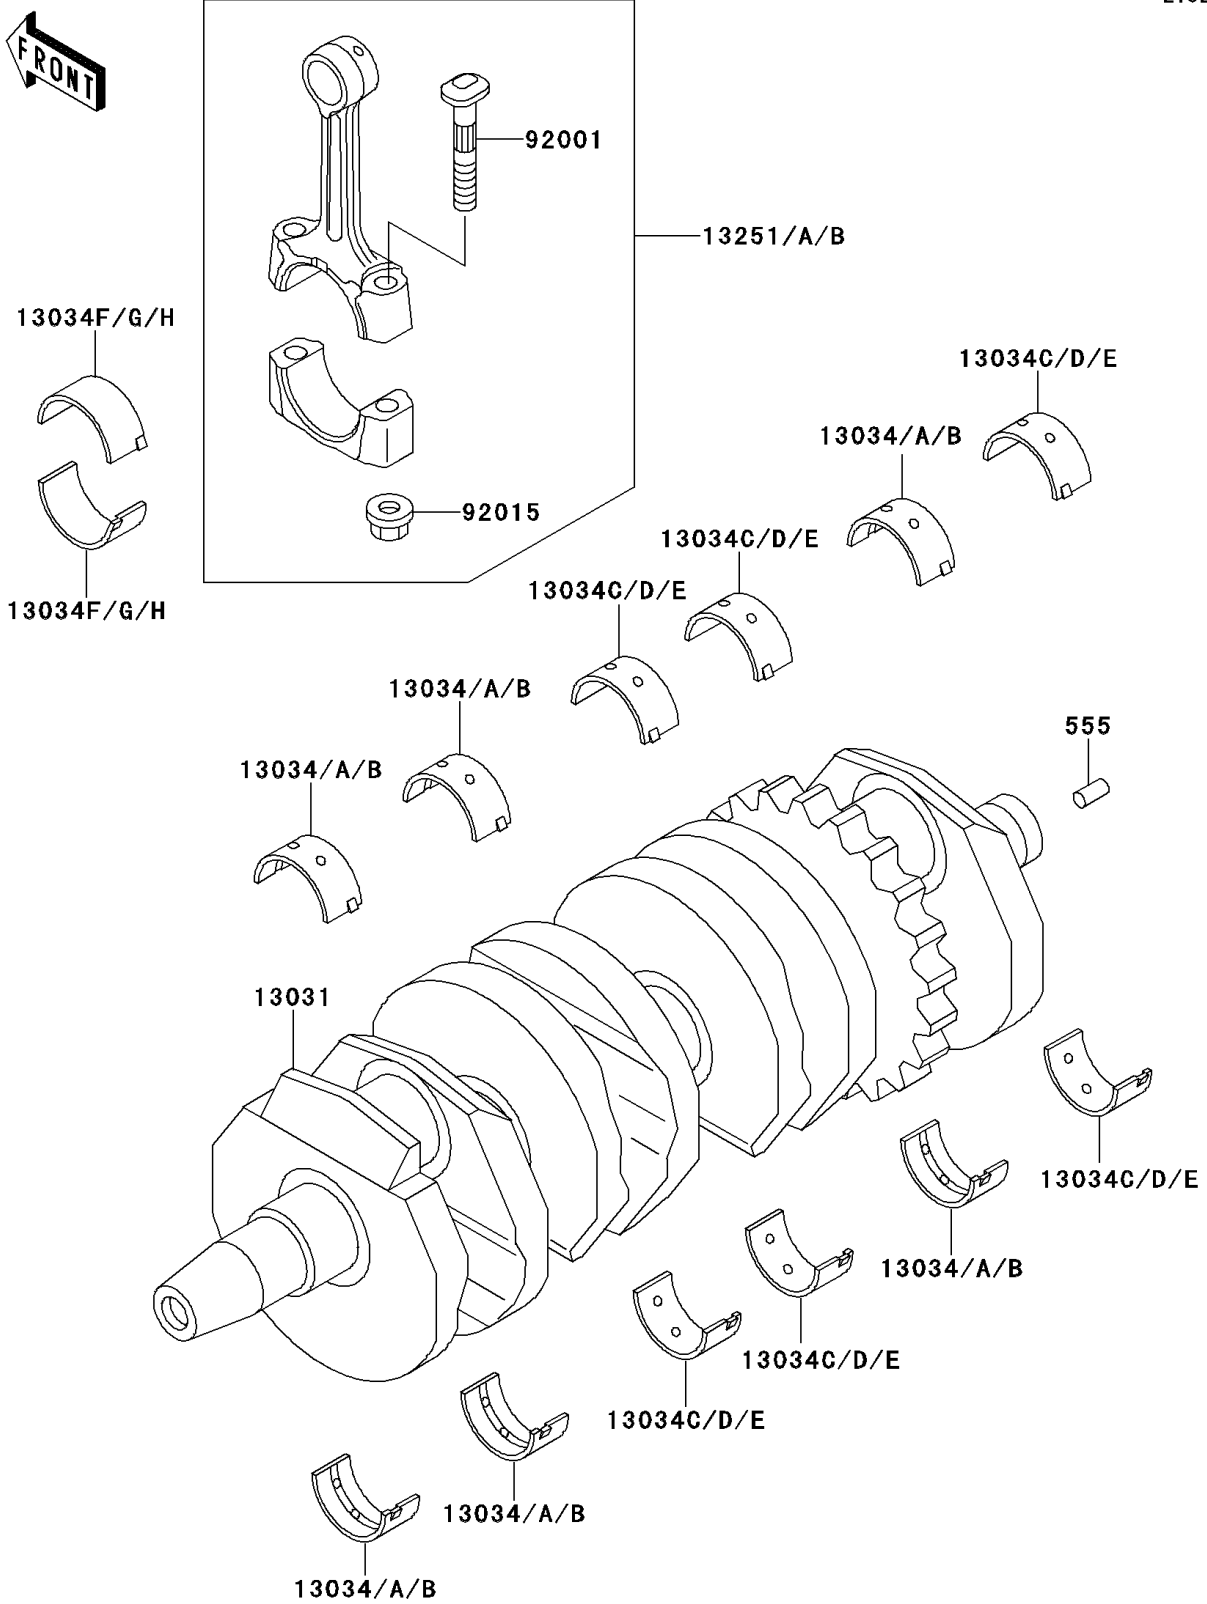

1990 Ninja® ZX™-6 PARTS DIAGRAM

Crankshaft

E1321

1990 Ninja® ZX™-6 PARTS LIST

Crankshaft

ITEM NAME	PART NUMBER	QUANTITY
PIN-SPRING,4X8 (Ref # 555)	555A0408	1
CRANKSHAFT-COMP (Ref # 13031)	13031-1306	1
METAL,CRANKSHAFT,BROWN (Ref # 13034)	13034-1016	AR
METAL,CRANKSHAFT,BLACK (Ref # 13034A)	13034-1017	AR
METAL,CRANKSHAFT,BLUE (Ref # 13034B)	13034-1018	AR
BUSHING,CRANKSHAFT,BLUE (Ref # 13034C)	13034-1064	AR
BUSHING,CRANKSHAFT,BLACK (Ref # 13034D)	13034-1065	AR
BUSHING,CRANKSHAFT,BROWN (Ref # 13034E)	13034-1066	AR
BUSHING,CONNECTING ROD,BLUE (Ref # 13034F)	13034-1067	AR
BUSHING,CONNECTING ROD,BLACK (Ref # 13034G)	13034-1068	AR
BUSHING,CONNECTING ROD,BROWN (Ref # 13034H)	13034-1069	AR
ROD-ASSY-CONNECTING,H (Ref # 13251)	13251-1081-HH	4
ROD-ASSY-CONNECTING,I (Ref # 13251A)	13251-1081-II	4
ROD-ASSY-CONNECTING,J (Ref # 13251B)	13251-1081-JJ	4
BOLT,CONNECTING ROD,8MM (Ref # 92001)	92001-1887	8
NUT,FLANGED,8MM (Ref # 92015)	92015-1311	8