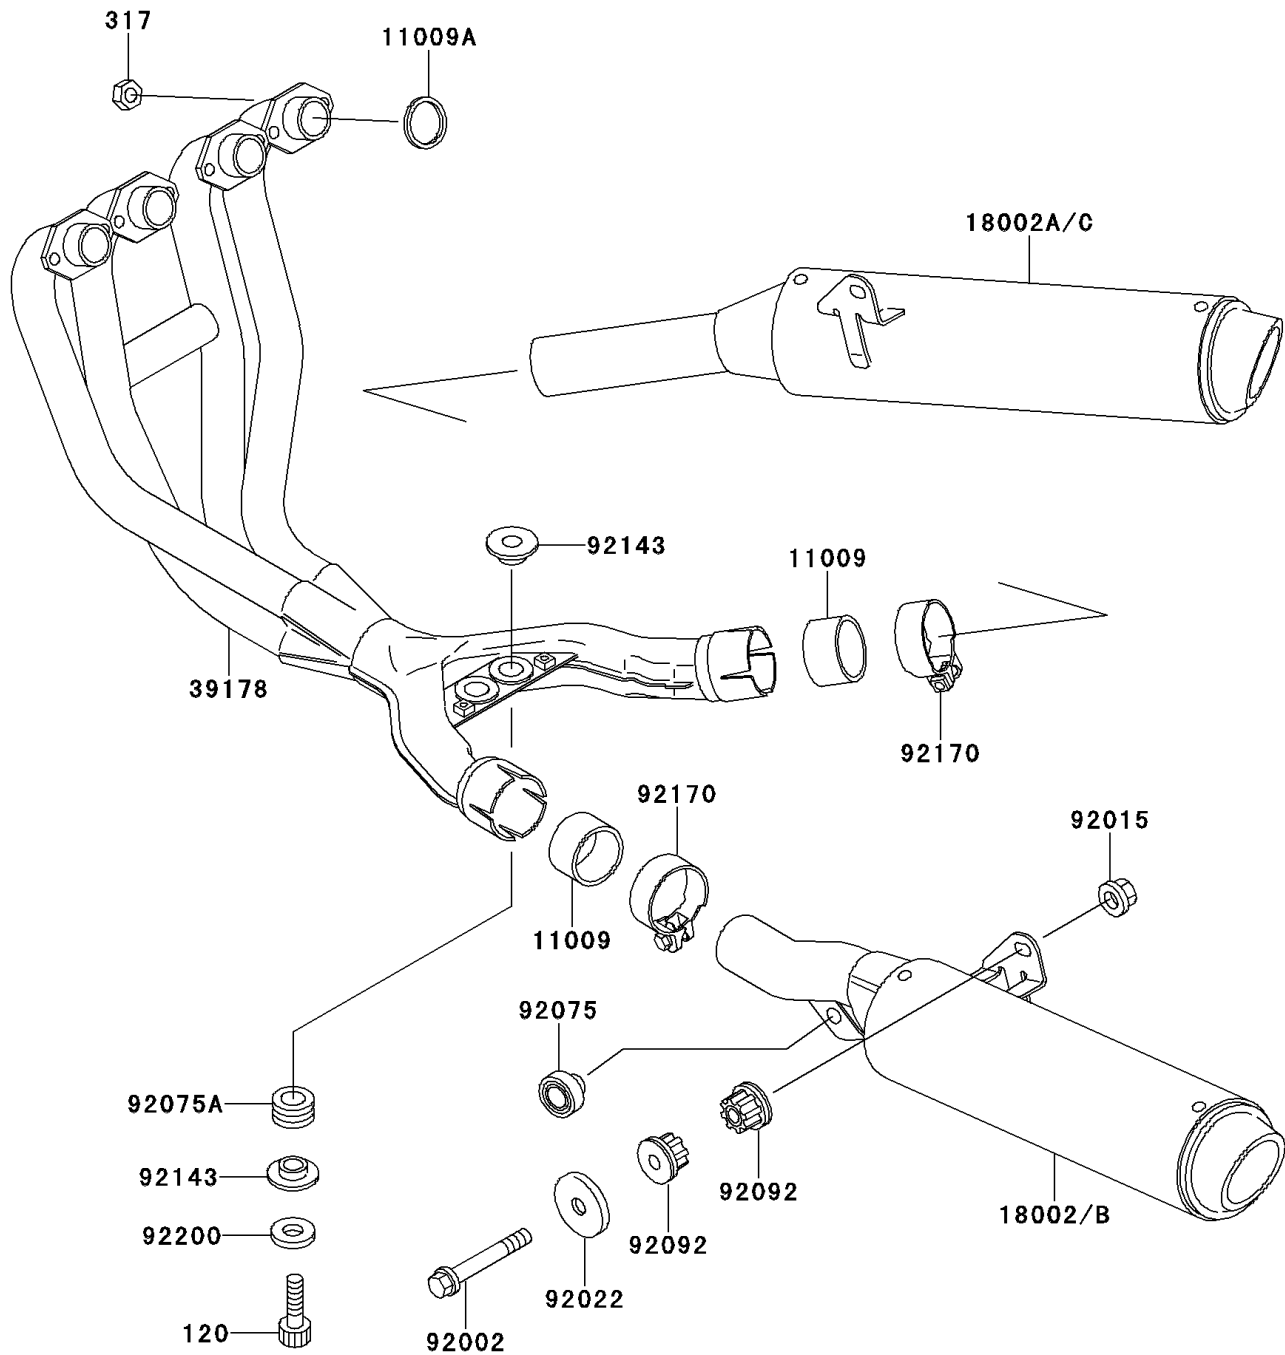

1990 Ninja® ZX™-6 PARTS DIAGRAM

Muffler

E1140

1990 Ninja® ZX™-6 PARTS LIST

Muffler

ITEM NAME	PART NUMBER	QUANTITY
BOLT-SOCKET,10X35 (Ref # 120)	120P1035	2
NUT-HEX-SMALL,8MM,BLACK (Ref # 317)	317J0800	8
GASKET,EXHAUST PIPE (Ref # 11009)	11009-1680	2
GASKET,EXHAUST PIPE HOLDER (Ref # 11009A)	11009-1856	4
MANIFOLD-COMP-EXHAUST (Ref # 39178)	39178-1158	1
BOLT,10X55 (Ref # 92002)	92002-1127	2
NUT,FLANGED,10MM (Ref # 92015)	92015-1387	2
WASHER (Ref # 92022)	92022-289	2
DAMPER (Ref # 92075)	92075-015	1
DAMPER,MUFFLER (Ref # 92075A)	92075-1621	2
BUSHING-RUBBER,MUFFLER (Ref # 92092)	92092-1013	4
COLLAR (Ref # 92143)	92143-1395	4
CLAMP (Ref # 92170)	92170-1154	2
WASHER,10.5X19X2.3 (Ref # 92200)	92200-1042	2
BODY-COMP-MUFFLER,LH (Ref # 18002)	18002-1947	1
BODY-COMP-MUFFLER,RH (Ref # 18002A)	18002-1948	1
BODY-COMP-MUFFLER,LH (Ref # 18002B)	18002-1982	1
BODY-COMP-MUFFLER,RH (Ref # 18002C)	18002-1983	1