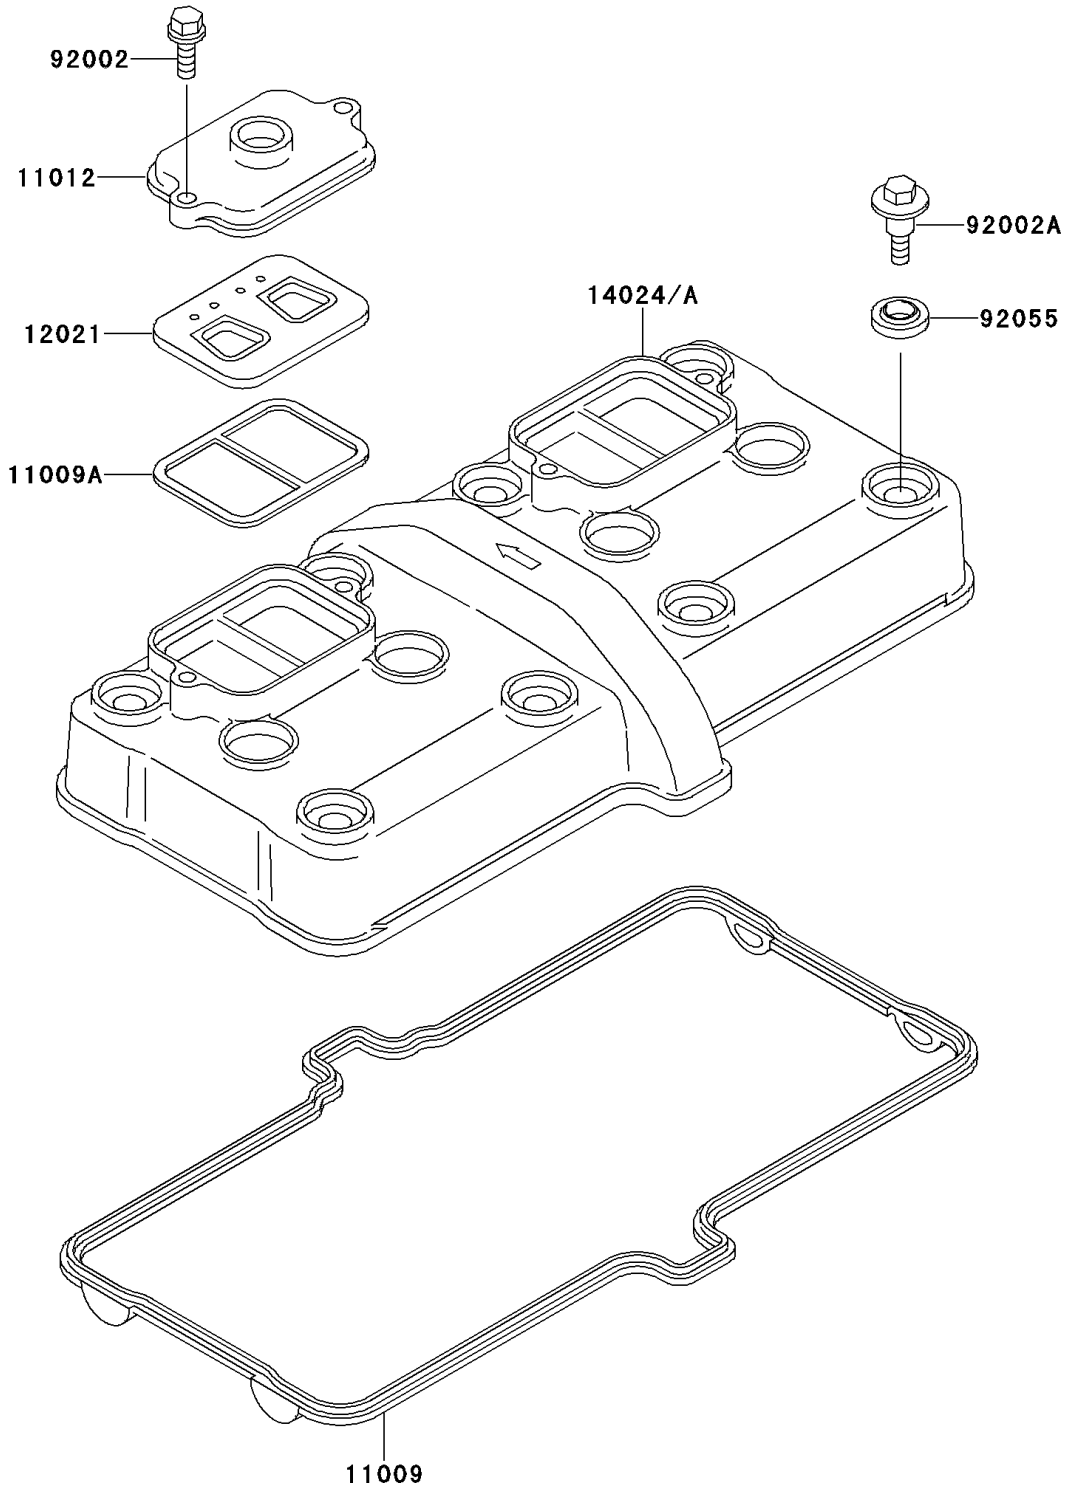

1990 Ninja® ZX™-6 PARTS DIAGRAM

Cylinder Head Cover

E1112

1990 Ninja® ZX™-6 PARTS LIST

Cylinder Head Cover

ITEM NAME	PART NUMBER	QUANTITY
GASKET,HEAD COVER (Ref # 11009)	11009-1853	1
BOLT,HEAD COVER (Ref # 92002A)	92002-1504	8
RING-O,HEAD COVER BOLT (Ref # 92055)	92055-1352	8
GASKET,REED VALVE (Ref # 11009A)	11009-1857	2
CAP,REED VALVE (Ref # 11012)	11012-1731	2
VALVE-ASSY-REED (Ref # 12021)	12021-1053	2
COVER,HEAD (Ref # 14024)	14024-1875	1
COVER,HEAD (Ref # 14024A)	14024-1876	1
BOLT,6X20 (Ref # 92002)	92001-1947	4