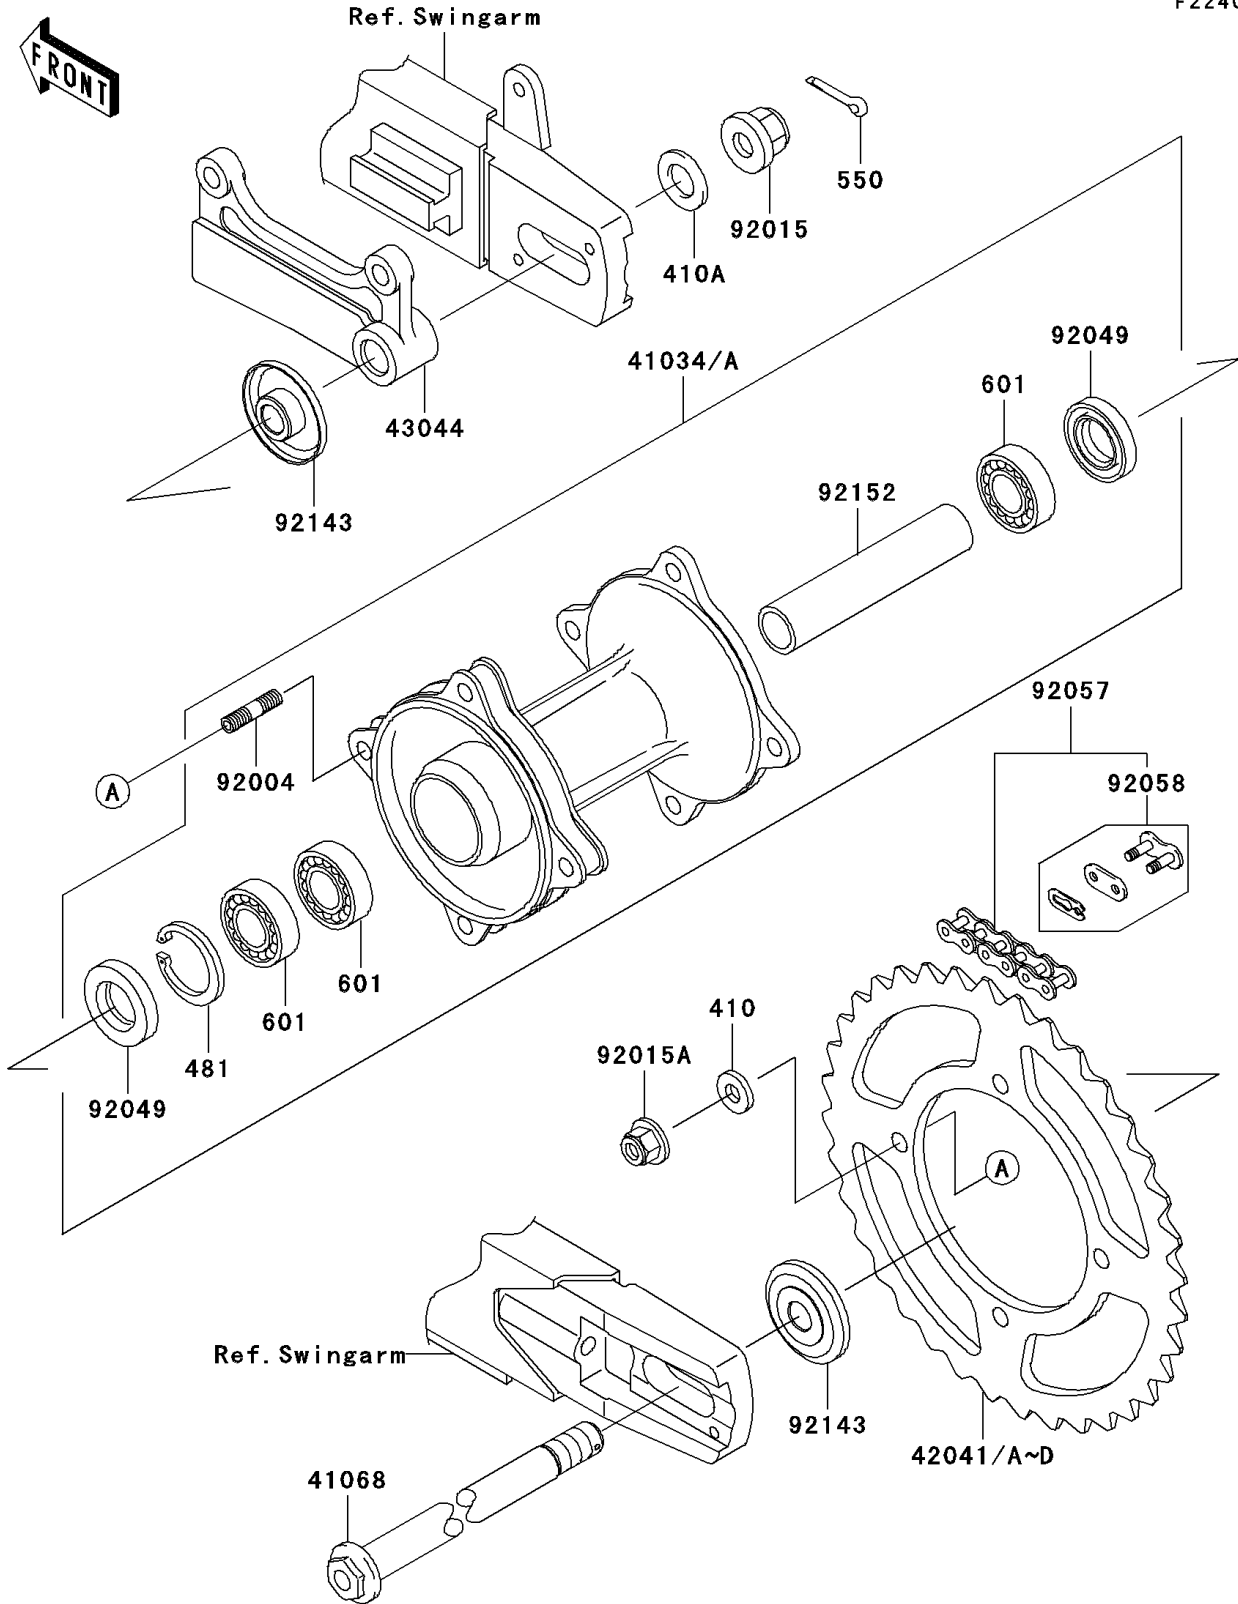

2006 KX85 PARTS DIAGRAM

Rear Hub

F2240

2006 KX85 PARTS LIST

Rear Hub

ITEM NAME	PART NUMBER	QUANTITY
WASHER-PLAIN-SMALL,8MM (Ref # 410)	410AA0800	4
WASHER-PLAIN-SMALL,14MM (Ref # 410A)	410AA1400	1
CIRCLIP-TYPE-C,35MM (Ref # 481)	481J3500	1
PIN-COTTER,2.5X20 (Ref # 550)	550AA2520	1
BEARING-BALL (Ref # 601)	601B6202UU	3
DRUM-ASSY,REAR BRAKE (Ref # 41034A)	41034-1323	1
AXLE,RR (Ref # 41068)	41068-1401	1
SPROCKET-HUB,49T (Ref # 42041)	42041-1207	1
SPROCKET-HUB,48T (Ref # 42041A)	42041-1227	1
SPROCKET-HUB,50T (Ref # 42041B)	42041-1228	1
SPROCKET-HUB,51T (Ref # 42041C)	42041-1229	1
SPROCKET-HUB,52T (Ref # 42041D)	42041-1245	1
HOLDER-COMP-CALIPER (Ref # 43044)	43044-1122	1
STUD,8X16 (Ref # 92004)	92004-1183	4
NUT,FLANGED,14MM (Ref # 92015)	92015-1401	1
NUT,8MM (Ref # 92015A)	92015-1432	4
SEAL-OIL (Ref # 92049)	92049-1469	2
CHAIN,DRIVE,DID420DS2X120L (Ref # 92057)	92057-1496	1
JOINT-CHAIN,DRIVE (Ref # 92058)	92058-1086	1
COLLAR,RR AXLE,L=12.5 (Ref # 92143)	92143-1938	2
COLLAR,RR BRAKE DRUM,L=95 (Ref # 92152)	92152-1090	1