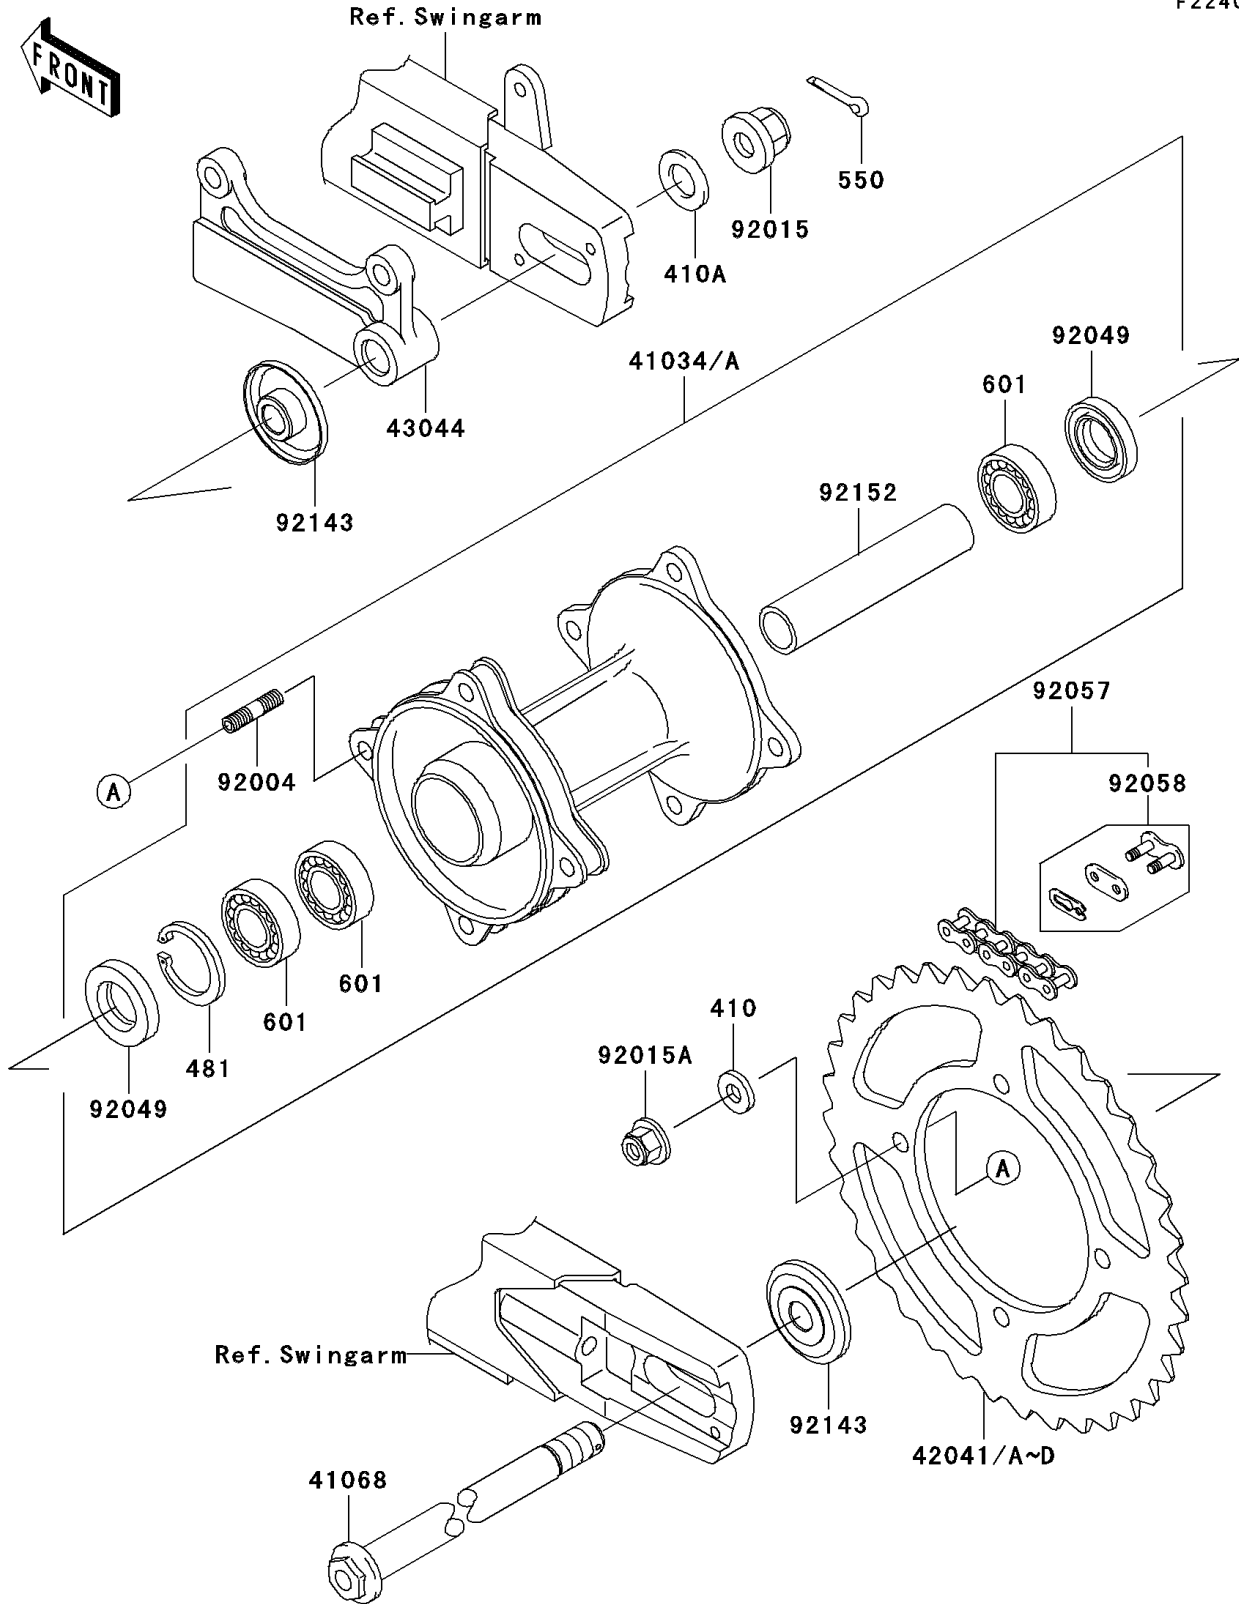

2006 KX85 PARTS DIAGRAM

Rear Hub

F2240

2006 KX85 PARTS LIST

Rear Hub

ITEM NAME	PART NUMBER	QUANTITY
WASHER-PLAIN-SMALL,8MM (Ref # 410)	410AA0800	4
WASHER-PLAIN-SMALL,14MM (Ref # 410A)	410AA1400	1
CIRCLIP-TYPE-C,35MM (Ref # 481)	481J3500	1
PIN-COTTER,2.5X20 (Ref # 550)	550AA2520	1
BEARING-BALL (Ref # 601)	601B6202UU	3
DRUM-ASSY,REAR BRAKE (Ref # 41034A)	41034-1323	1
AXLE,RR (Ref # 41068)	41068-1401	1
SPROCKET-HUB,49T (Ref # 42041)	42041-1207	1
SPROCKET-HUB,48T (Ref # 42041A)	42041-1227	1
SPROCKET-HUB,50T (Ref # 42041B)	42041-1228	1
SPROCKET-HUB,51T (Ref # 42041C)	42041-1229	1
SPROCKET-HUB,52T (Ref # 42041D)	42041-1245	1
HOLDER-COMP-CALIPER (Ref # 43044)	43044-1122	1
STUD,8X16 (Ref # 92004)	92004-1183	4
NUT,FLANGED,14MM (Ref # 92015)	92015-1401	1
NUT,8MM (Ref # 92015A)	92015-1432	4
SEAL-OIL (Ref # 92049)	92049-1469	2
CHAIN,DRIVE,DID420DS2X120L (Ref # 92057)	92057-1496	1
JOINT-CHAIN,DRIVE (Ref # 92058)	92058-1086	1
COLLAR,RR AXLE,L=12.5 (Ref # 92143)	92143-1938	2
COLLAR,RR BRAKE DRUM,L=95 (Ref # 92152)	92152-1090	1