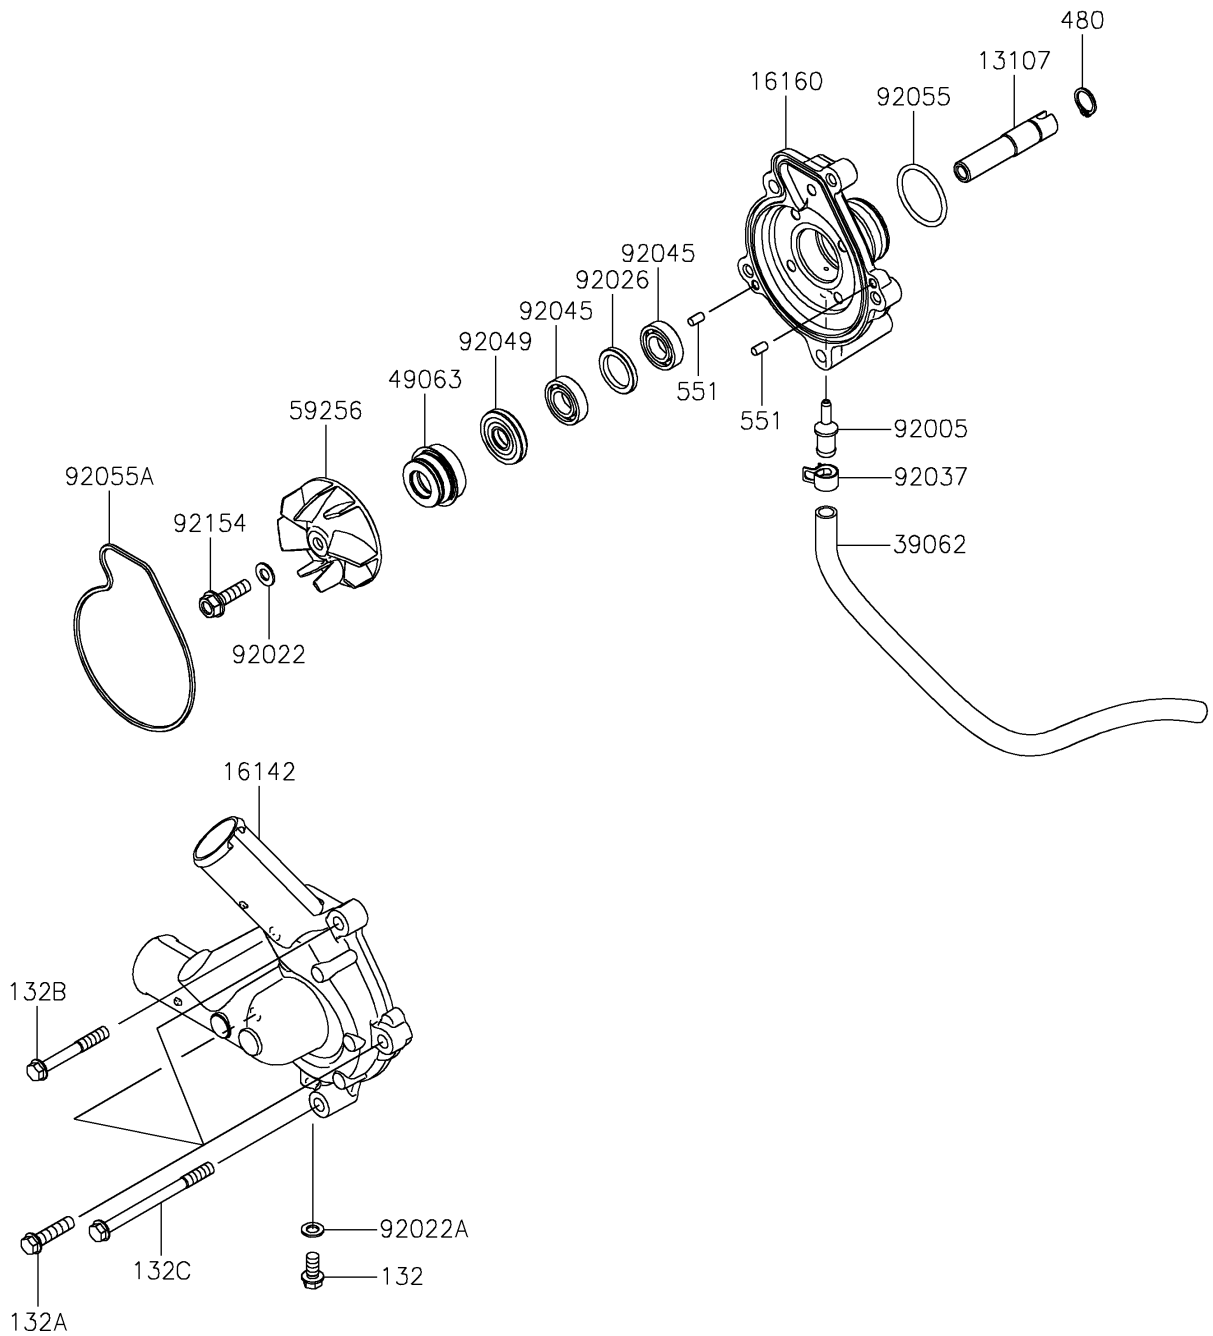

## PARTS DIAGRAM

### Water Pump

E3031

## PARTS LIST

### Water Pump

ITEM NAME	PART NUMBER	QUANTITY
SHAFT,WATER PUMP BODY (Ref # 13107)	13107-0894	1
COVER-PUMP (Ref # 16142)	16142-0772	1
BODY,WATER PUMP (Ref # 16160)	16160-0858	1
HOSE-COOLING,7.5X10.5X280 (Ref # 39062)	39062-1949	1
SEAL-MECHANICAL (Ref # 49063)	49063-1055	1
IMPELLER (Ref # 59256)	59256-0017	1
FITTING (Ref # 92005)	92005-1482	1
WASHER,6.1X12X1 (Ref # 92022)	92022-077	1
WASHER,6.2X11X1 (Ref # 92022A)	92022-304	1
SPACER (Ref # 92026)	92026-0952	1
CLAMP (Ref # 92037)	92037-2113	1
BEARING-BALL,6901 (Ref # 92045)	92045-1246	2
SEAL-OIL (Ref # 92049)	92049-0798	1
RING-O,28.7X2.4 (Ref # 92055)	92055-0922	1
RING-O,WATER PUMP COVER (Ref # 92055A)	92055-1736	1
BOLT,6X22 (Ref # 92154)	92154-2832	1
BOLT-FLANGED-SMALL,6X12 (Ref # 132)	132BA0612	1
BOLT-FLANGED-SMALL,6X25 (Ref # 132A)	132BA0625	3
BOLT-FLANGED-SMALL,6X45 (Ref # 132B)	132BA0645	1
BOLT-FLANGED-SMALL,6X75 (Ref # 132C)	132BB0675	1
CIRCLIP-TYPE-C,12MM (Ref # 480)	480J1200	1
PIN-DOWEL,4X8 (Ref # 551)	551A0408	2