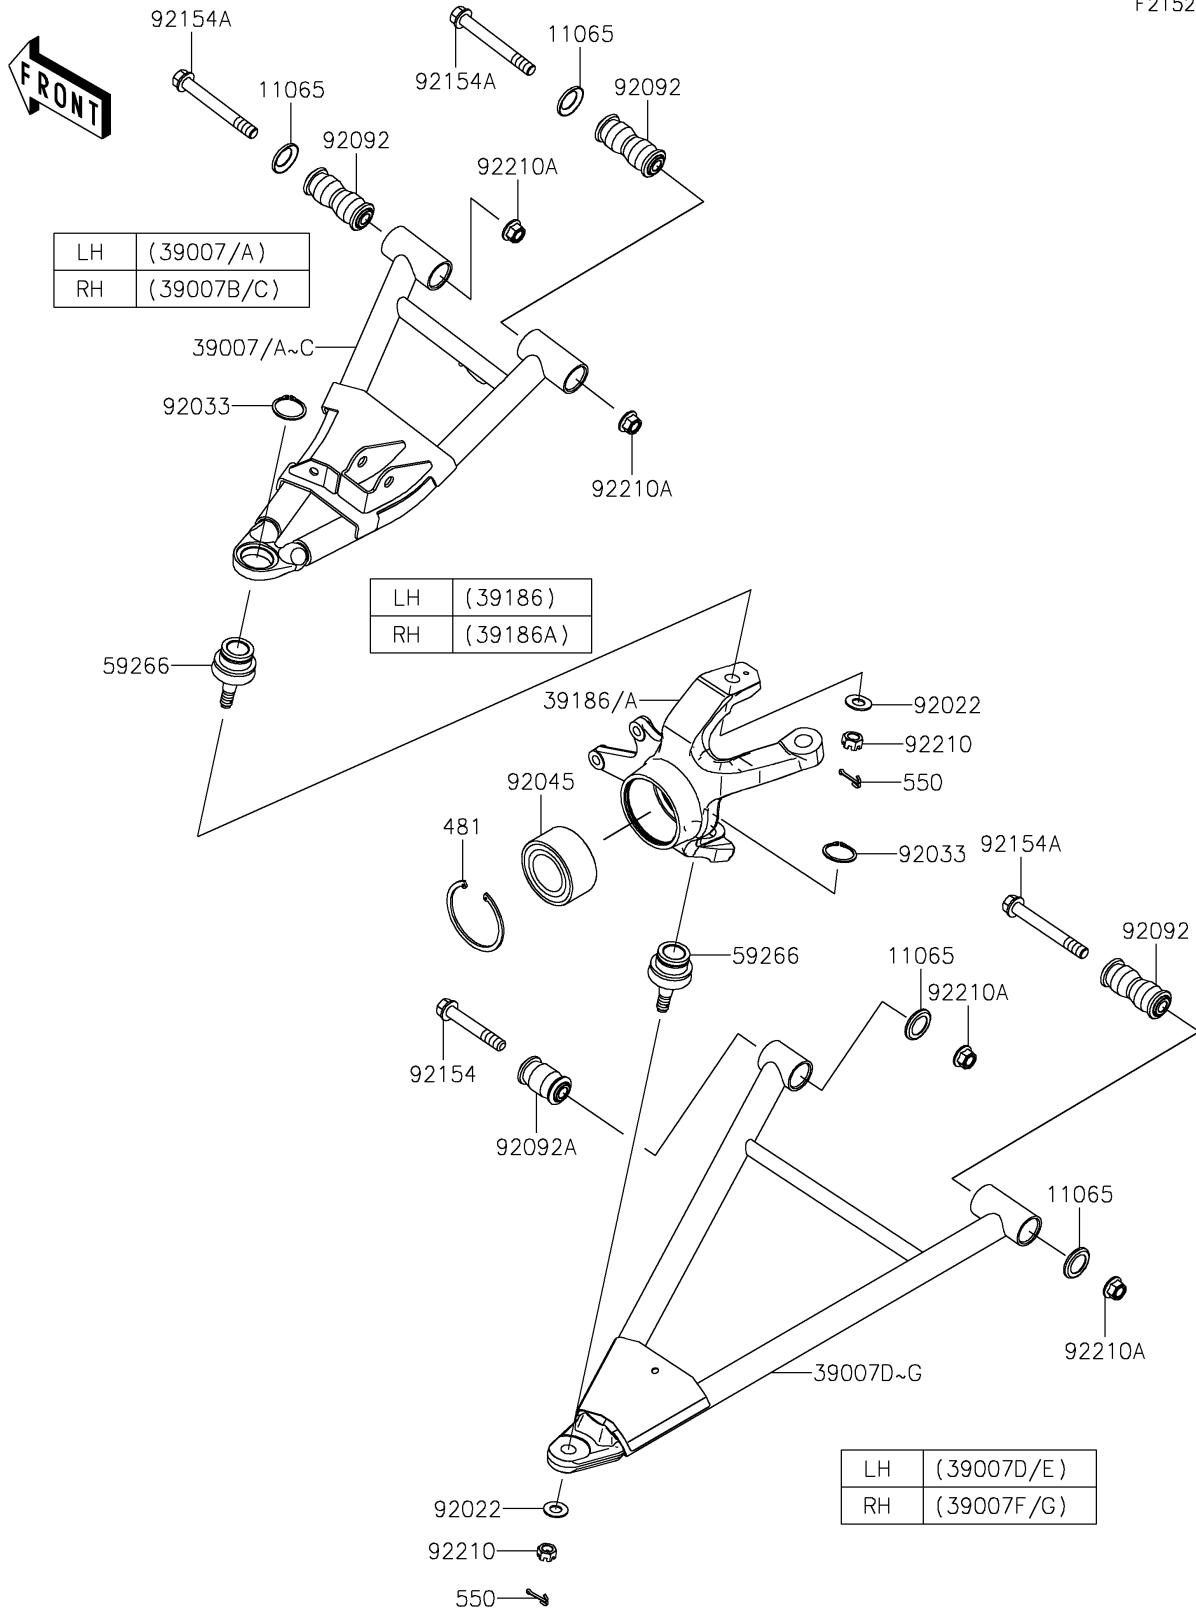

2025 RIDGE® XR DELUXE HVAC

PARTS DIAGRAM

Front Suspension

F2152

2025 RIDGE® XR DELUXE HVAC

PARTS LIST

Front Suspension

ITEM NAME	PART NUMBER	QUANTITY
CAP,ARM (Ref # 11065)	11065-0838	8
ARM-SUSP,FR,UPP,LH,P.C.P.RED (Ref # 39007)	39007-0487-57C	1
ARM-SUSP,FR,UPP,LH,P.L.GREEN (Ref # 39007A)	39007-0487-66C	1
ARM-SUSP,FR,UPP,RH,P.C.P.RED (Ref # 39007B)	39007-0488-57C	1
ARM-SUSP,FR,UPP,RH,P.L.GREEN (Ref # 39007C)	39007-0488-66C	1
ARM-SUSP,FR,LWR,LH,P.C.P.RED (Ref # 39007D)	39007-0489-57C	1
ARM-SUSP,FR,LWR,LH,P.L.GREEN (Ref # 39007E)	39007-0489-66C	1
ARM-SUSP,FR,LWR,RH,P.C.P.RED (Ref # 39007F)	39007-0490-57C	1
ARM-SUSP,FR,LWR,RH,P.L.GREEN (Ref # 39007G)	39007-0490-66C	1
KNUCKLE,FR,LH (Ref # 39186)	39186-0335	1
KNUCKLE,FR,RH (Ref # 39186A)	39186-0336	1
JOINT-BALL (Ref # 59266)	59266-0711	4
WASHER (Ref # 92022)	92022-1831	4
RING-SNAP,C-TYPE,32MM (Ref # 92033)	92033-1262	4
BEARING-BALL,40X74X36 (Ref # 92045)	92045-0919	2
BUSHING-RUBBER,12X20X78 (Ref # 92092)	92092-0028	6
BUSHING-RUBBER (Ref # 92092A)	92092-0555	2
BOLT,FLANGED,12X76.5 (Ref # 92154)	92154-7079	2
BOLT,FLANGED,12X100 (Ref # 92154A)	92154-7081	6
NUT,CASTLE,12MM (Ref # 92210)	92210-0395	4
NUT,LOCK,FLANGED,12MM (Ref # 92210A)	92210-1931	8
CIRCLIP-TYPE-C (Ref # 481)	481J7500	2
PIN-COTTER,3.0X25 (Ref # 550)	550AA3025	4