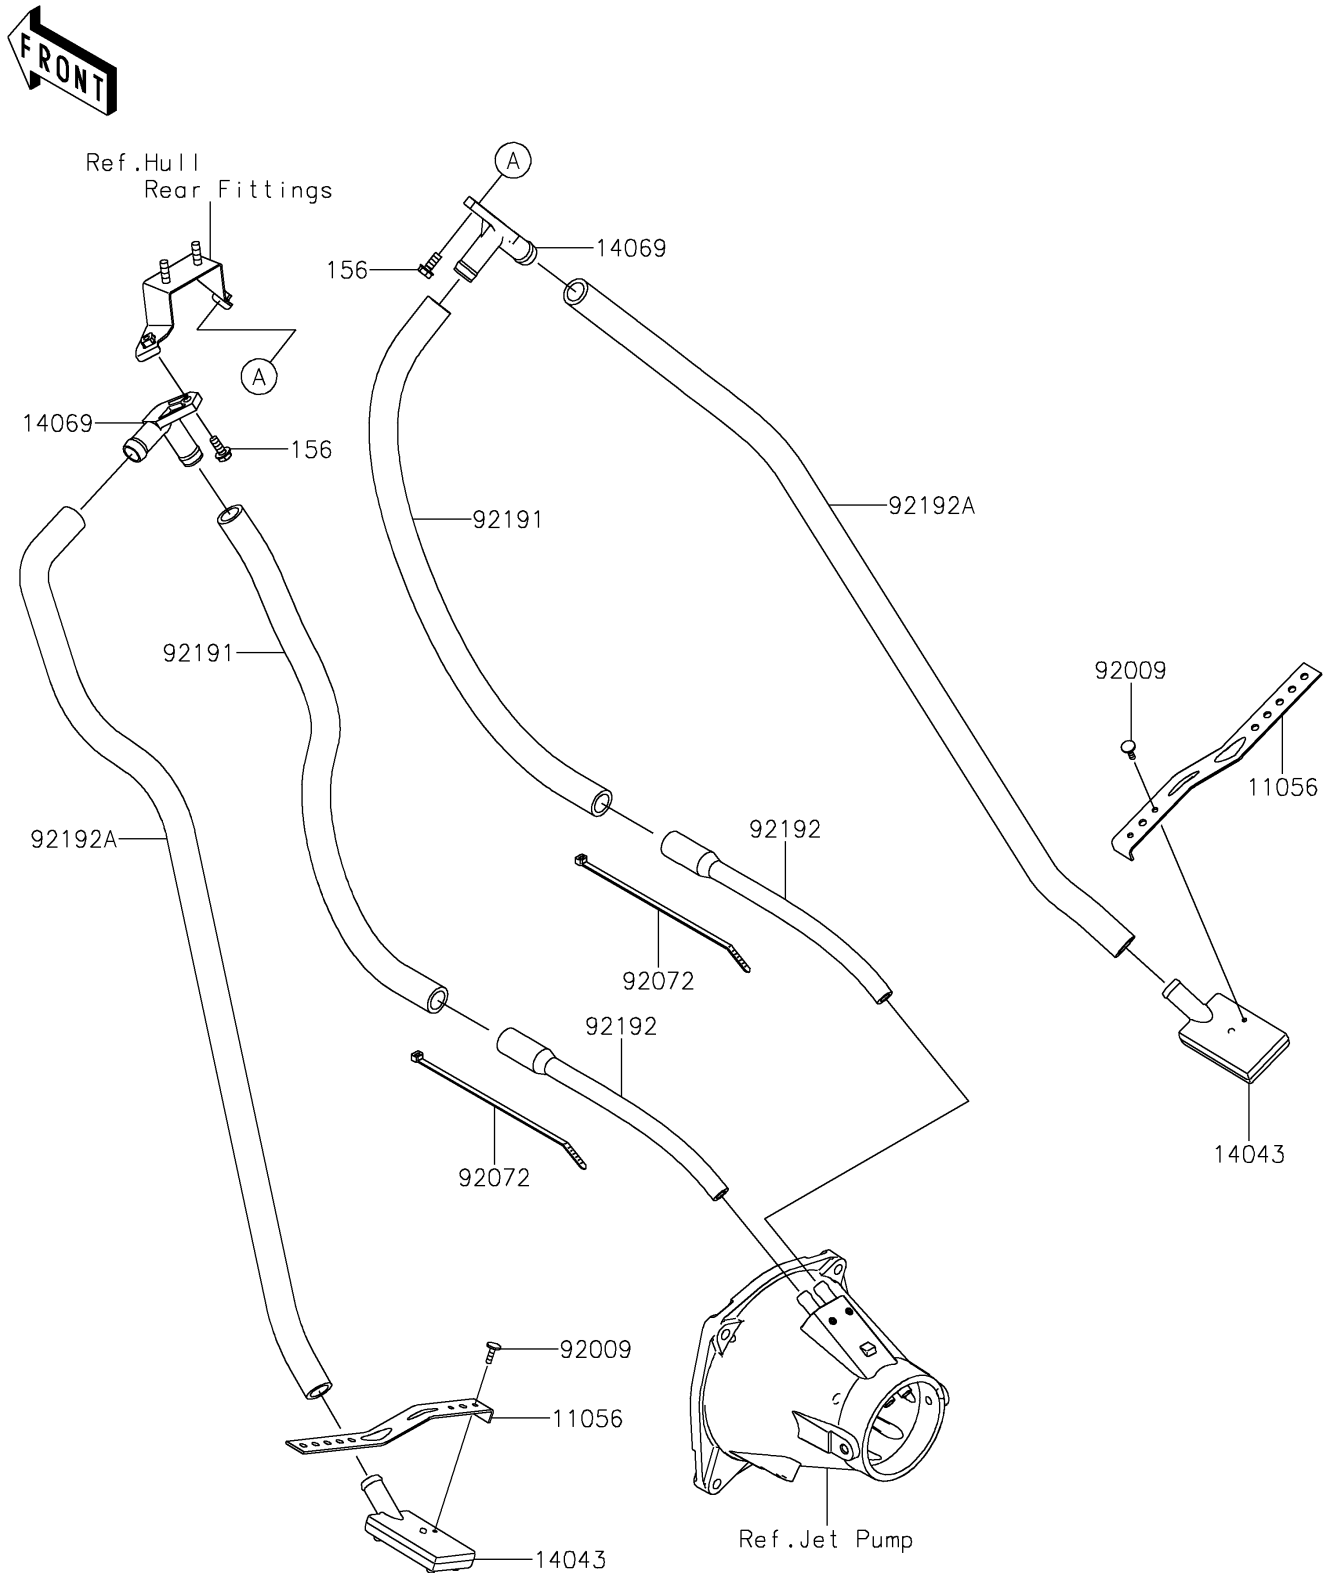

2025 Ultra 160LX-S

PARTS DIAGRAM

Bilge System

F3145

2025 Ultra 160LX-S

PARTS LIST

Bilge System

ITEM NAME	PART NUMBER	QUANTITY
BRACKET,LH&RH (Ref # 11056)	11056-3721	2
FILTER (Ref # 14043)	14043-3711	2
BREATHER (Ref # 14069)	14069-3708	2
SCREW,TAPPING,4X14 (Ref # 92009)	92009-3762	2
BAND,L=188.85 (Ref # 92072)	92072-0105	2
TUBE,FILTER-BREATHER (Ref # 92191)	92191-3989	2
TUBE,HULL-NOZZLE (Ref # 92192)	92192-3753	2
TUBE,FILTER-BREATHER (Ref # 92192A)	92192-3755	2
BOLT-WP,6X16 (Ref # 156)	156R0616	2