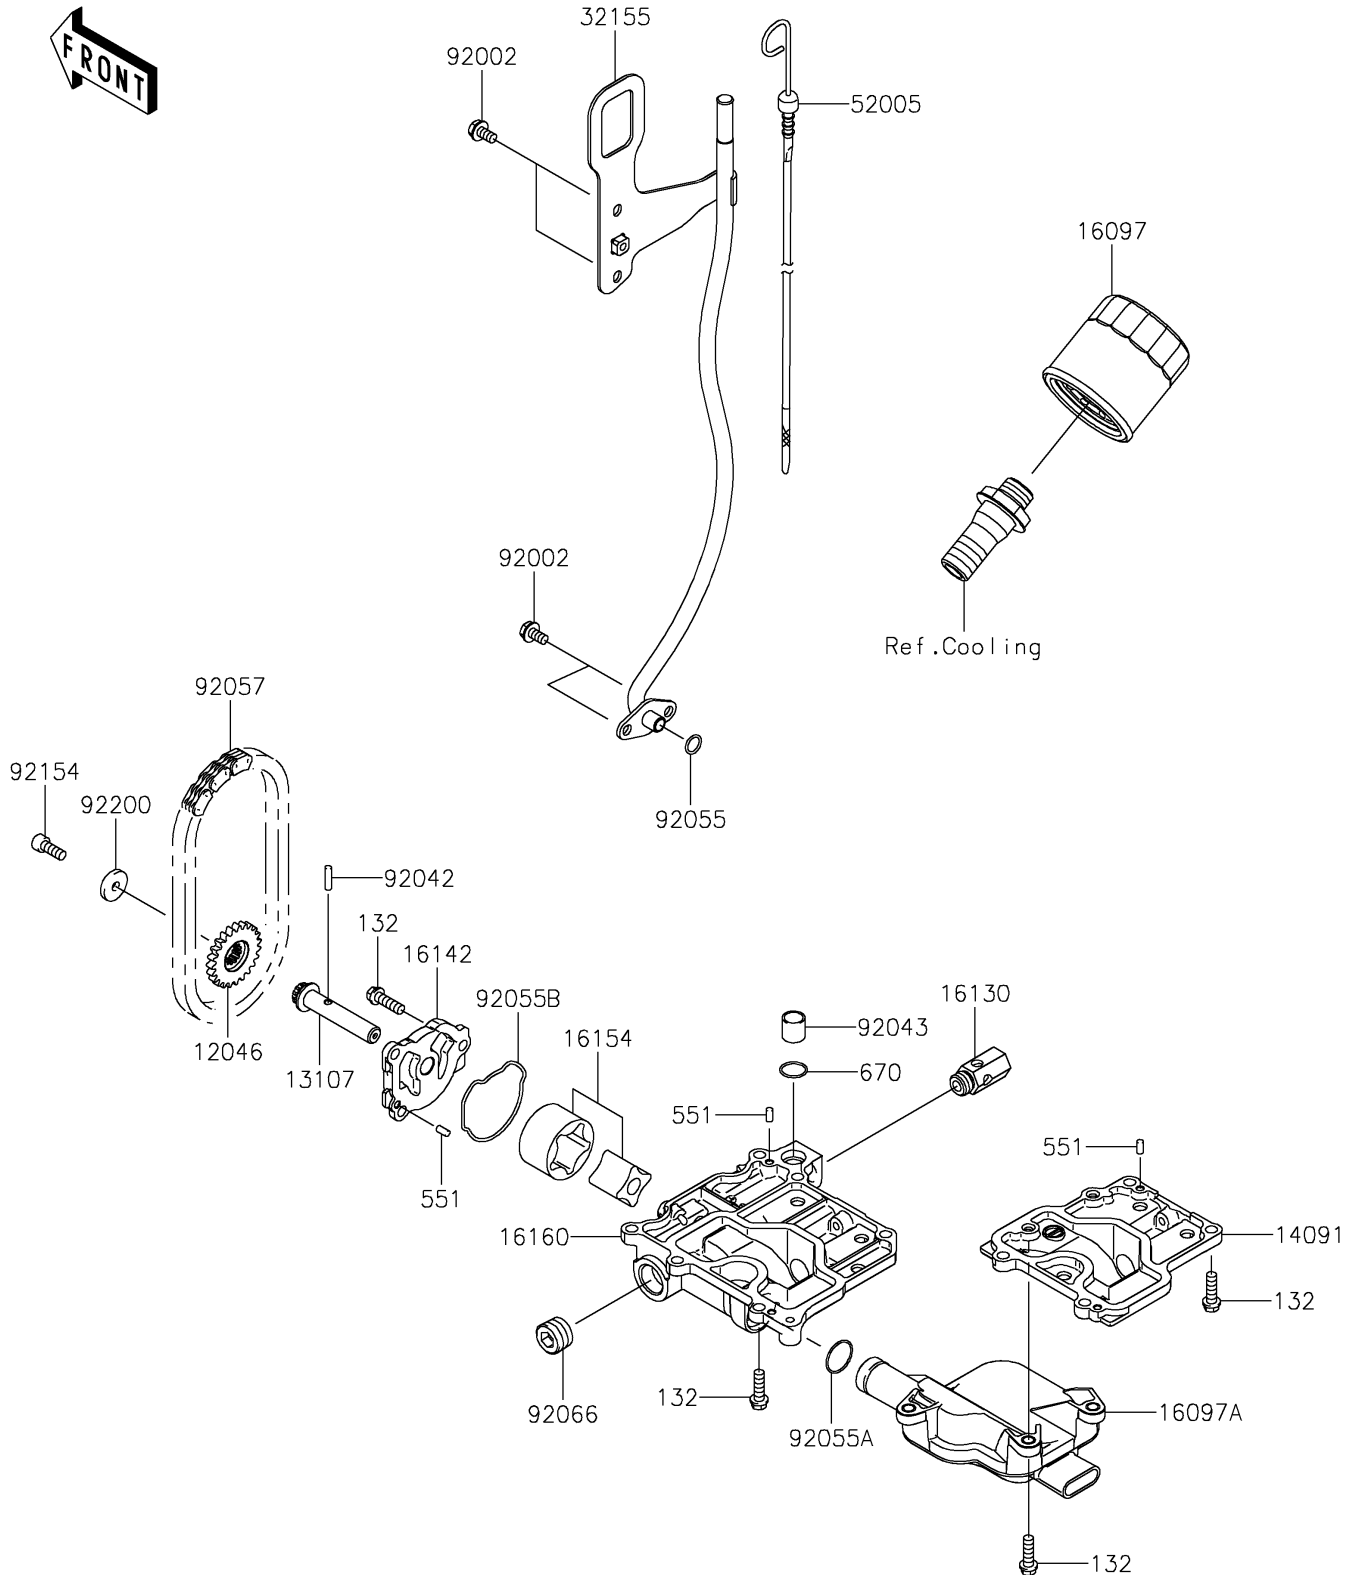

2025 Ultra 160LX-S

PARTS DIAGRAM

Oil Pump

E1710

2025 Ultra 160LX-S

PARTS LIST

Oil Pump

ITEM NAME	PART NUMBER	QUANTITY
SPROCKET,23T (Ref # 12046)	12046-3708	1
SHAFT (Ref # 13107)	13107-0730	1
COVER (Ref # 14091)	14091-3767	1
FILTER-ASSY-OIL (Ref # 16097)	16097-0007	1
FILTER-ASSY-OIL (Ref # 16097A)	16097-3702	1
VALVE-ASSY-RELIEF (Ref # 16130)	16130-3701	1
COVER-PUMP (Ref # 16142)	16142-3703	1
ROTOR-PUMP (Ref # 16154)	16154-1124	1
BODY,OIL PUMP (Ref # 16160)	16160-0705	1
PIPE,OIL LEVEL (Ref # 32155)	32155-2149	1
GAUGE,OIL LEVEL (Ref # 52005)	52005-3710	1
BOLT,6X12 (Ref # 92002)	92002-3763	4
PIN,DOWEL,4X15.8 (Ref # 92042)	92042-014	1
PIN,11.5X14X14 (Ref # 92043)	92043-1279	1
RING-O,9.8X2.4 (Ref # 92055)	92055-1150	1
RING-O,19.8X1.9 (Ref # 92055A)	92055-1332	1
RING-O (Ref # 92055B)	92055-3764	1
CHAIN,OIL PUMP,98XRH2010-52L (Ref # 92057)	92057-3713	1
PLUG,PT1/2X12.5 (Ref # 92066)	92066-0002	1
BOLT,SOCKET,6X16 (Ref # 92154)	92154-3709	1
WASHER,6X20X3.2 (Ref # 92200)	92200-0120	1
BOLT-FLANGED-SMALL,6X20 (Ref # 132)	132BD0620	16
PIN-DOWEL (Ref # 551)	551R0408	5
O RING,14MM (Ref # 670)	670D2014	1